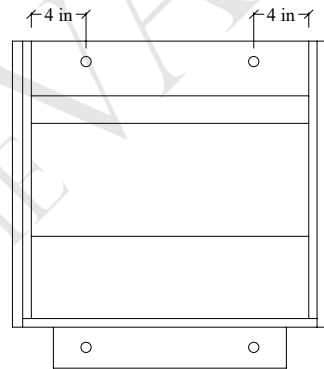

# 24" Austin Wall Mount Vanity

TOP VIEW

FRONT VIEW

SIDE VIEW

Secure vanity to studs within 4" from side gables. →

INSIDE BACK VIEW

← Secure Support Strip to Studs