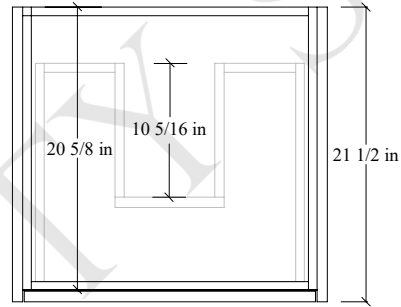

# 24" Austin Wall Mount Vanity

TOP VIEW

FRONT VIEW

SIDE VIEW

Secure vanity to studs within 4" from side gables. →

INSIDE BACK VIEW

← Secure Support Strip to Studs