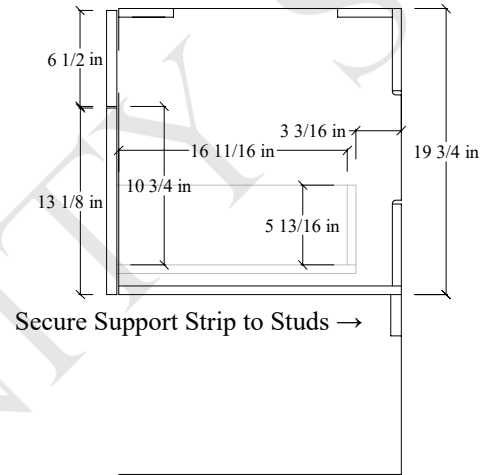

# 24" Austin Wall Mount Vanity

TOP VIEW

FRONT VIEW

SIDE VIEW

Secure vanity to studs within 4" from side gables. →

INSIDE BACK VIEW

← Secure Support Strip to Studs