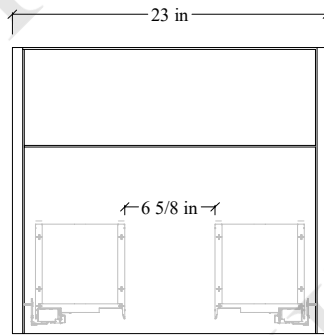

# 24" Austin Wall Mount Vanity

TOP VIEW

FRONT VIEW

SIDE VIEW

Secure vanity to studs within 4" from side gables. →

INSIDE BACK VIEW

← Secure Support Strip to Studs