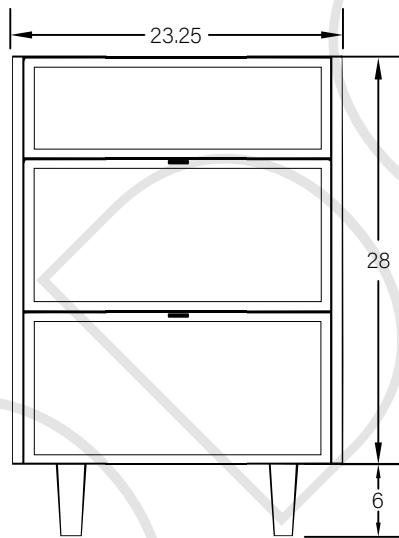

24" CAPE BRETON FREE STANDING VANITY

TOP VIEW

FRONT VIEW

SIDE VIEW

TEODOR

1-888-807-2323 | info@teodorvanities.com

24" TOE KICK

- Finish piece (1/4" thick)
- Plywood base (3/4" thick)

TOP VIEW

FRONT VIEW

SIDE VIEW

Leg levelers add 1/4" - 7/8" to plywood base height

TEODOR

1-888-807-2323 | info@teodorvanities.com