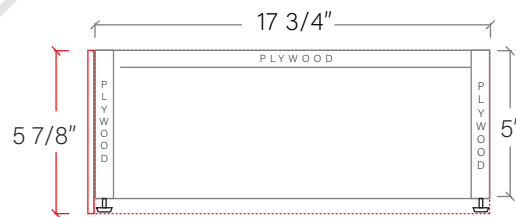

24" CAPE BRETON FREE STANDING VANITY

TOP VIEW

FRONT VIEW

SIDE VIEW

TEODOR

1-888-807-2323 | info@teodorvanities.com

24" TOE KICK

- Finish piece (1/4" thick)
- Plywood base (3/4" thick)

TOP VIEW

FRONT VIEW

SIDE VIEW

Leg levelers add 1/4" - 7/8" to plywood base height

TEODOR

1-888-807-2323 | info@teodorvanities.com