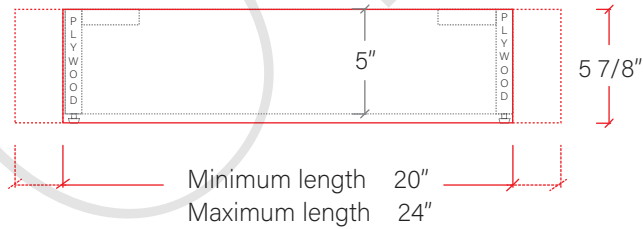

24" CAPE BRETON FREE STANDING VANITY

TOP VIEW

FRONT VIEW

SIDE VIEW

TEODOR

1-888-807-2323 | info@teodorvanities.com

24" TOE KICK

- Finish piece (1/4" thick)
- Plywood base (3/4" thick)

TOP VIEW

FRONT VIEW

SIDE VIEW

Leg levelers add 1/4" - 7/8" to plywood base height

TEODOR

1-888-807-2323 | info@teodorvanities.com