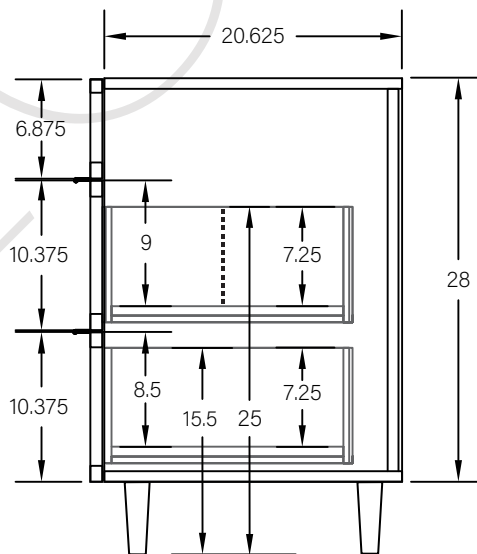

24" CAPE BRETON FREE STANDING VANITY

TOP VIEW

FRONT VIEW

SIDE VIEW

TEODOR

1-888-807-2323 | info@teodorvanities.com

24" TOE KICK

- Finish piece (1/4" thick)
- Plywood base (3/4" thick)

TOP VIEW

FRONT VIEW

SIDE VIEW

Leg levelers add 1/4" - 7/8" to plywood base height

TEODOR

1-888-807-2323 | info@teodorvanities.com