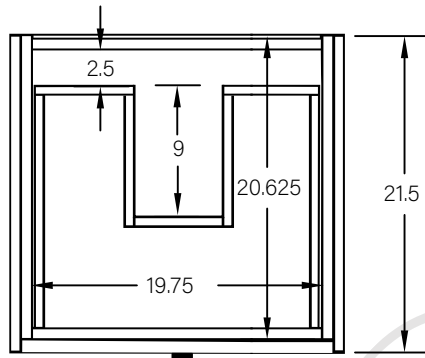

24" CAPE BRETON FREE STANDING VANITY

TOP VIEW

FRONT VIEW

SIDE VIEW

TEODOR

1-888-807-2323 | info@teodorvanities.com

24" TOE KICK

- Finish piece (1/4" thick)
- Plywood base (3/4" thick)

TOP VIEW

FRONT VIEW

SIDE VIEW

Leg levelers add 1/4" - 7/8" to plywood base height

TEODOR

1-888-807-2323 | info@teodorvanities.com