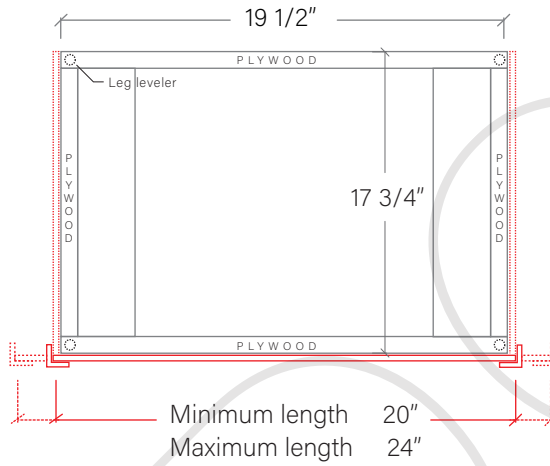

24" CAPE BRETON FREE STANDING VANITY

TOP VIEW

FRONT VIEW

SIDE VIEW

TEODOR

1-888-807-2323 | info@teodorvanities.com

24" TOE KICK

- Finish piece (1/4" thick)
- Plywood base (3/4" thick)

TOP VIEW

FRONT VIEW

SIDE VIEW

Leg levelers add 1/4" - 7/8" to plywood base height

TEODOR

1-888-807-2323 | info@teodorvanities.com