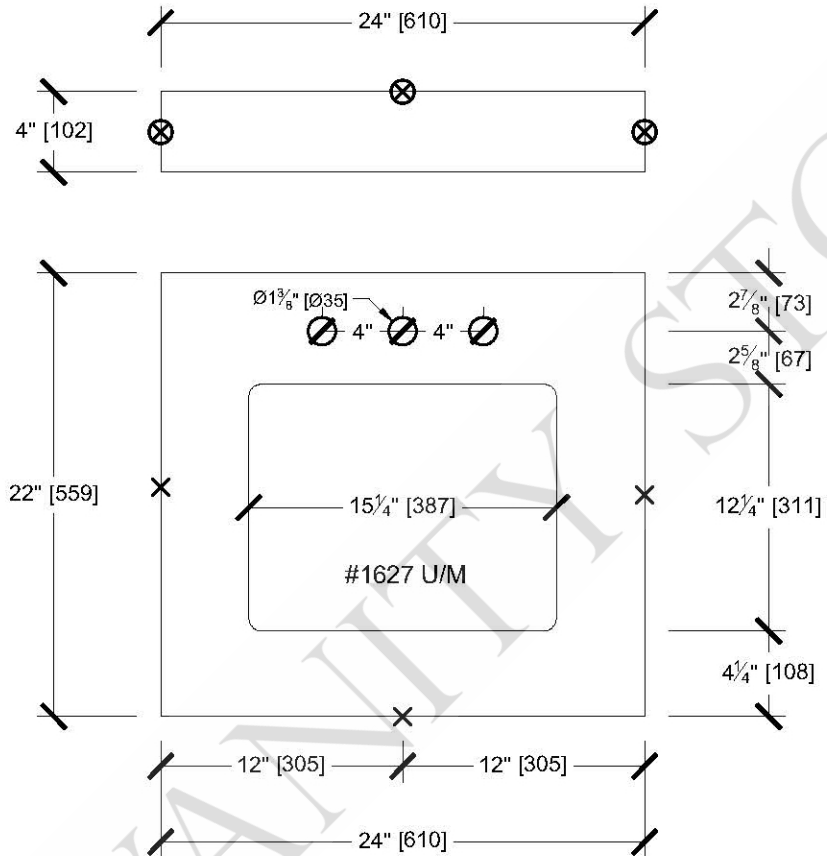

24" COUNTERTOP SPECS

EDGE PROFILE: