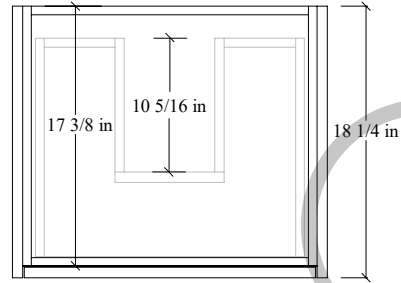

24" Sidney SLIM Free Standing Vanity

TOP VIEW

FRONT VIEW

SIDE VIEW

Secure vanity to studs within 4" from side gables. →

INSIDE BACK VIEW