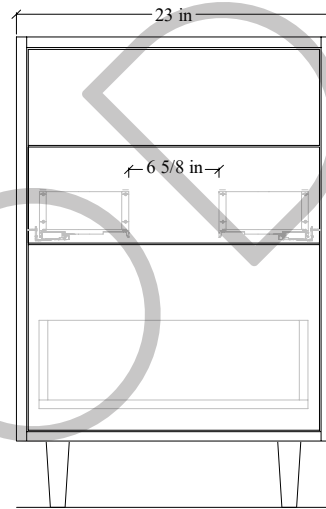

24" Sidney SLIM Free Standing Vanity

TOP VIEW

FRONT VIEW

SIDE VIEW

Secure vanity to studs within 4" from side gables. →

INSIDE BACK VIEW