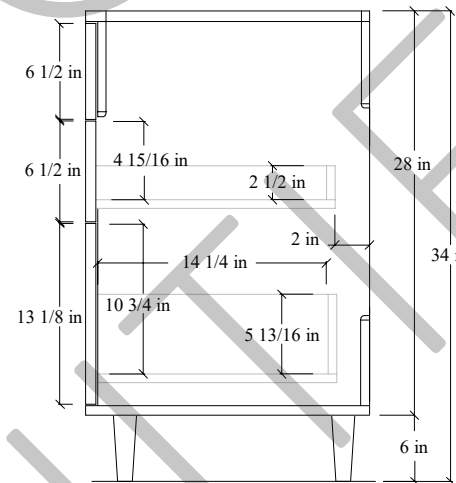

24" Sidney SLIM Free Standing Vanity

TOP VIEW

FRONT VIEW

SIDE VIEW

Secure vanity to studs within 4" from side gables. →

INSIDE BACK VIEW