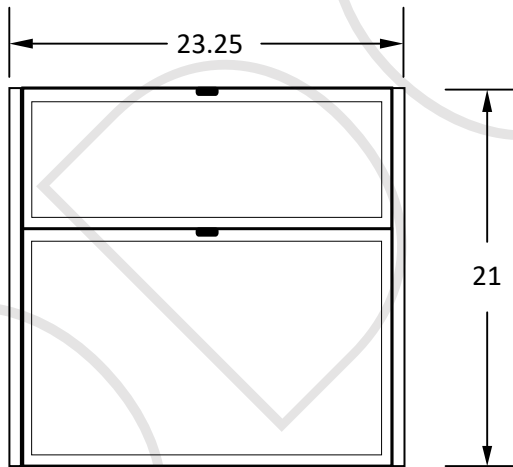

24" CAPE BRETON WALL MOUNTED VANITY

TOP VIEW

FRONT VIEW

SIDE VIEW

TEODOR VANITIES®

1-888-807-2323 | info@teodorvanities.com