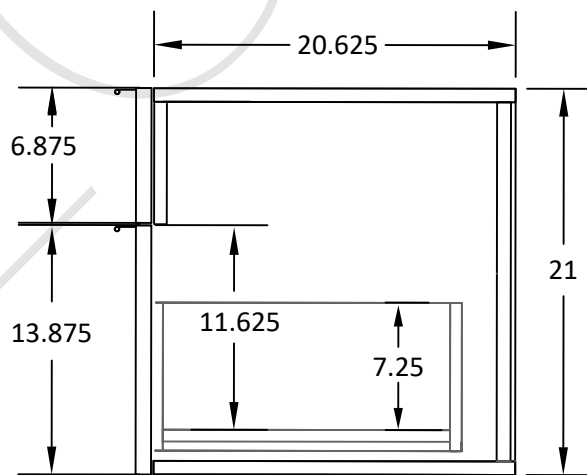

24" CAPE BRETON WALL MOUNTED VANITY

TOP VIEW

FRONT VIEW

SIDE VIEW

TEODOR VANITIES®

1-888-807-2323 | info@teodorvanities.com