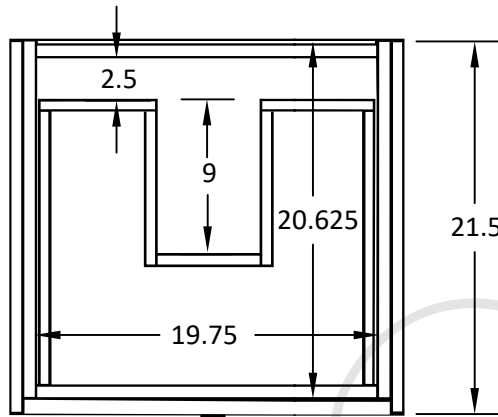

24" CAPE BRETON WALL MOUNTED VANITY

TOP VIEW

FRONT VIEW

SIDE VIEW

TEODOR VANITIES®

1-888-807-2323 | info@teodorvanities.com