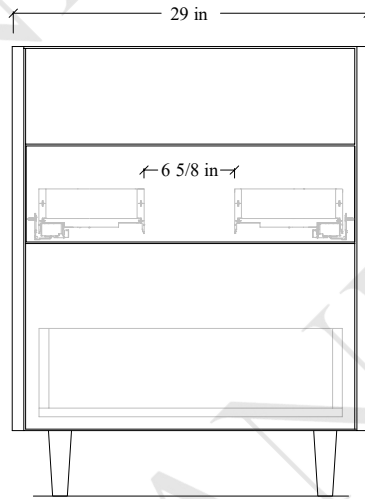

30" Austin Free Standing Vanity

TOP VIEW

FRONT VIEW

SIDE VIEW

Secure vanity to studs within 4" from side gables. →

INSIDE BACK VIEW