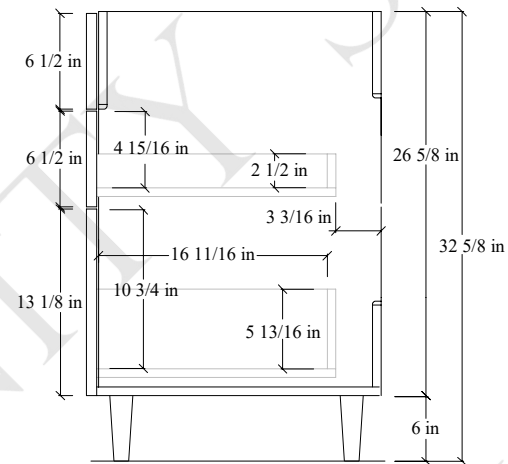

30" Austin Free Standing Vanity

TOP VIEW

FRONT VIEW

SIDE VIEW

Secure vanity to studs within 4" from side gables. →

INSIDE BACK VIEW