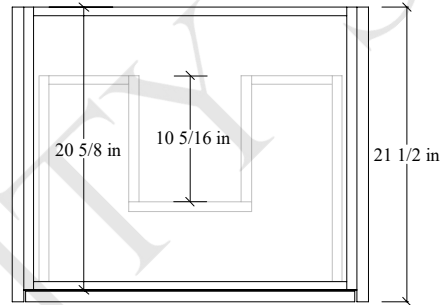

30" Austin Free Standing Vanity

TOP VIEW

FRONT VIEW

SIDE VIEW

Secure vanity to studs within 4" from side gables. →

INSIDE BACK VIEW