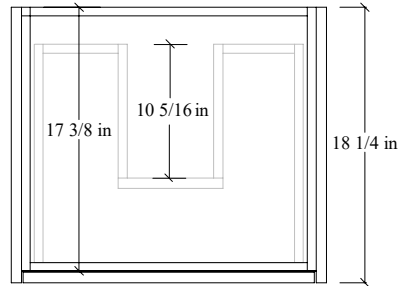

30" Austin SLIM Wall Mount Vanity

TOP VIEW

FRONT VIEW

SIDE VIEW

Secure vanity to studs within 4" from side gables. →

INSIDE BACK VIEW

← Secure Support Strip to Studs