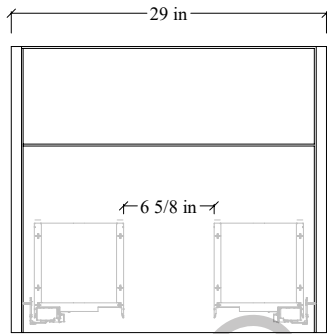

30" Austin SLIM Wall Mount Vanity

TOP VIEW

FRONT VIEW

SIDE VIEW

Secure vanity to studs within 4" from side gables. →

INSIDE BACK VIEW

← Secure Support Strip to Studs