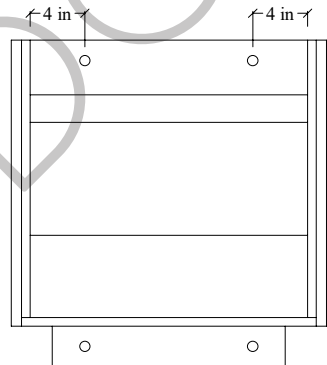

30" Austin SLIM Wall Mount Vanity

TOP VIEW

FRONT VIEW

SIDE VIEW

Secure vanity to studs within 4" from side gables. →

INSIDE BACK VIEW

← Secure Support Strip to Studs