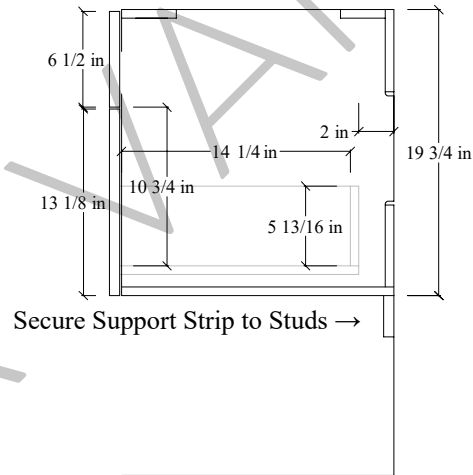

30" Austin SLIM Wall Mount Vanity

TOP VIEW

FRONT VIEW

SIDE VIEW

Secure vanity to studs within 4" from side gables. →

INSIDE BACK VIEW

← Secure Support Strip to Studs