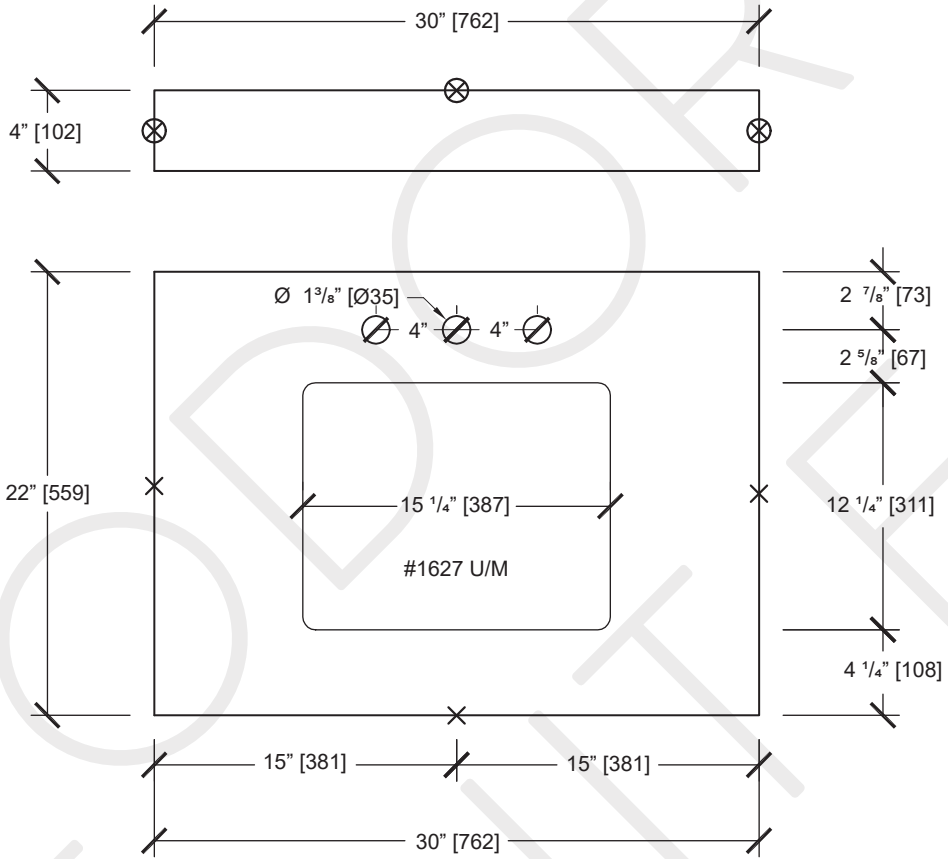

30" QUARTZ COUNTERTOP SPECS

EDGE PROFILE: