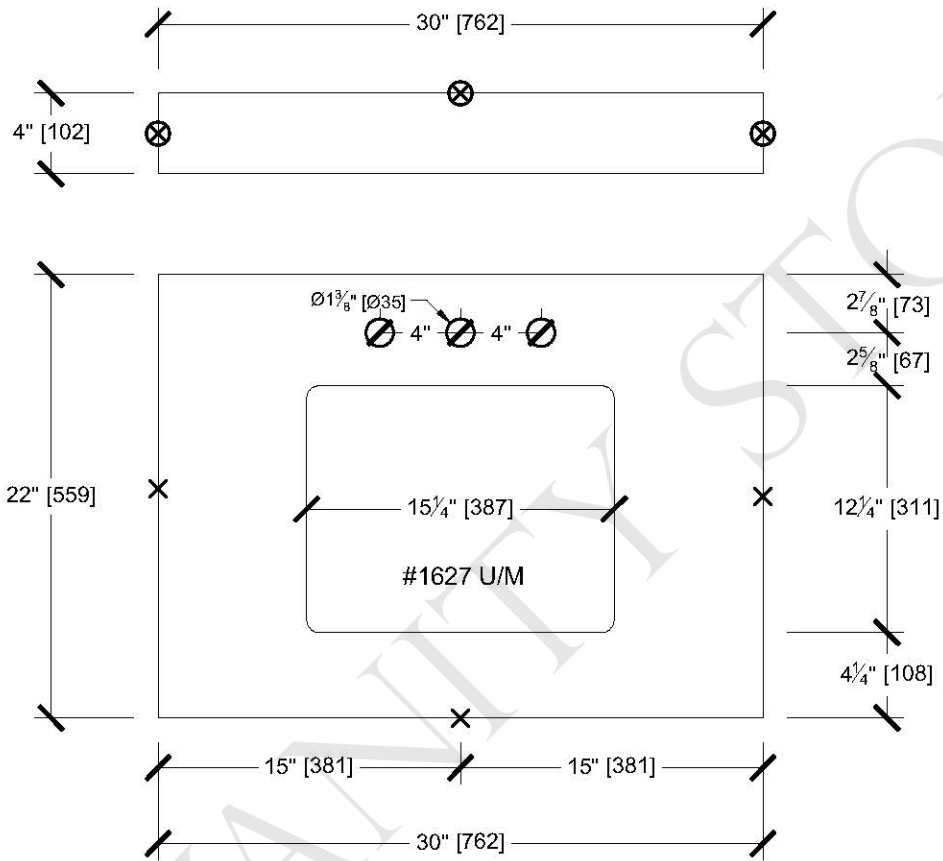

30" COUNTERTOP SPECS

EDGE PROFILE: