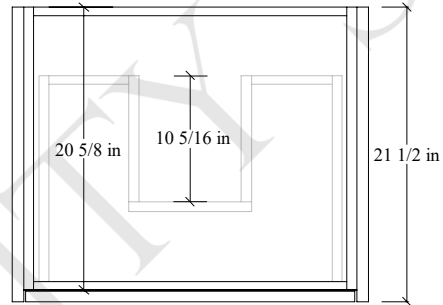

30" Sidney Free Standing Vanity

TOP VIEW

FRONT VIEW

SIDE VIEW

Secure vanity to studs within 4" from side gables. →

INSIDE BACK VIEW