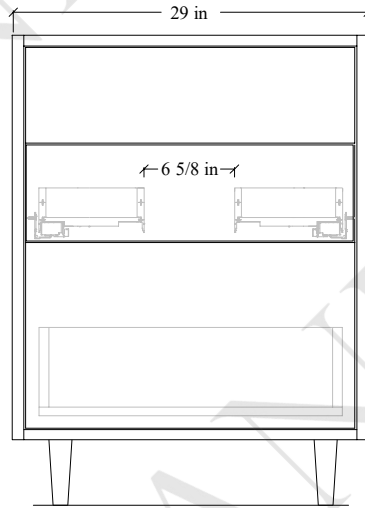

30" Sidney Free Standing Vanity

TOP VIEW

FRONT VIEW

SIDE VIEW

Secure vanity to studs within 4" from side gables. →

INSIDE BACK VIEW