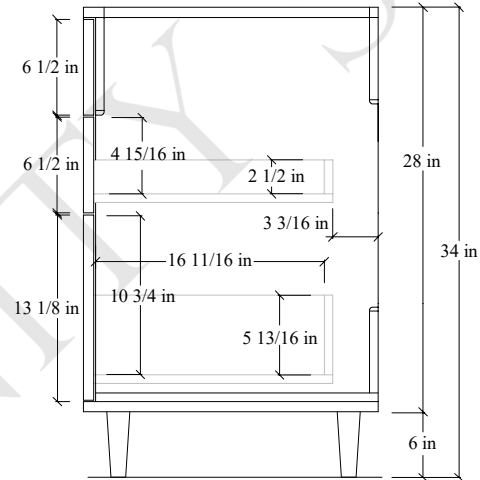

30" Sidney Free Standing Vanity

TOP VIEW

FRONT VIEW

SIDE VIEW

Secure vanity to studs within 4" from side gables. →

INSIDE BACK VIEW