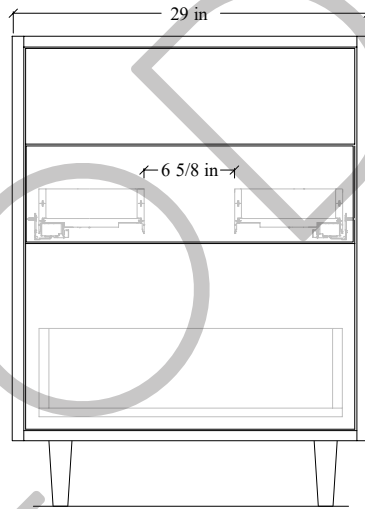

# 30" Sidney SLIM Free Standing Vanity

TOP VIEW

FRONT VIEW

SIDE VIEW

Secure vanity to studs within 4" from side gables. →

INSIDE BACK VIEW