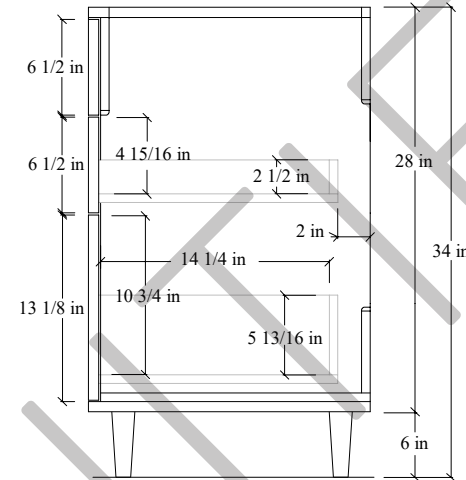

# 30" Sidney SLIM Free Standing Vanity

TOP VIEW

FRONT VIEW

SIDE VIEW

Secure vanity to studs within 4" from side gables. →

INSIDE BACK VIEW