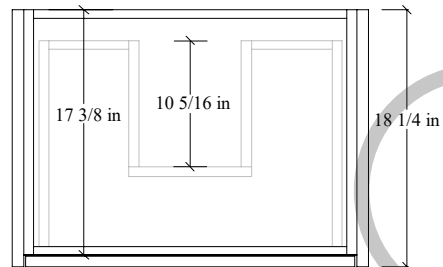

# 30" Sidney SLIM Free Standing Vanity

TOP VIEW

FRONT VIEW

SIDE VIEW

Secure vanity to studs within 4" from side gables. →

INSIDE BACK VIEW