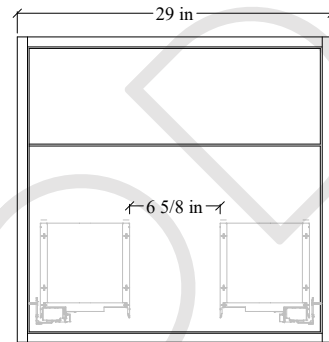

30" Sidney SLIM Wall Mount Vanity

TOP VIEW

FRONT VIEW

SIDE VIEW

Secure vanity to studs within 4" from side gables. →

INSIDE BACK VIEW

← Secure Support Strip to Studs