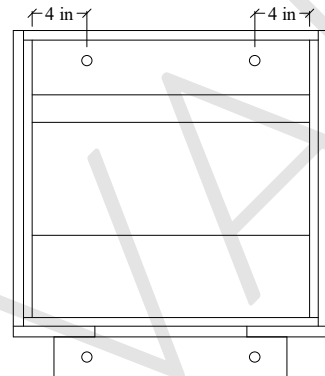

30" Sidney SLIM Wall Mount Vanity

TOP VIEW

FRONT VIEW

SIDE VIEW

Secure vanity to studs within 4" from side gables. →

INSIDE BACK VIEW

← Secure Support Strip to Studs