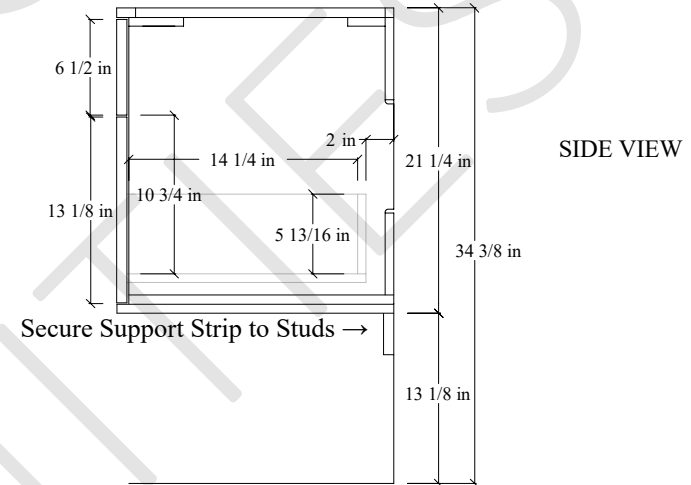

30" Sidney SLIM Wall Mount Vanity

TOP VIEW

FRONT VIEW

SIDE VIEW

Secure vanity to studs within 4" from side gables. →

INSIDE BACK VIEW

← Secure Support Strip to Studs