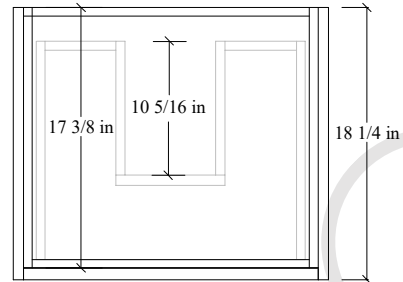

30" Sidney SLIM Wall Mount Vanity

TOP VIEW

FRONT VIEW

SIDE VIEW

Secure vanity to studs within 4" from side gables. →

INSIDE BACK VIEW

← Secure Support Strip to Studs