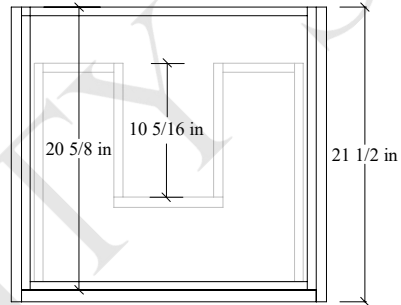

# 30" Sidney Wall Mount Vanity

TOP VIEW

FRONT VIEW

Secure Support Strip to Studs →

SIDE VIEW

Secure vanity to studs within 4" from side gables. →

INSIDE BACK VIEW

← Secure Support Strip to Studs