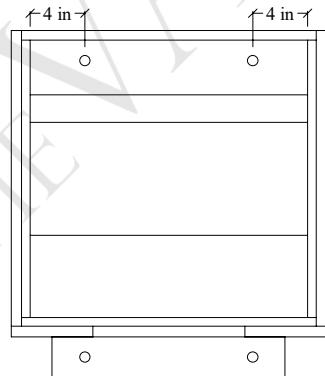

# 30" Sidney Wall Mount Vanity

TOP VIEW

FRONT VIEW

Secure Support Strip to Studs →

SIDE VIEW

Secure vanity to studs within 4" from side gables. →

INSIDE BACK VIEW

← Secure Support Strip to Studs