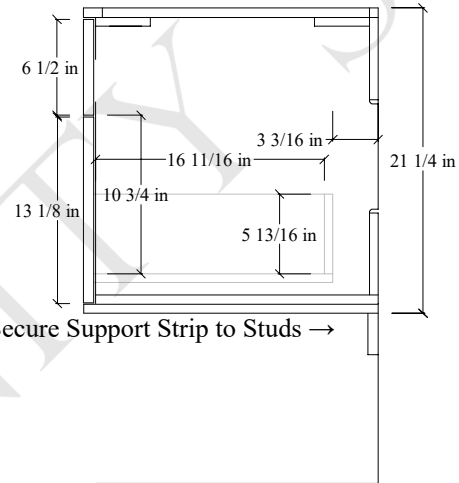

# 30" Sidney Wall Mount Vanity

TOP VIEW

FRONT VIEW

Secure Support Strip to Studs →

SIDE VIEW

Secure vanity to studs within 4" from side gables. →

INSIDE BACK VIEW

← Secure Support Strip to Studs