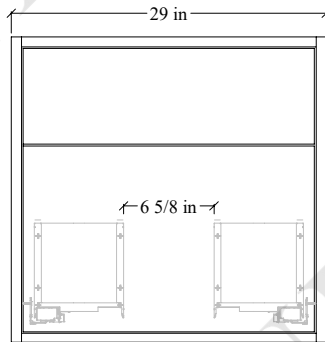

# 30" Sidney Wall Mount Vanity

TOP VIEW

FRONT VIEW

Secure Support Strip to Studs →

SIDE VIEW

Secure vanity to studs within 4" from side gables. →

INSIDE BACK VIEW

← Secure Support Strip to Studs