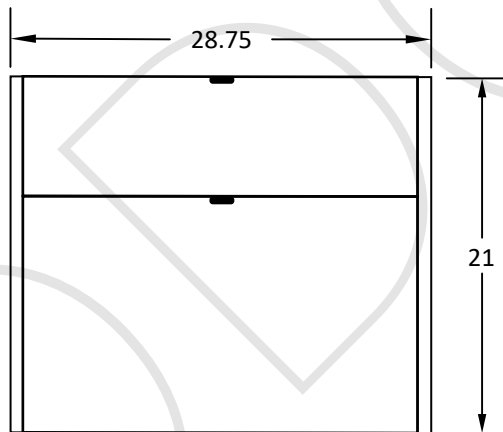

30" ASHBURY WALL MOUNTED VANITY

TOP VIEW

FRONT VIEW

SIDE VIEW

TEODOR VANITIES®

1-888-807-2323 | info@thevanitystore.com