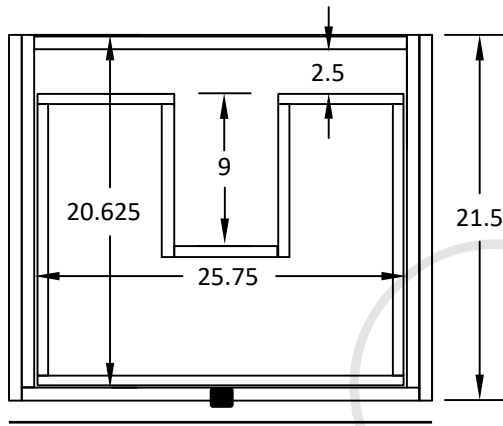

30" ASHBURY WALL MOUNTED VANITY

TOP VIEW

FRONT VIEW

SIDE VIEW

TEODOR VANITIES®

1-888-807-2323 | info@thevanitystore.com