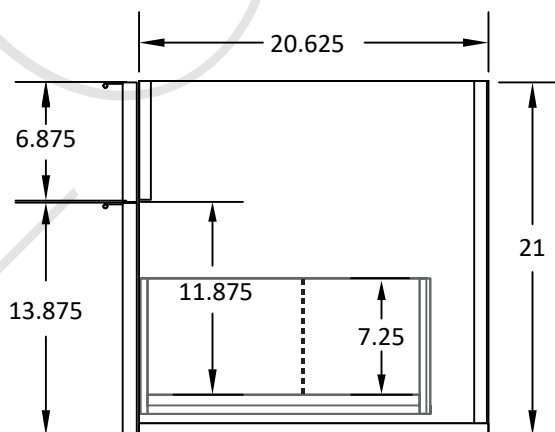

30" ASHBURY WALL MOUNTED VANITY

TOP VIEW

FRONT VIEW

SIDE VIEW

TEODOR VANITIES®

1-888-807-2323 | info@thevanitystore.com