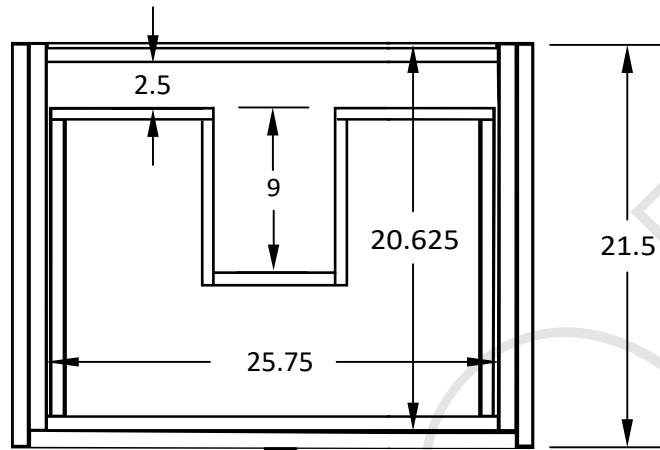

# 30" CAPE BRETON WALL MOUNTED VANITY

TOP VIEW

FRONT VIEW

SIDE VIEW

TEODOR VANITIES®

1-888-807-2323 | info@teodorvanities.com