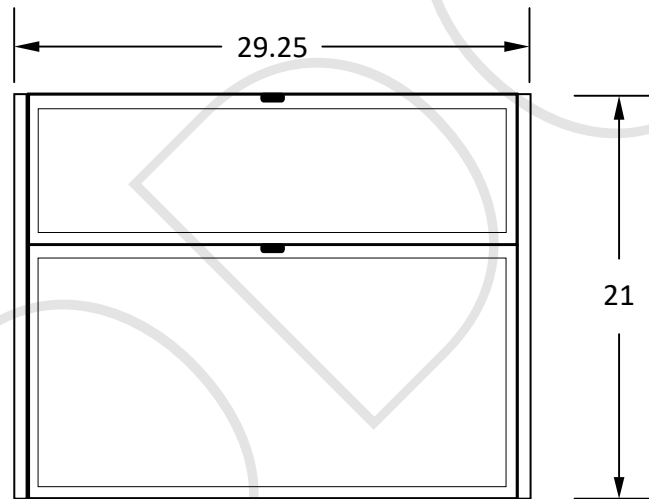

# 30" CAPE BRETON WALL MOUNTED VANITY

TOP VIEW

FRONT VIEW

SIDE VIEW

TEODOR VANITIES®

1-888-807-2323 | info@teodorvanities.com