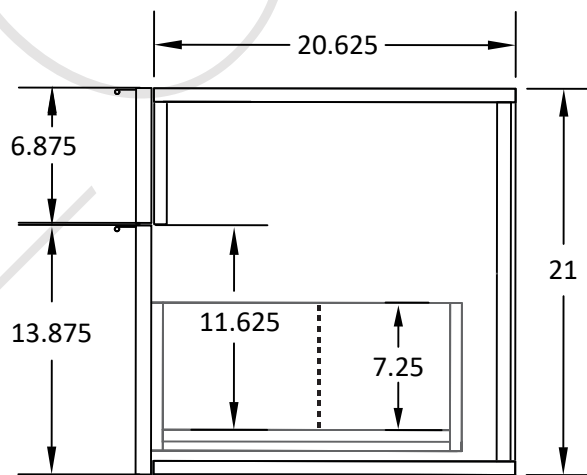

# 30" CAPE BRETON WALL MOUNTED VANITY

TOP VIEW

FRONT VIEW

SIDE VIEW

TEODOR VANITIES®

1-888-807-2323 | info@teodorvanities.com