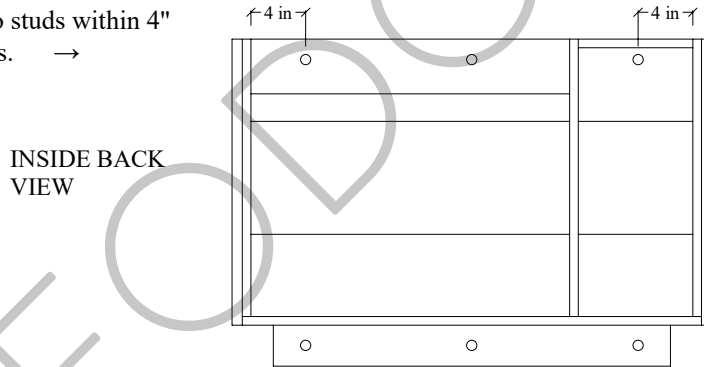

36L" Austin SLIM Wall Mount Vanity

Secure vanity to studs within 4" from side gables. →

← Secure Support Strip to Studs