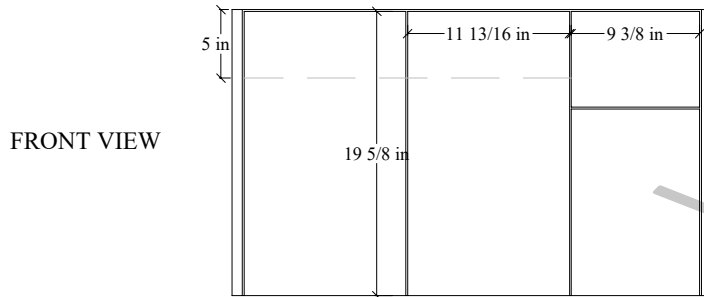

36L" Austin SLIM Wall Mount Vanity

Secure vanity to studs within 4" from side gables. →

← Secure Support Strip to Studs