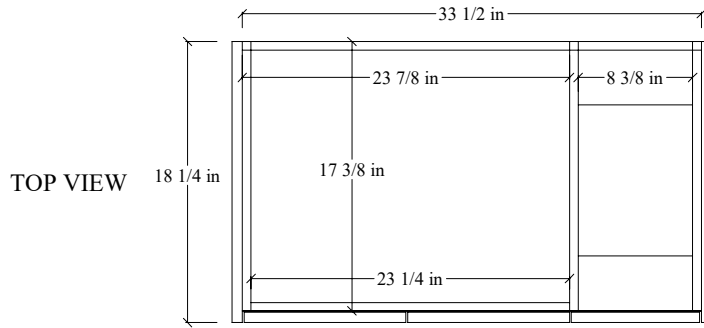

36L" Austin SLIM Wall Mount Vanity

Secure vanity to studs within 4" from side gables. →

← Secure Support Strip to Studs