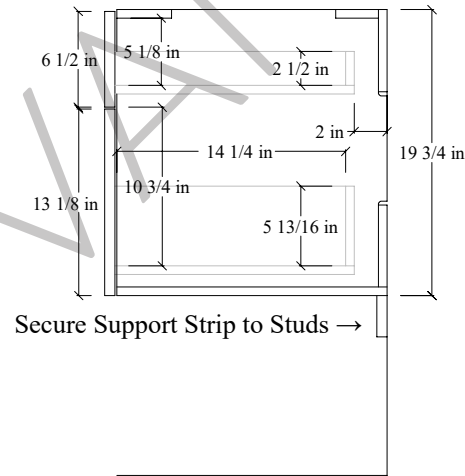

36L" Austin SLIM Wall Mount Vanity

Secure vanity to studs within 4" from side gables. →

← Secure Support Strip to Studs