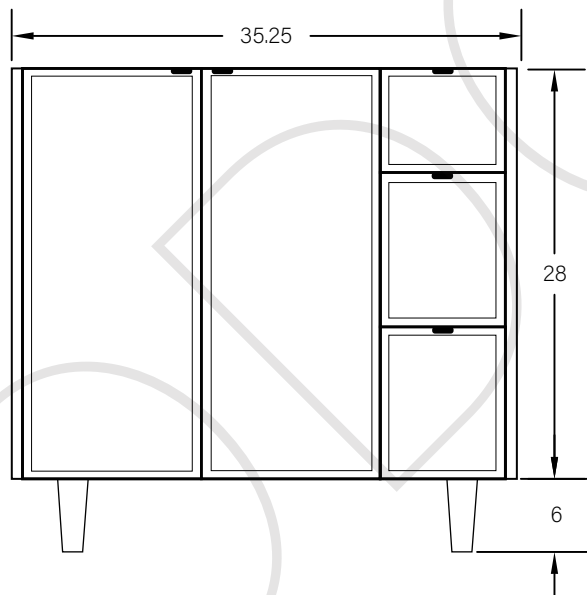

36" CAPE BRETON FREE STANDING VANITY LEFT SINK

TOP VIEW

FRONT VIEW

SIDE VIEW

TEODOR

1-888-807-2323 | info@teodorvanities.com

36" TOE KICK

- Finish piece (1/4" thick)
- Plywood base (3/4" thick)

TOP VIEW

Side finish piece installation is optional

FRONT VIEW

SIDE VIEW

Leg levelers add 1/4" - 7/8" to plywood base height

TEODOR

1-888-807-2323 | info@teodorvanities.com