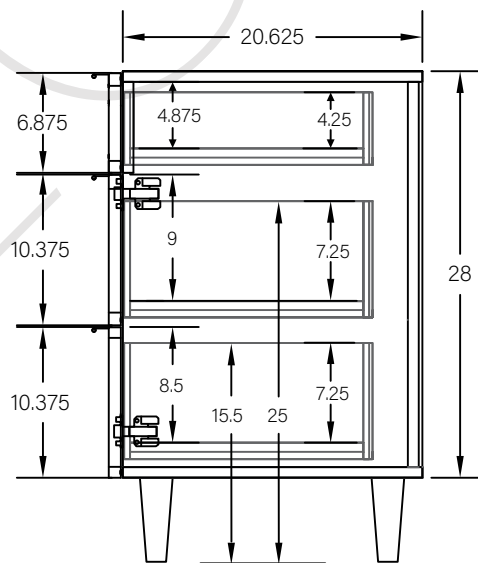

36" CAPE BRETON FREE STANDING VANITY LEFT SINK

TOP VIEW

FRONT VIEW

SIDE VIEW

TEODOR

1-888-807-2323 | info@teodorvanities.com

36" TOE KICK

- Finish piece (1/4" thick)
- Plywood base (3/4" thick)

TOP VIEW

Side finish piece installation is optional

FRONT VIEW

SIDE VIEW

Leg levelers add 1/4" - 7/8" to plywood base height

TEODOR

1-888-807-2323 | info@teodorvanities.com