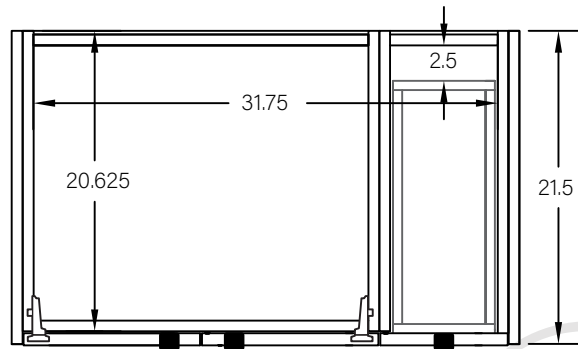

36" CAPE BRETON FREE STANDING VANITY LEFT SINK

TOP VIEW

FRONT VIEW

SIDE VIEW

TEODOR

1-888-807-2323 | info@teodorvanities.com

36" TOE KICK

- Finish piece (1/4" thick)
- Plywood base (3/4" thick)

TOP VIEW

Side finish piece installation is optional

FRONT VIEW

SIDE VIEW

Leg levelers add 1/4" - 7/8" to plywood base height

TEODOR

1-888-807-2323 | info@teodorvanities.com