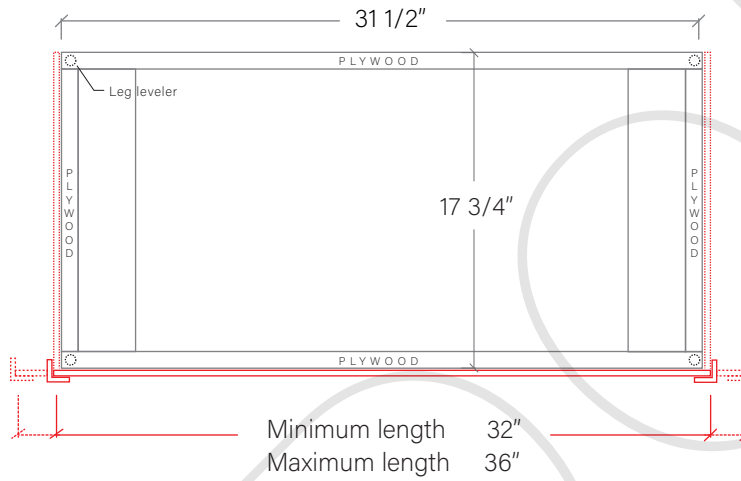

36" CAPE BRETON FREE STANDING VANITY LEFT SINK

TOP VIEW

FRONT VIEW

SIDE VIEW

TEODOR

1-888-807-2323 | info@teodorvanities.com

36" TOE KICK

- Finish piece (1/4" thick)
- Plywood base (3/4" thick)

TOP VIEW

Side finish piece installation is optional

FRONT VIEW

SIDE VIEW

Leg levelers add 1/4" - 7/8" to plywood base height

TEODOR

1-888-807-2323 | info@teodorvanities.com