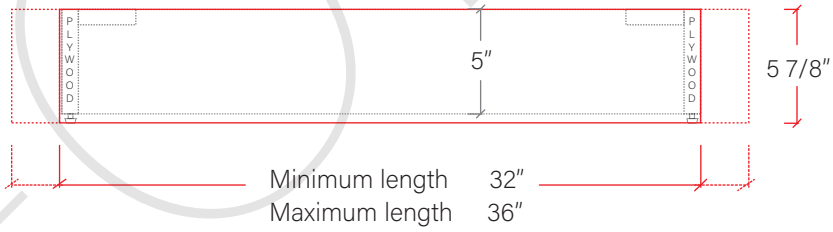

36" CAPE BRETON FREE STANDING VANITY LEFT SINK

TOP VIEW

FRONT VIEW

SIDE VIEW

TEODOR

1-888-807-2323 | info@teodorvanities.com

36" TOE KICK

- Finish piece (1/4" thick)
- Plywood base (3/4" thick)

TOP VIEW

Side finish piece installation is optional

FRONT VIEW

SIDE VIEW

Leg levelers add 1/4" - 7/8" to plywood base height

TEODOR

1-888-807-2323 | info@teodorvanities.com