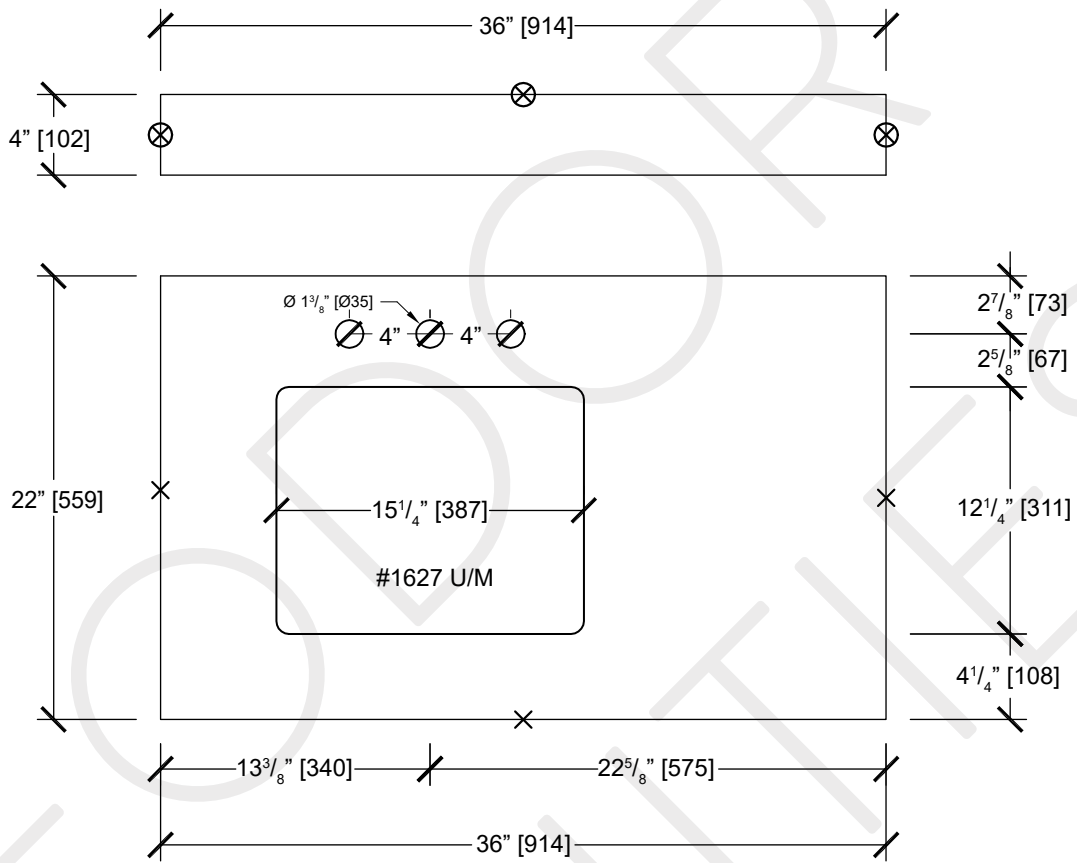

36" LEFT SINK QUARTZ COUNTERTOP SPECS

EDGE PROFILE: