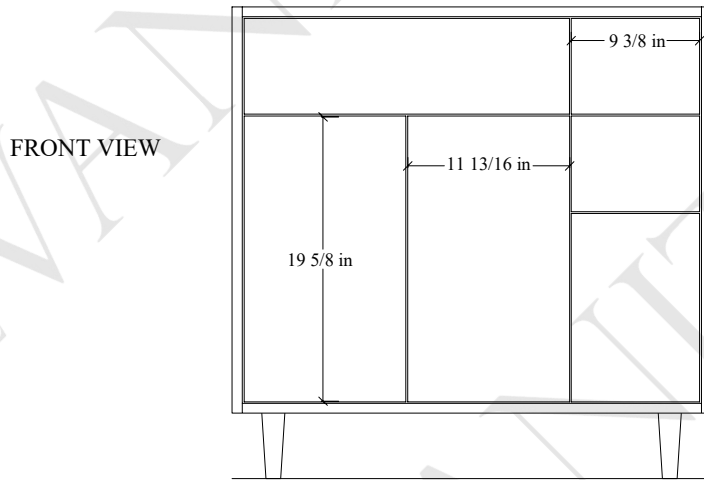

36L" Sidney Free Standing Vanity

Secure vanity to studs within 4" from side gables. →

INSIDE BACK VIEW