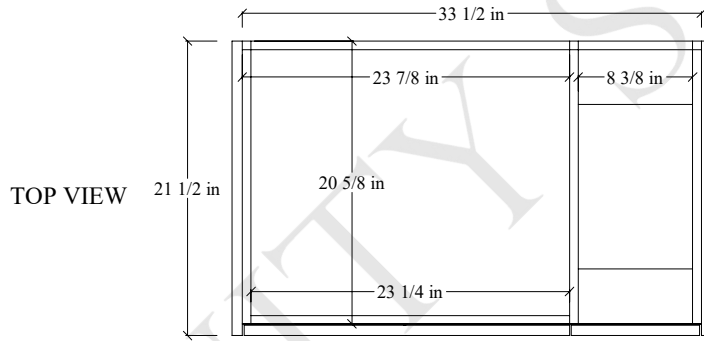

36L" Sidney Free Standing Vanity

Secure vanity to studs within 4" from side gables. →

INSIDE BACK VIEW