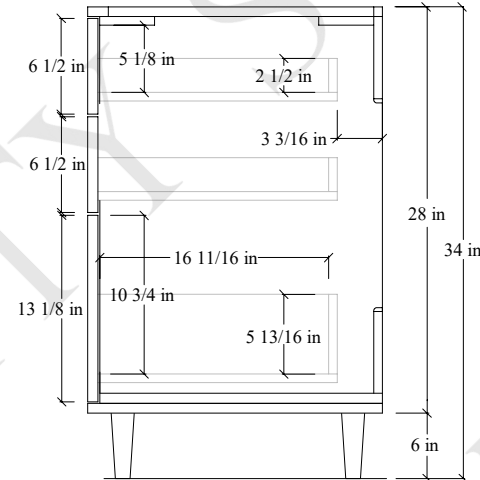

36L" Sidney Free Standing Vanity

Secure vanity to studs within 4" from side gables. →

INSIDE BACK VIEW