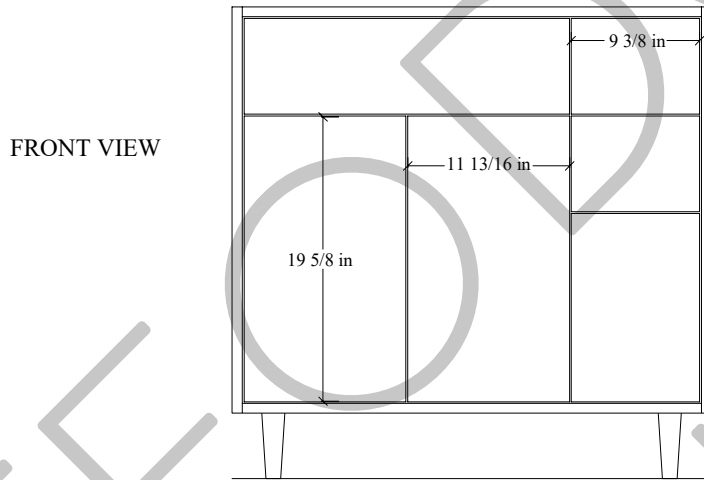

# 36L" Sidney SLIM Free Standing Vanity

Secure vanity to studs within 4" from side gables. →