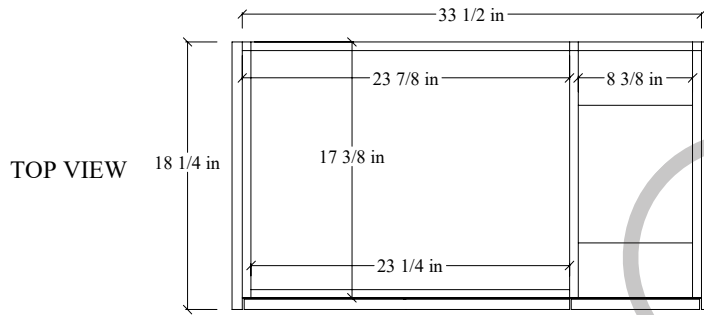

# 36L" Sidney SLIM Free Standing Vanity

Secure vanity to studs within 4" from side gables. →