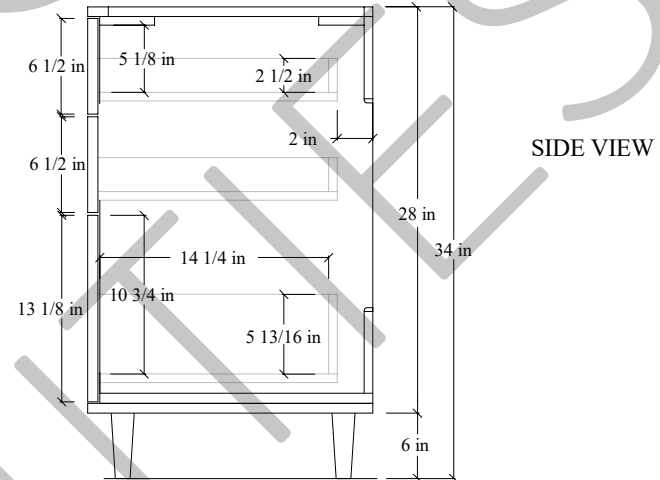

# 36L" Sidney SLIM Free Standing Vanity

Secure vanity to studs within 4" from side gables. →