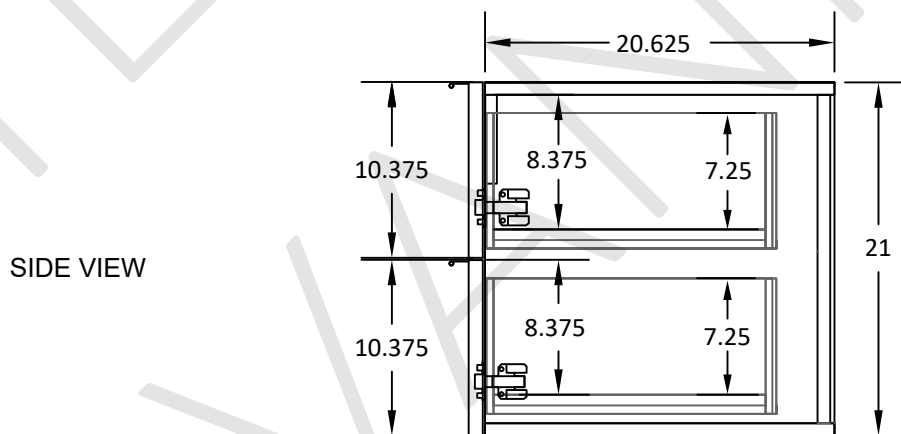

36" ASHBURY WALL MOUNTED VANITY LEFT SINK

TEODOR VANITIES®

1-888-807-2323 | info@thevanitystore.com