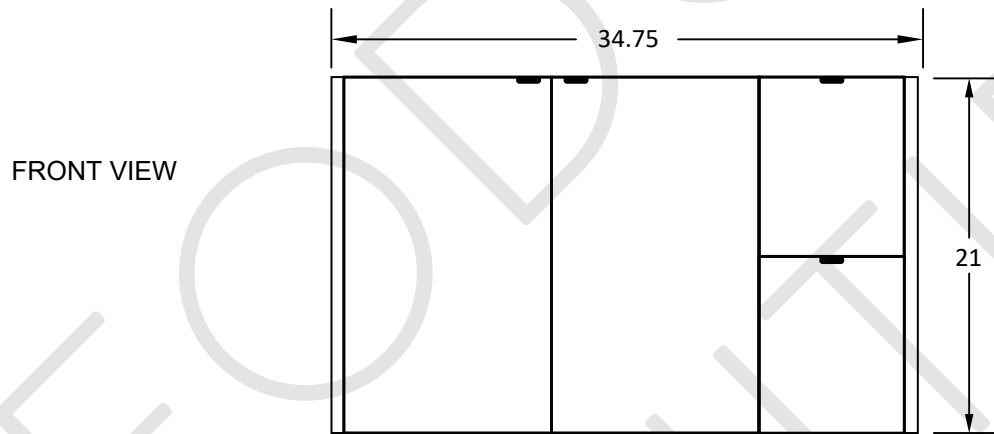

36" ASHBURY WALL MOUNTED VANITY LEFT SINK

TEODOR VANITIES®

1-888-807-2323 | info@thevanitystore.com