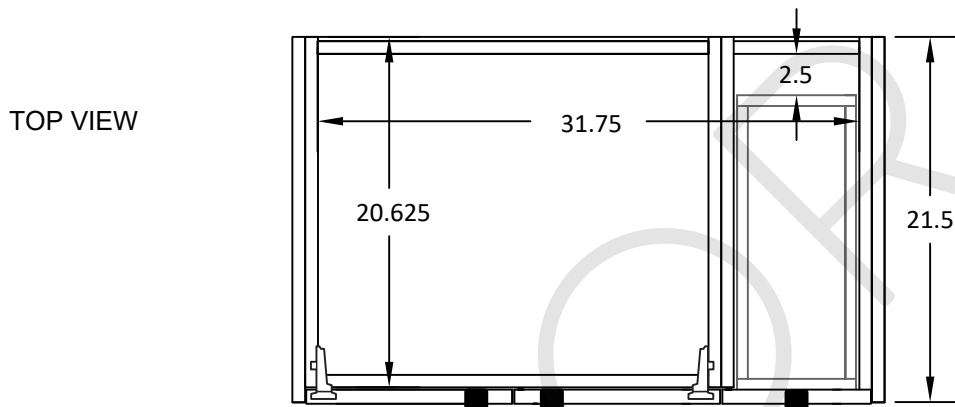

36" ASHBURY WALL MOUNTED VANITY LEFT SINK

TEODOR VANITIES®

1-888-807-2323 | info@thevanitystore.com