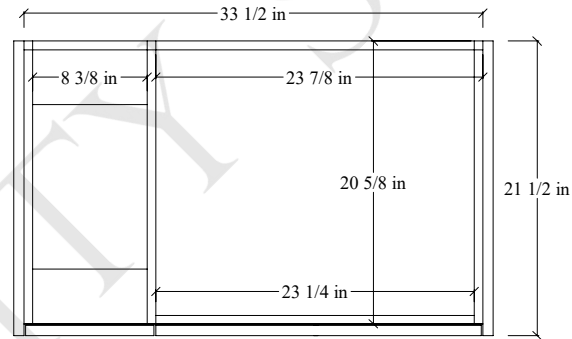

36R" Austin Free Standing Vanity

TOP VIEW

FRONT VIEW

SIDE VIEW

Secure vanity to studs within 4" from side gables. →

INSIDE BACK VIEW