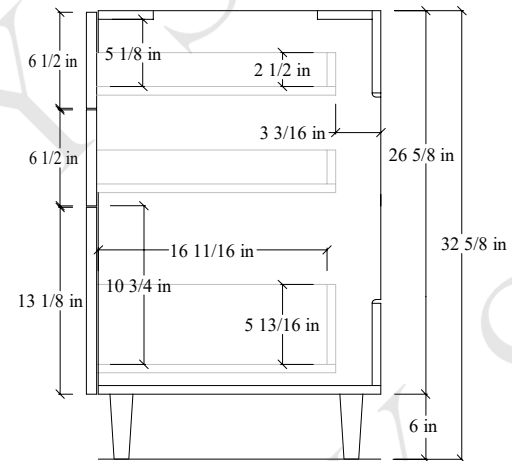

36R" Austin Free Standing Vanity

TOP VIEW

FRONT VIEW

SIDE VIEW

Secure vanity to studs within 4" from side gables. →

INSIDE BACK VIEW