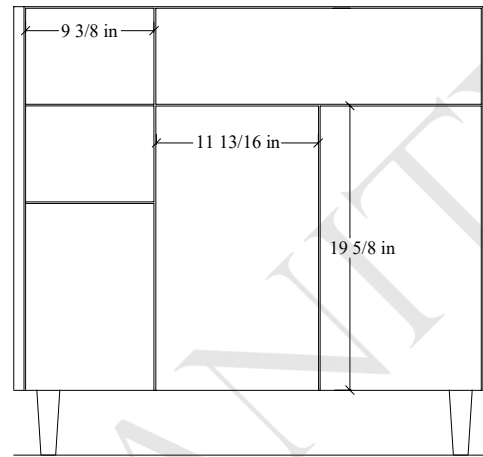

36R" Austin Free Standing Vanity

TOP VIEW

FRONT VIEW

SIDE VIEW

Secure vanity to studs within 4" from side gables. →

INSIDE BACK VIEW