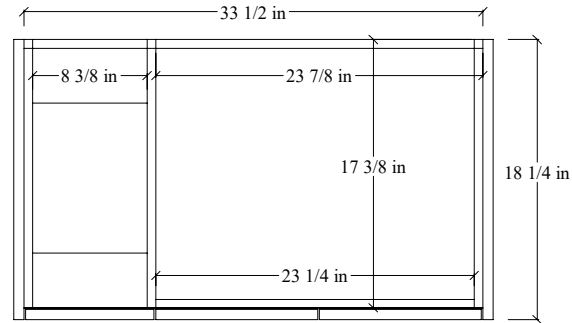

36R" Austin SLIM Wall Mount Vanity

TOP VIEW

FRONT VIEW

Secure Support Strip to Studs →

Secure vanity to studs within 4" from side gables. →

INSIDE BACK VIEW

← Secure Support Strip to Studs