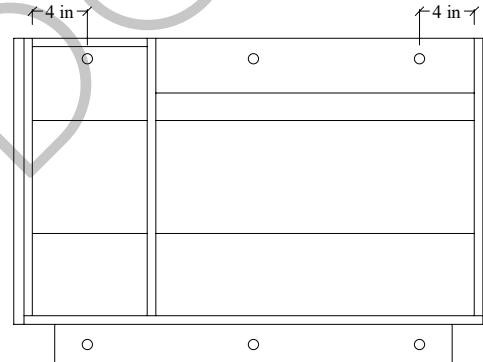

36R" Austin SLIM Wall Mount Vanity

TOP VIEW

FRONT VIEW

Secure Support Strip to Studs →

Secure vanity to studs within 4" from side gables. →

INSIDE BACK VIEW

← Secure Support Strip to Studs