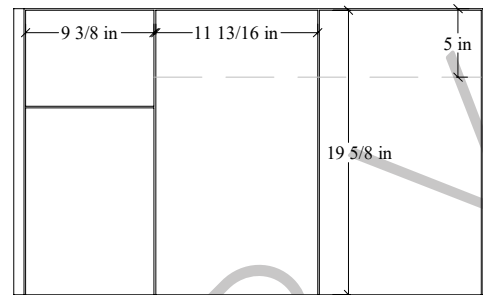

36R" Austin SLIM Wall Mount Vanity

TOP VIEW

FRONT VIEW

Secure Support Strip to Studs →

Secure vanity to studs within 4" from side gables. →

INSIDE BACK VIEW

← Secure Support Strip to Studs