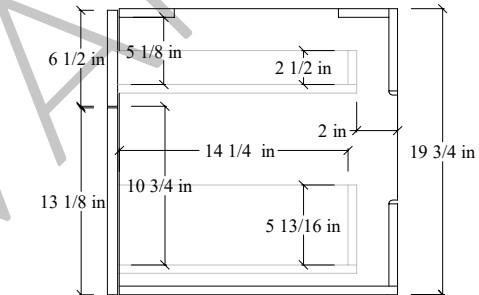

36R" Austin SLIM Wall Mount Vanity

TOP VIEW

FRONT VIEW

Secure Support Strip to Studs →

Secure vanity to studs within 4" from side gables. →

INSIDE BACK VIEW

← Secure Support Strip to Studs