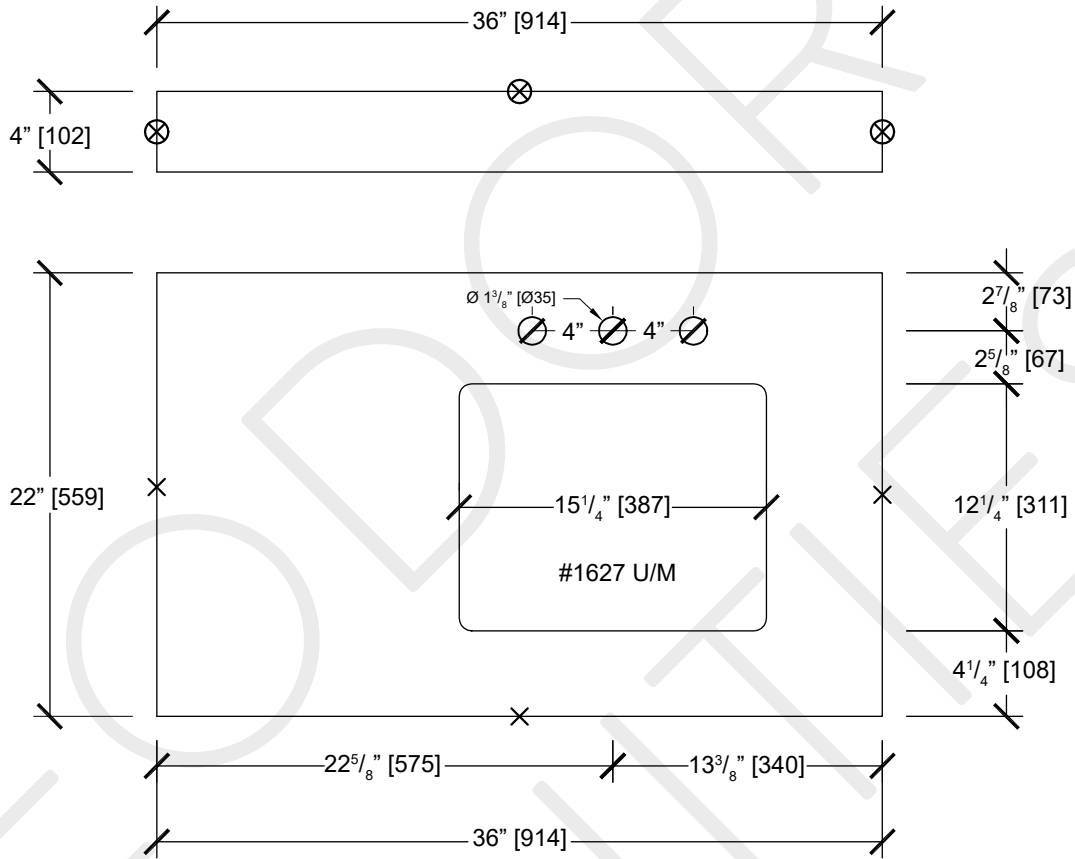

# 36" RIGHT SINK QUARTZ COUNTERTOP SPECS

EDGE PROFILE: