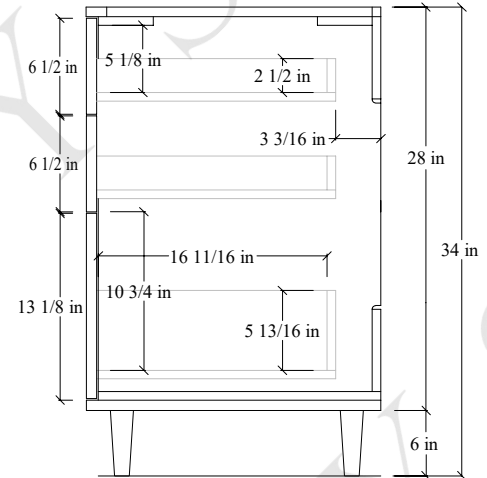

36R" Sidney Free Standing Vanity

TOP VIEW

FRONT VIEW

SIDE VIEW

Secure vanity to studs within 4" from side gables. →

INSIDE BACK VIEW