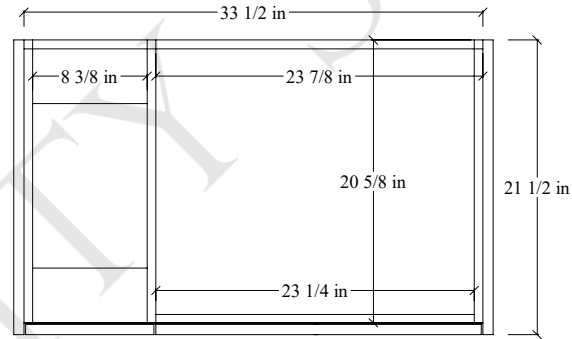

36R" Sidney Free Standing Vanity

TOP VIEW

FRONT VIEW

SIDE VIEW

Secure vanity to studs within 4" from side gables. →

INSIDE BACK VIEW