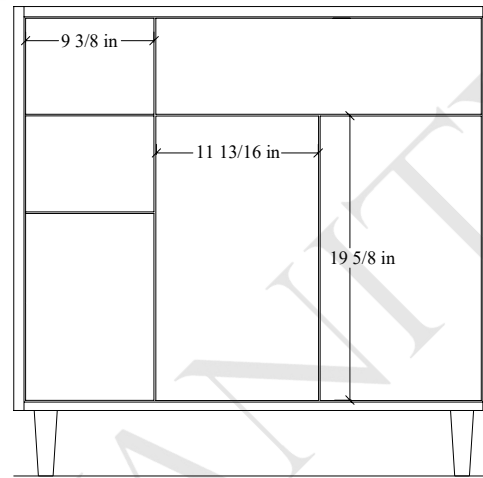

36R" Sidney Free Standing Vanity

TOP VIEW

FRONT VIEW

SIDE VIEW

Secure vanity to studs within 4" from side gables. →

INSIDE BACK VIEW