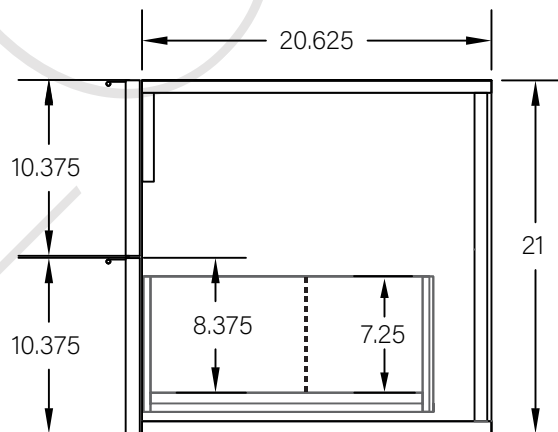

36" CAPE BRETON WALL MOUNTED VANITY - ALL DRAWERS

TOP VIEW

FRONT VIEW

SIDE VIEW

TEODOR

1-888-807-2323 | info@teodorvanities.com