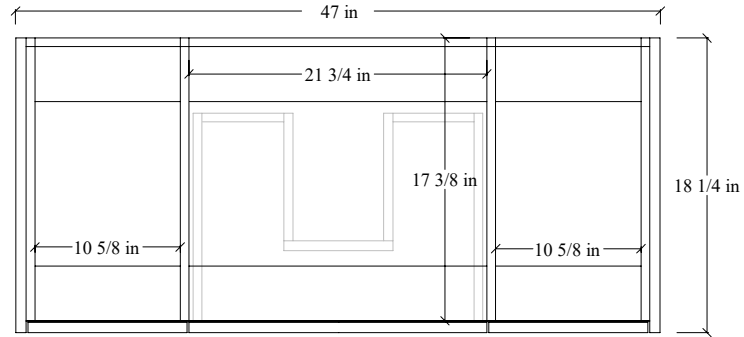

48" Asher SLIM Free Standing Vanity

TOP VIEW

FRONT VIEW

SIDE VIEW

Secure vanity to studs within 4" from side gables. →

INSIDE BACK VIEW