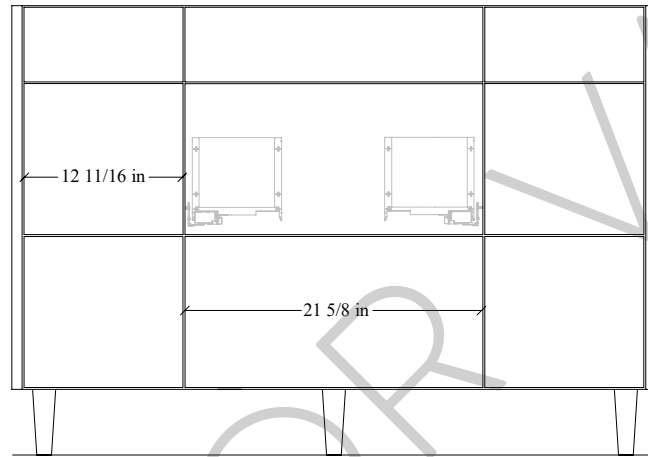

48" Asher SLIM Free Standing Vanity

TOP VIEW

FRONT VIEW

SIDE VIEW

Secure vanity to studs within 4" from side gables. →

INSIDE BACK VIEW