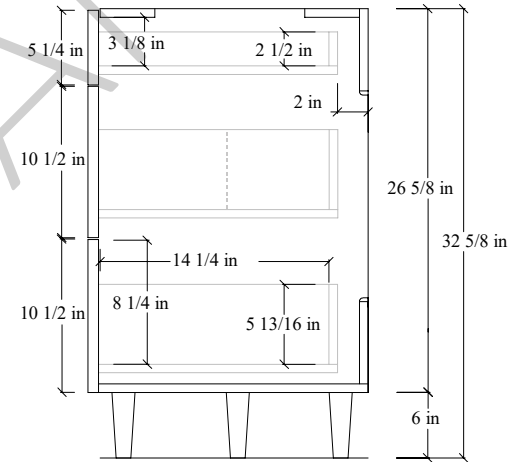

48" Asher SLIM Free Standing Vanity

TOP VIEW

FRONT VIEW

SIDE VIEW

Secure vanity to studs within 4" from side gables. →

INSIDE BACK VIEW