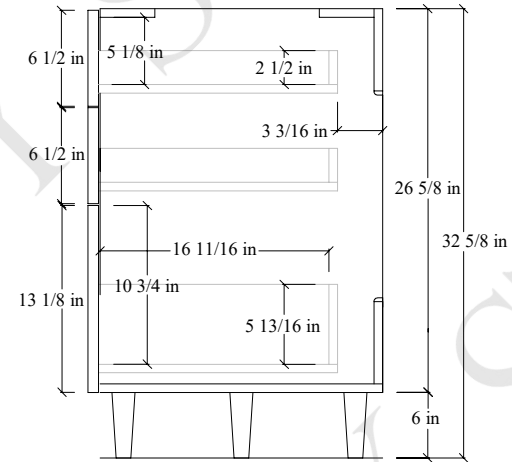

48" Austin Free Standing Vanity

TOP VIEW

FRONT VIEW

SIDE VIEW

Secure vanity to studs within 4" from side gables. →

INSIDE BACK VIEW