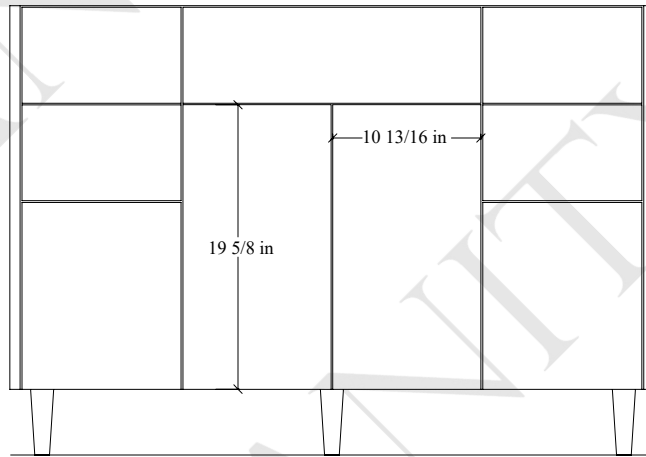

48" Austin Free Standing Vanity

TOP VIEW

FRONT VIEW

SIDE VIEW

Secure vanity to studs within 4" from side gables. →

INSIDE BACK VIEW