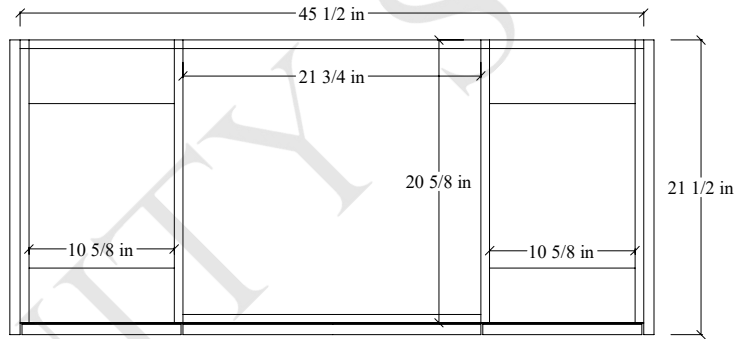

48" Austin Free Standing Vanity

TOP VIEW

FRONT VIEW

SIDE VIEW

Secure vanity to studs within 4" from side gables. →

INSIDE BACK VIEW