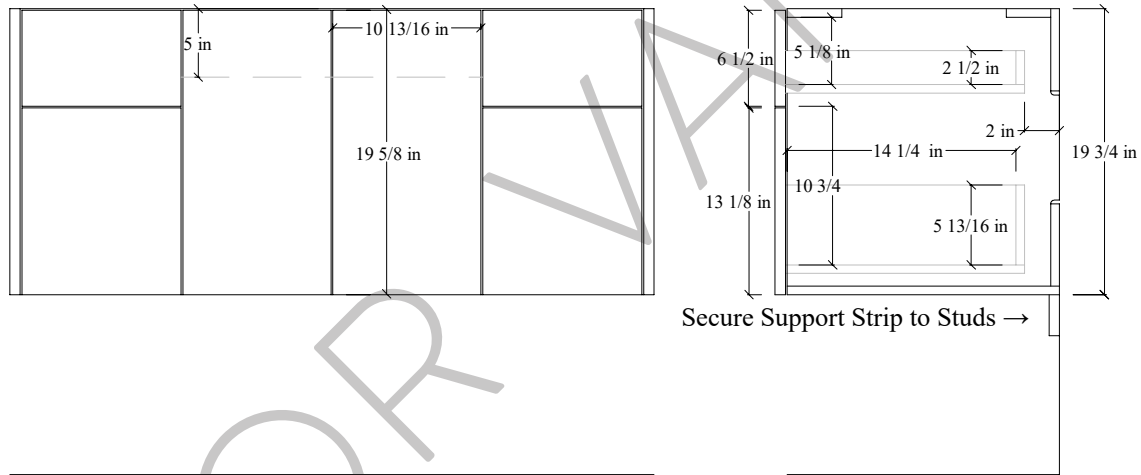

48" Austin SLIM Wall Mount Vanity

TOP VIEW

FRONT VIEW

Secure vanity to studs within 4" from side gables. →

INSIDE BACK VIEW

← Secure Support Strip to Studs