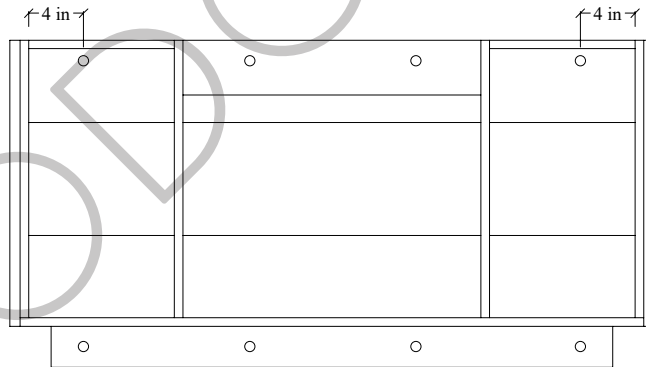

48" Austin SLIM Wall Mount Vanity

TOP VIEW

FRONT VIEW

Secure vanity to studs within 4" from side gables. →

INSIDE BACK VIEW

← Secure Support Strip to Studs