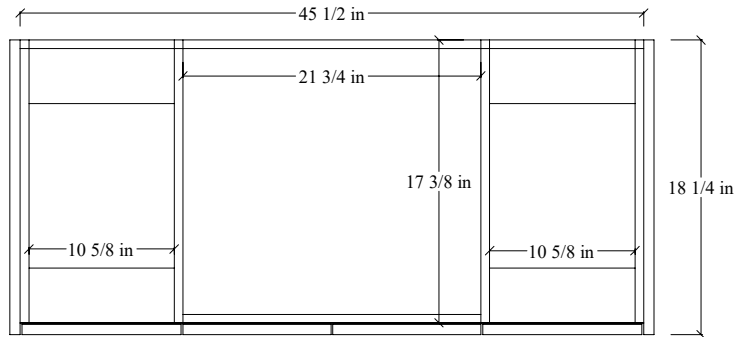

48" Austin SLIM Wall Mount Vanity

TOP VIEW

FRONT VIEW

Secure vanity to studs within 4" from side gables. →

INSIDE BACK VIEW

← Secure Support Strip to Studs