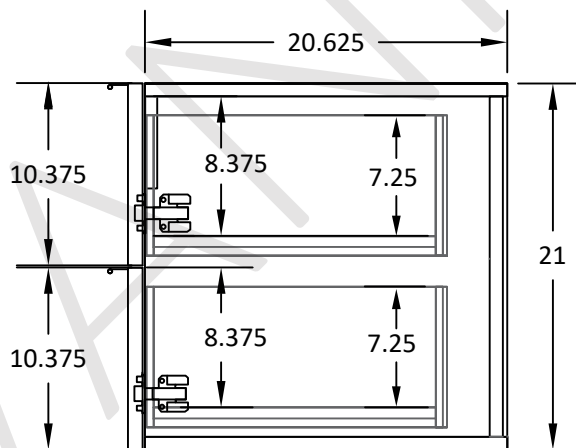

48" ASHBURY WALL MOUNTED VANITY

TOP VIEW

FRONT VIEW

SIDE VIEW

TEODOR VANITIES®

1-888-807-2323 | info@thevanitystore.com