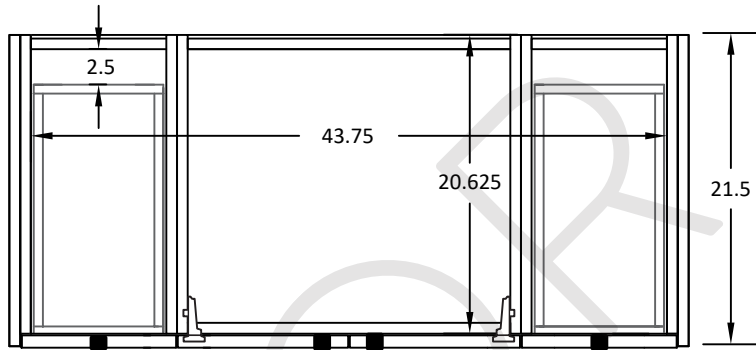

48" ASHBURY WALL MOUNTED VANITY

TOP VIEW

FRONT VIEW

SIDE VIEW

TEODOR VANITIES®

1-888-807-2323 | info@thevanitystore.com