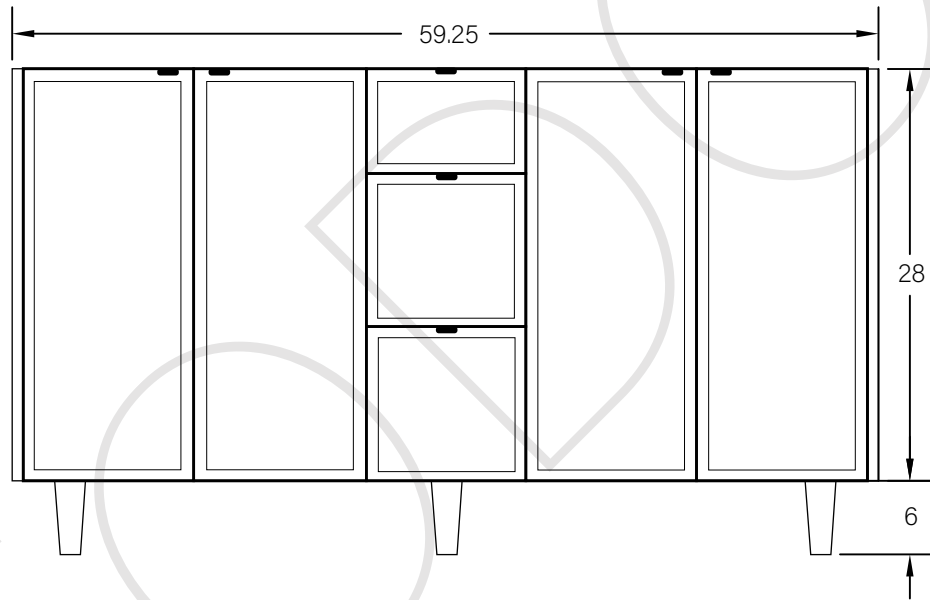

60" CAPE BRETON FREE STANDING VANITY DOUBLE SINK

TOP VIEW

FRONT VIEW

SIDE VIEW

TEODOR

1-888-807-2323 | info@teodorvanities.com

60" TOE KICK

-  Finish piece (1/4" thick)
-  Plywood base (3/4" thick)

TOP VIEW

FRONT VIEW

SIDE VIEW

Leg levelers add 1/4" - 7/8" to plywood base height

TEODOR

1-888-807-2323 | info@teodorvanities.com