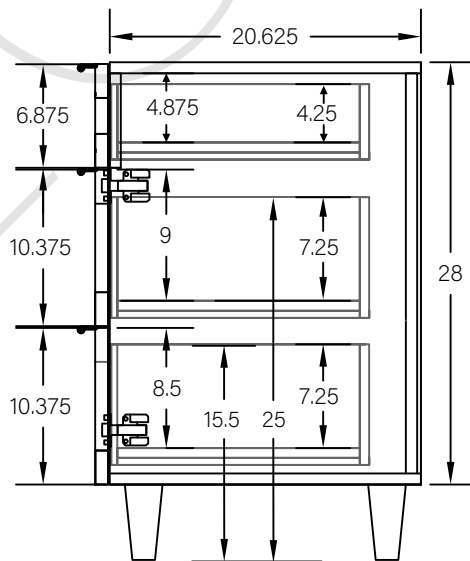

60" CAPE BRETON FREE STANDING VANITY DOUBLE SINK

TOP VIEW

FRONT VIEW

SIDE VIEW

TEODOR

1-888-807-2323 | info@teodorvanities.com

60" TOE KICK

-  Finish piece (1/4" thick)
-  Plywood base (3/4" thick)

TOP VIEW

FRONT VIEW

SIDE VIEW

Leg levelers add 1/4" - 7/8" to plywood base height

TEODOR

1-888-807-2323 | info@teodorvanities.com