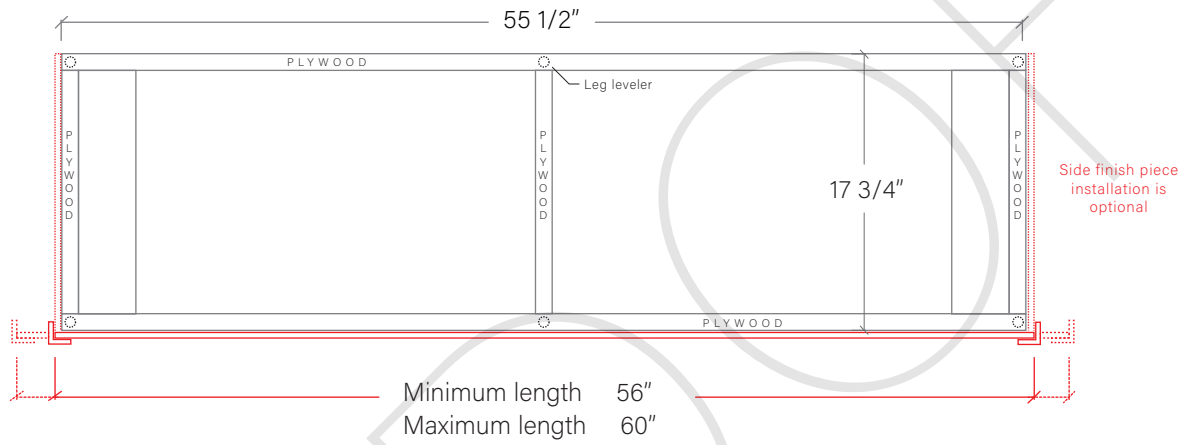

60" CAPE BRETON FREE STANDING VANITY DOUBLE SINK

TOP VIEW

FRONT VIEW

SIDE VIEW

TEODOR

1-888-807-2323 | info@teodorvanities.com

60" TOE KICK

-  Finish piece (1/4" thick)
-  Plywood base (3/4" thick)

TOP VIEW

FRONT VIEW

SIDE VIEW

Leg levelers add 1/4" - 7/8" to plywood base height

TEODOR

1-888-807-2323 | info@teodorvanities.com