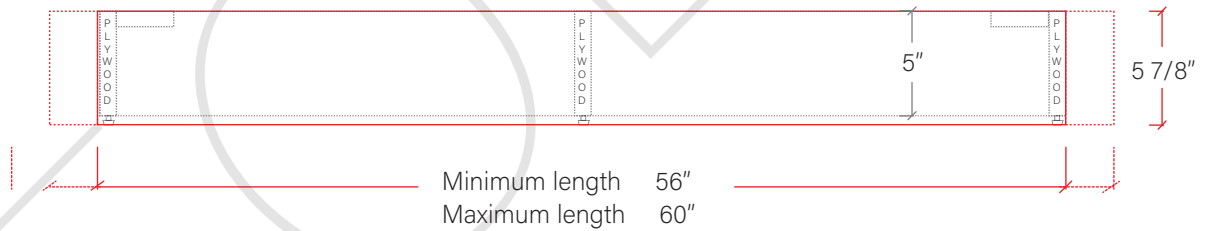

60" CAPE BRETON FREE STANDING VANITY DOUBLE SINK

TOP VIEW

FRONT VIEW

SIDE VIEW

TEODOR

1-888-807-2323 | info@teodorvanities.com

60" TOE KICK

-  Finish piece (1/4" thick)
-  Plywood base (3/4" thick)

TOP VIEW

FRONT VIEW

SIDE VIEW

Leg levelers add 1/4" - 7/8" to plywood base height

TEODOR

1-888-807-2323 | info@teodorvanities.com