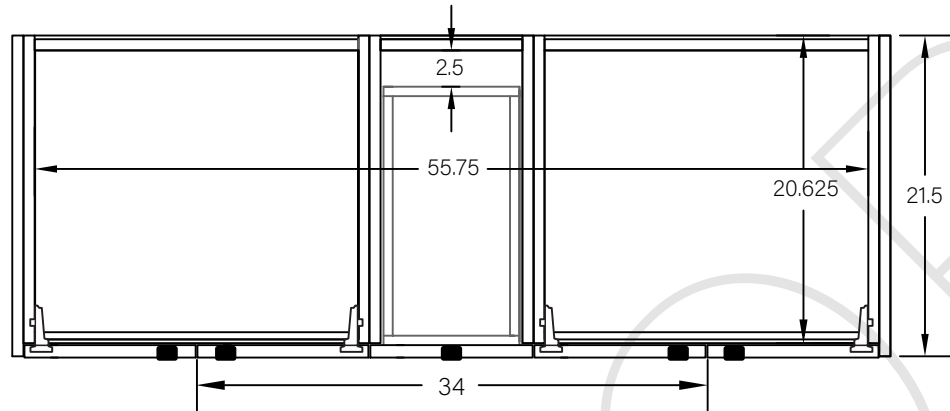

60" CAPE BRETON FREE STANDING VANITY DOUBLE SINK

TOP VIEW

FRONT VIEW

SIDE VIEW

TEODOR

1-888-807-2323 | info@teodorvanities.com

60" TOE KICK

-  Finish piece (1/4" thick)
-  Plywood base (3/4" thick)

TOP VIEW

FRONT VIEW

SIDE VIEW

Leg levelers add 1/4" - 7/8" to plywood base height

TEODOR

1-888-807-2323 | info@teodorvanities.com