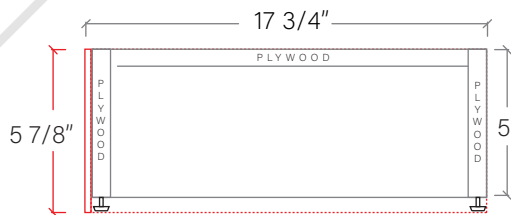

60" CAPE BRETON FREE STANDING VANITY DOUBLE SINK

TOP VIEW

FRONT VIEW

SIDE VIEW

TEODOR

1-888-807-2323 | info@teodorvanities.com

60" TOE KICK

-  Finish piece (1/4" thick)
-  Plywood base (3/4" thick)

TOP VIEW

FRONT VIEW

SIDE VIEW

Leg levelers add 1/4" - 7/8" to plywood base height

TEODOR

1-888-807-2323 | info@teodorvanities.com