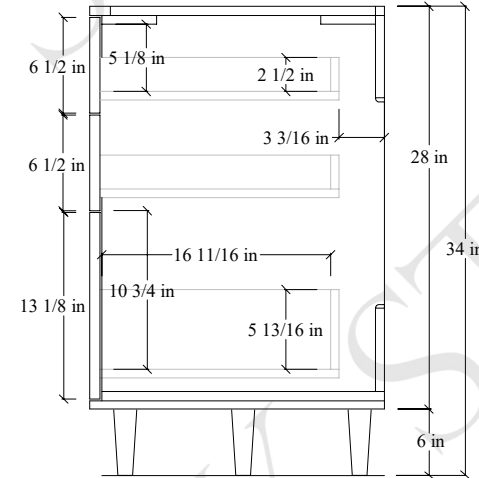

60D" Sidney Free Standing Vanity

TOP VIEW

FRONT VIEW

SIDE VIEW

Secure vanity to studs within 4" from side gables →

INSIDE BACK VIEW