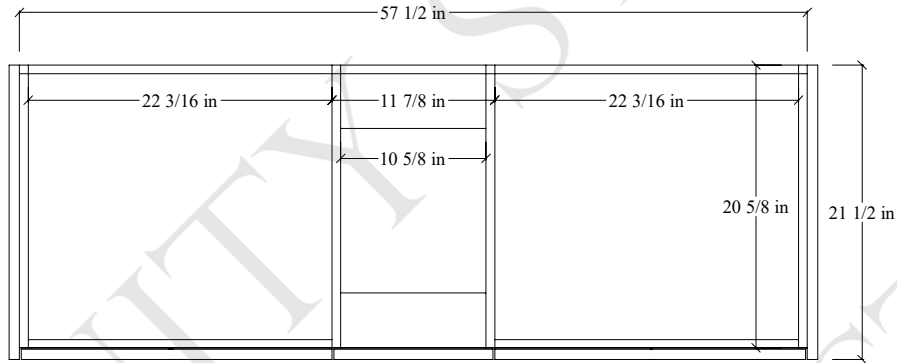

60D" Sidney Free Standing Vanity

TOP VIEW

FRONT VIEW

SIDE VIEW

Secure vanity to studs within 4" from side gables →

INSIDE BACK VIEW