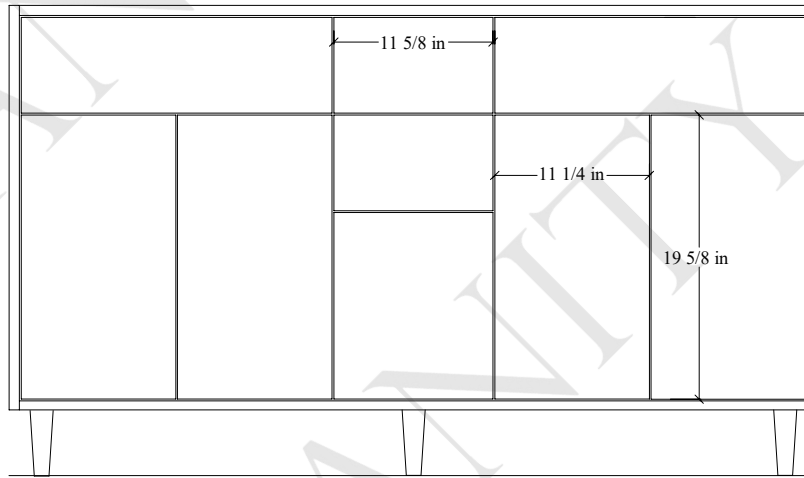

60D" Sidney Free Standing Vanity

TOP VIEW

FRONT VIEW

SIDE VIEW

Secure vanity to studs within 4" from side gables →

INSIDE BACK VIEW