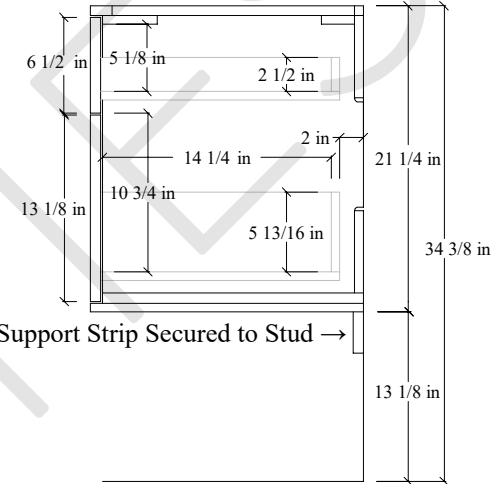

# 60D" Sidney SLIM Wall Mount Vanity

TOP VIEW

FRONT VIEW

Support Strip Secured to Stud →

Secure vanity to studs within 4" from side gables →

INSIDE BACK VIEW

← Support Strip Secured to Stud