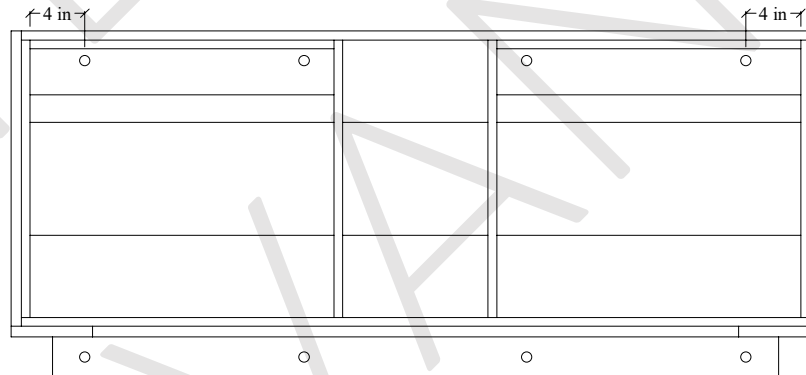

# 60D" Sidney SLIM Wall Mount Vanity

TOP VIEW

FRONT VIEW

Support Strip Secured to Stud →

Secure vanity to studs within 4" from side gables →

INSIDE BACK VIEW

← Support Strip Secured to Stud