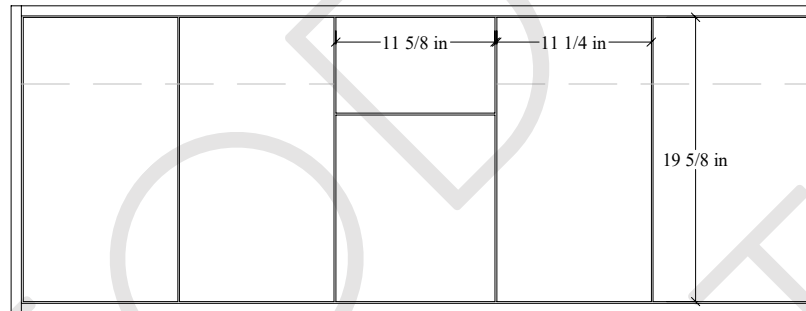

# 60D" Sidney SLIM Wall Mount Vanity

TOP VIEW

FRONT VIEW

Support Strip Secured to Stud →

Secure vanity to studs within 4" from side gables →

INSIDE BACK VIEW

← Support Strip Secured to Stud