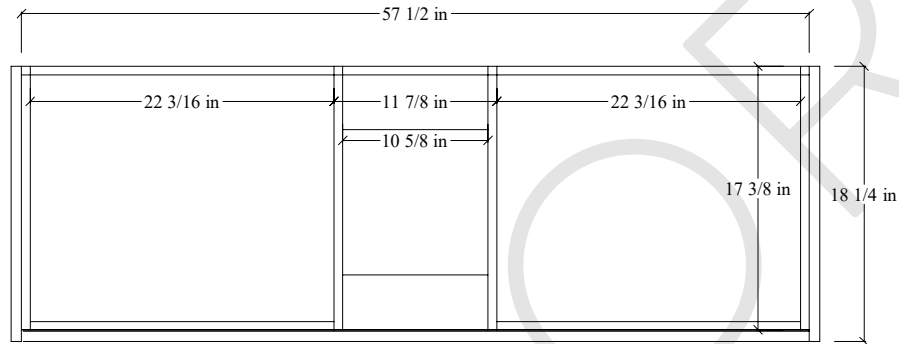

# 60D" Sidney SLIM Wall Mount Vanity

TOP VIEW

FRONT VIEW

Support Strip Secured to Stud →

Secure vanity to studs within 4" from side gables →

INSIDE BACK VIEW

← Support Strip Secured to Stud