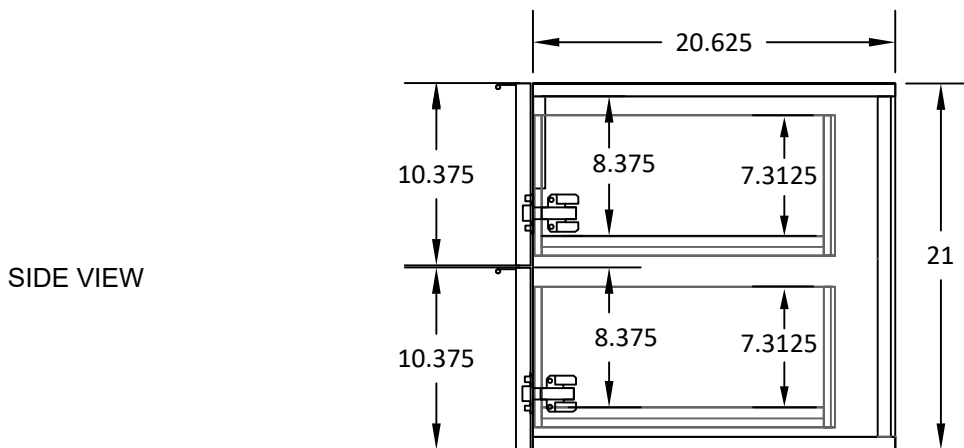

60" ASHBURY WALL MOUNTED VANITY DOUBLE SINK

TEODOR VANITIES®

1-888-807-2323 | info@thevanitystore.com