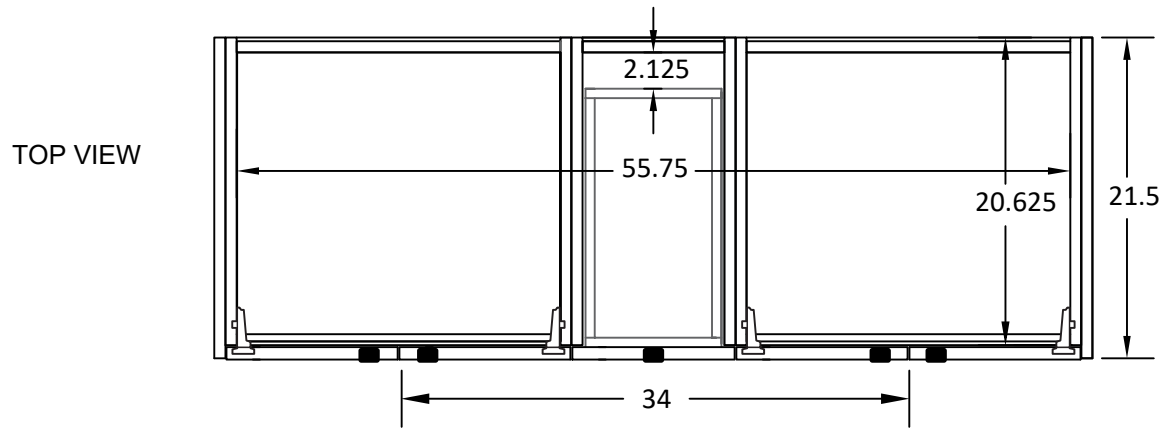

60" ASHBURY WALL MOUNTED VANITY DOUBLE SINK

TEODOR VANITIES®

1-888-807-2323 | info@thevanitystore.com