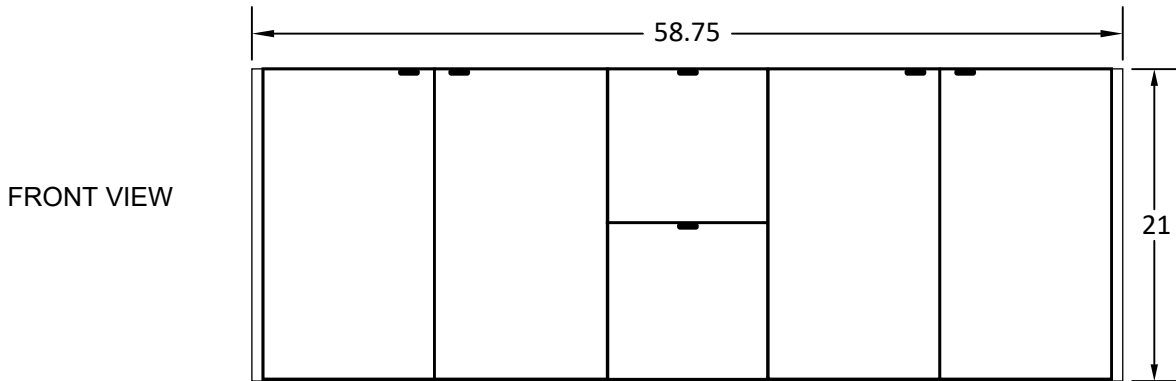

60" ASHBURY WALL MOUNTED VANITY DOUBLE SINK

TEODOR VANITIES®

1-888-807-2323 | info@thevanitystore.com