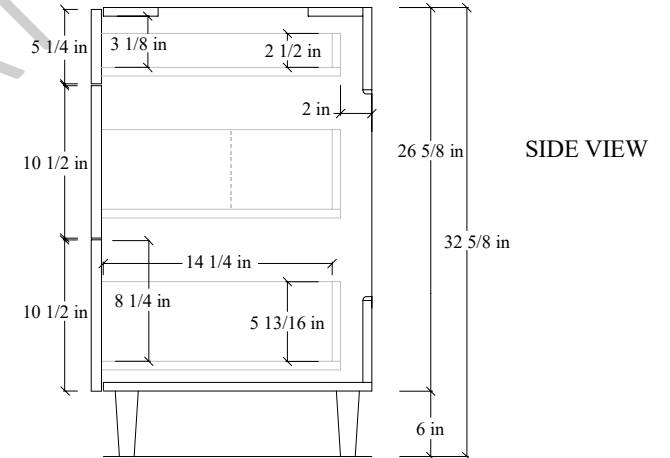

# 60S" Asher SLIM Free Standing Vanity

TOP VIEW

FRONT VIEW

Secure vanity to studs within 4" from side gables. →

INSIDE BACK VIEW