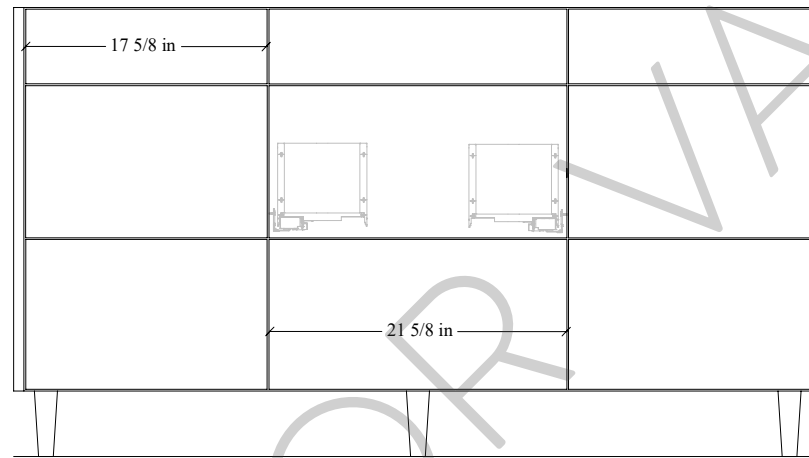

# 60S" Asher SLIM Free Standing Vanity

TOP VIEW

FRONT VIEW

Secure vanity to studs within 4" from side gables. →

INSIDE BACK VIEW