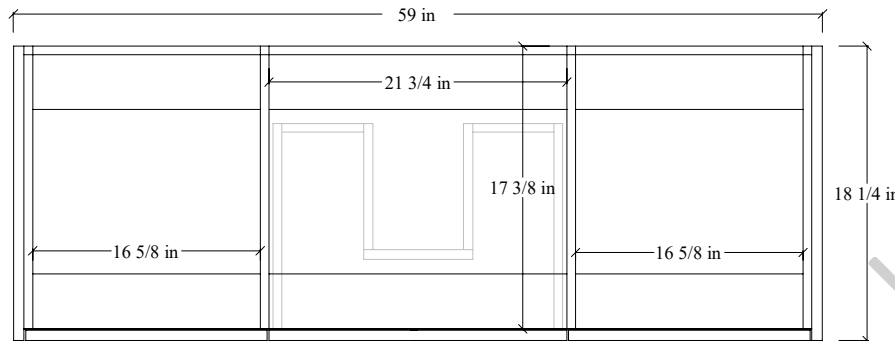

# 60S" Asher SLIM Free Standing Vanity

TOP VIEW

FRONT VIEW

Secure vanity to studs within 4" from side gables. →

INSIDE BACK VIEW