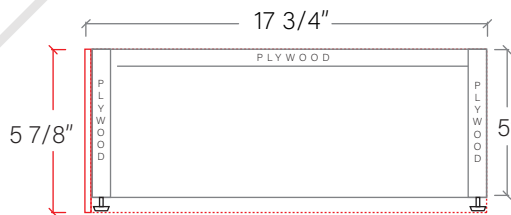

60" CAPE BRETON FREE STANDING VANITY SINGLE SINK

TEODOR

1-888-807-2323 | info@teodorvanities.com

60" TOE KICK

- Finish piece (1/4" thick)
- Plywood base (3/4" thick)

TOP VIEW

FRONT VIEW

SIDE VIEW

Leg levelers add 1/4" - 7/8" to plywood base height

TEODOR

1-888-807-2323 | info@teodorvanities.com