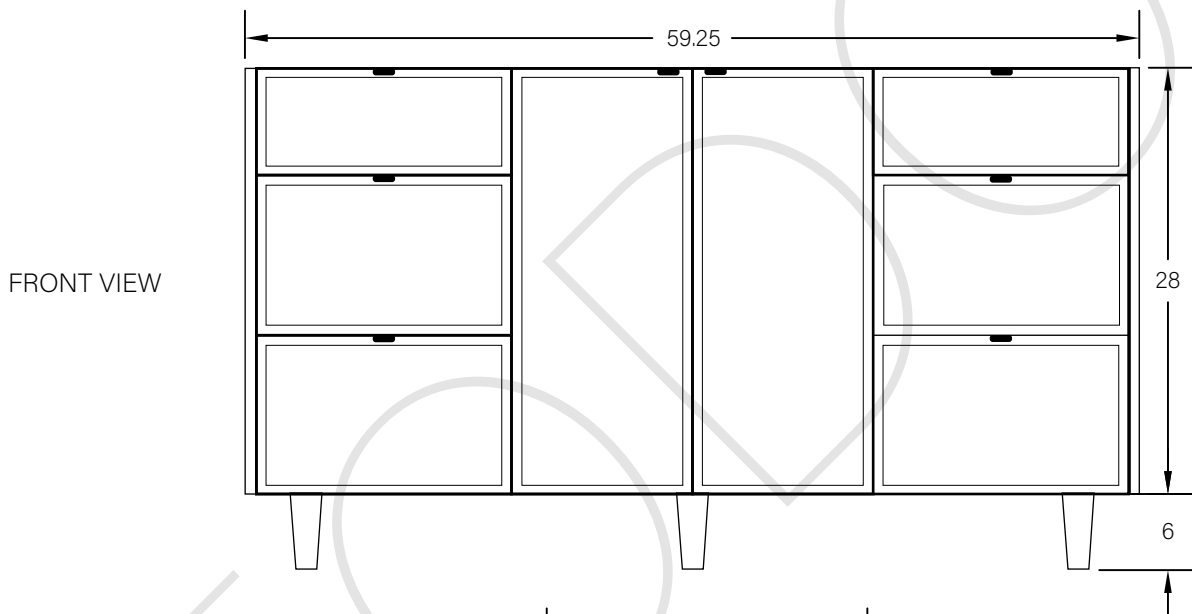

60" CAPE BRETON FREE STANDING VANITY SINGLE SINK

TEODOR

1-888-807-2323 | info@teodorvanities.com

60" TOE KICK

- Finish piece (1/4" thick)
- Plywood base (3/4" thick)

TOP VIEW

FRONT VIEW

SIDE VIEW

Leg levelers add 1/4" - 7/8" to plywood base height

TEODOR

1-888-807-2323 | info@teodorvanities.com