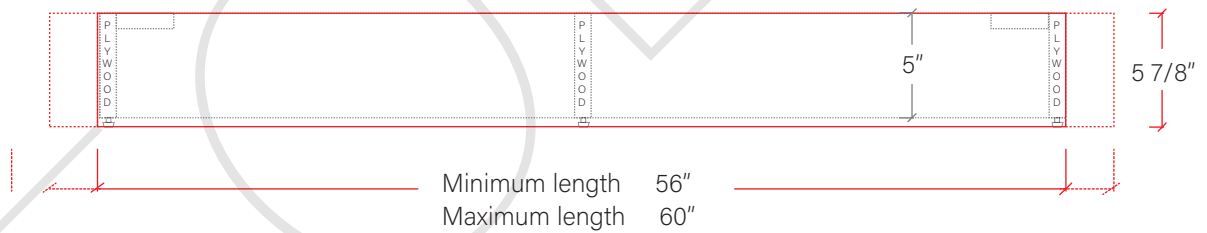

60" CAPE BRETON FREE STANDING VANITY SINGLE SINK

TEODOR

1-888-807-2323 | info@teodorvanities.com

60" TOE KICK

- Finish piece (1/4" thick)
- Plywood base (3/4" thick)

TOP VIEW

FRONT VIEW

SIDE VIEW

Leg levelers add 1/4" - 7/8" to plywood base height

TEODOR

1-888-807-2323 | info@teodorvanities.com