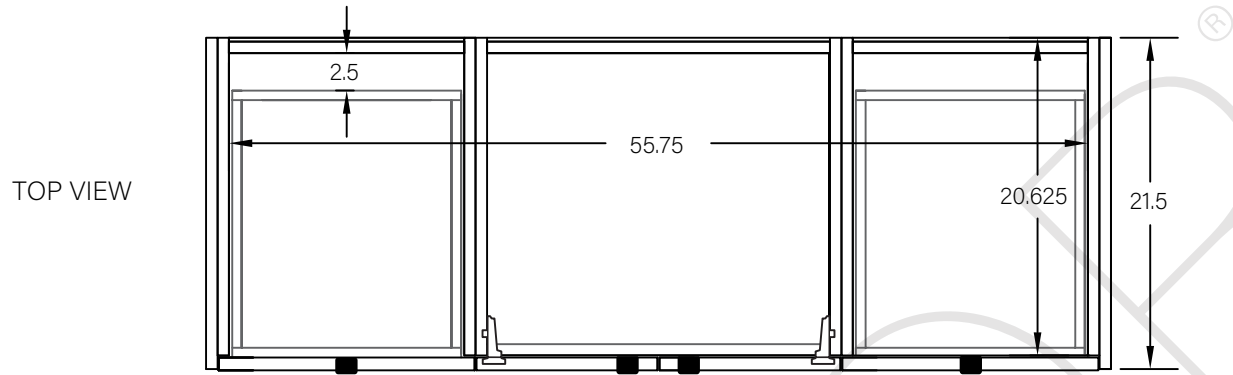

60" CAPE BRETON FREE STANDING VANITY SINGLE SINK

TEODOR

1-888-807-2323 | info@teodorvanities.com

60" TOE KICK

- Finish piece (1/4" thick)
- Plywood base (3/4" thick)

TOP VIEW

FRONT VIEW

SIDE VIEW

Leg levelers add 1/4" - 7/8" to plywood base height

TEODOR

1-888-807-2323 | info@teodorvanities.com