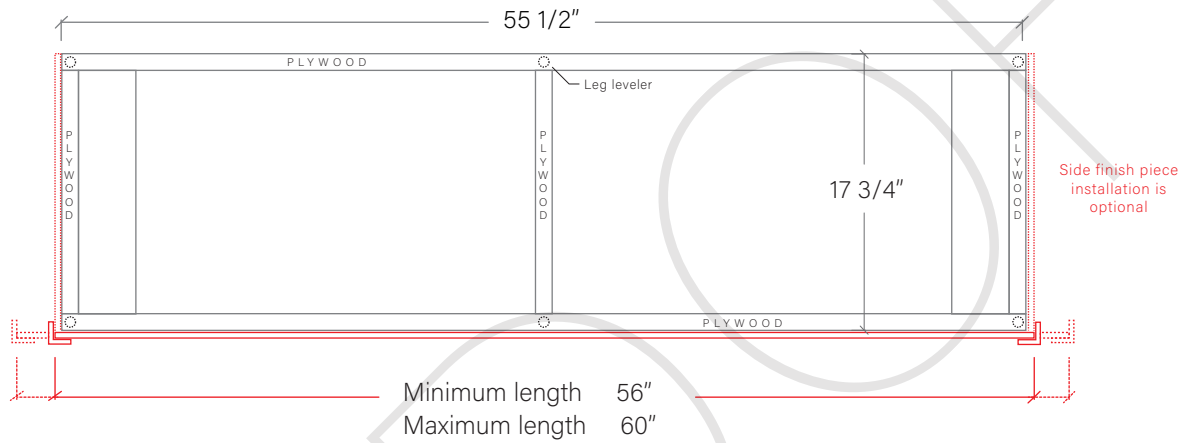

60" CAPE BRETON FREE STANDING VANITY SINGLE SINK

TEODOR

1-888-807-2323 | info@teodorvanities.com

60" TOE KICK

- Finish piece (1/4" thick)
- Plywood base (3/4" thick)

TOP VIEW

FRONT VIEW

SIDE VIEW

Leg levelers add 1/4" - 7/8" to plywood base height

TEODOR

1-888-807-2323 | info@teodorvanities.com