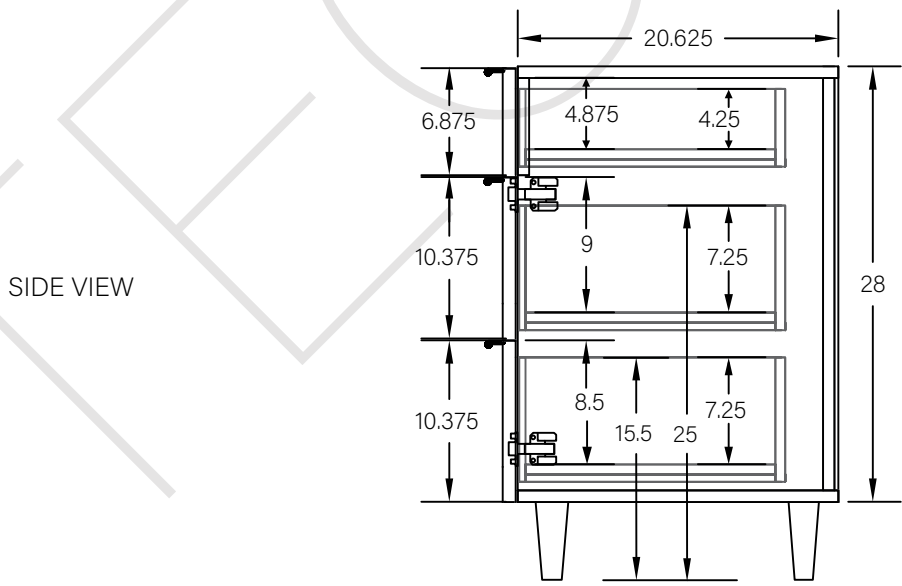

60" CAPE BRETON FREE STANDING VANITY SINGLE SINK

TEODOR

1-888-807-2323 | info@teodorvanities.com

60" TOE KICK

- Finish piece (1/4" thick)
- Plywood base (3/4" thick)

TOP VIEW

FRONT VIEW

SIDE VIEW

Leg levelers add 1/4" - 7/8" to plywood base height

TEODOR

1-888-807-2323 | info@teodorvanities.com