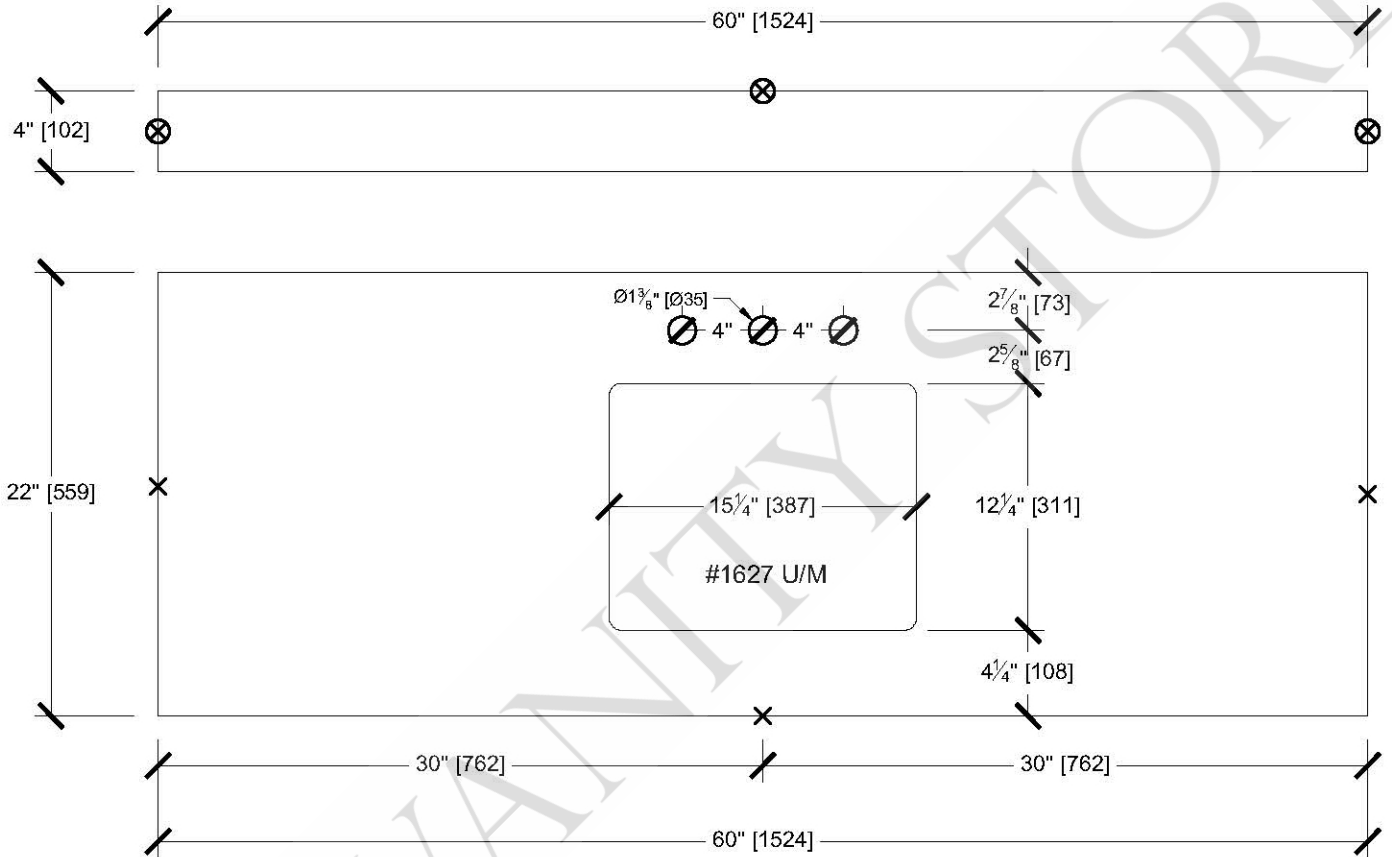

60" SINGLE SINK COUNTERTOP SPECS

EDGE PROFILE: