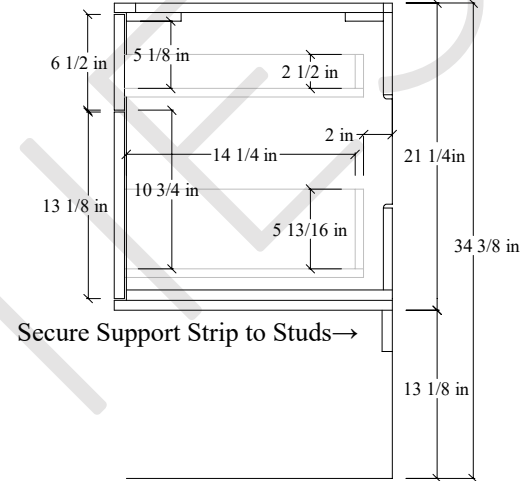

# 60S" Sidney SLIM Wall Mount Vanity

TOP VIEW

FRONT VIEW

Secure Support Strip to Stud →

Secure vanity to studs within 4" from side gables. →

INSIDE BACK VIEW

← Secure Support Strip to Stud