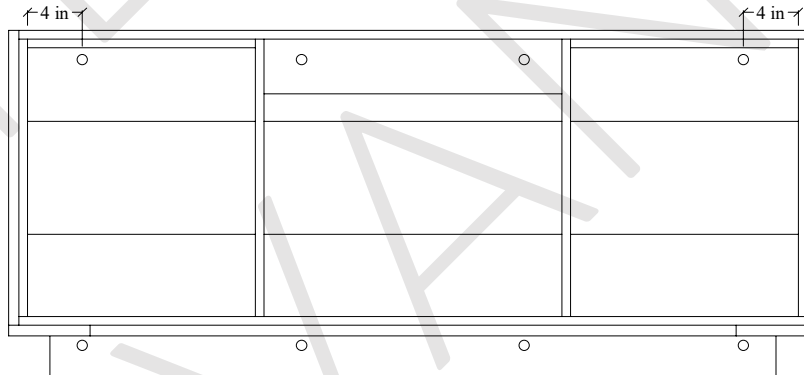

# 60S" Sidney SLIM Wall Mount Vanity

TOP VIEW

FRONT VIEW

Secure Support Strip to Stud →

Secure vanity to studs within 4" from side gables. →

INSIDE BACK VIEW

← Secure Support Strip to Stud