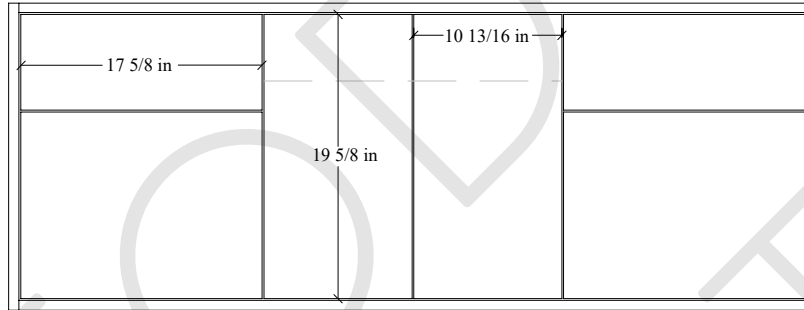

# 60S" Sidney SLIM Wall Mount Vanity

TOP VIEW

FRONT VIEW

Secure Support Strip to Stud →

Secure vanity to studs within 4" from side gables. →

INSIDE BACK VIEW

← Secure Support Strip to Stud