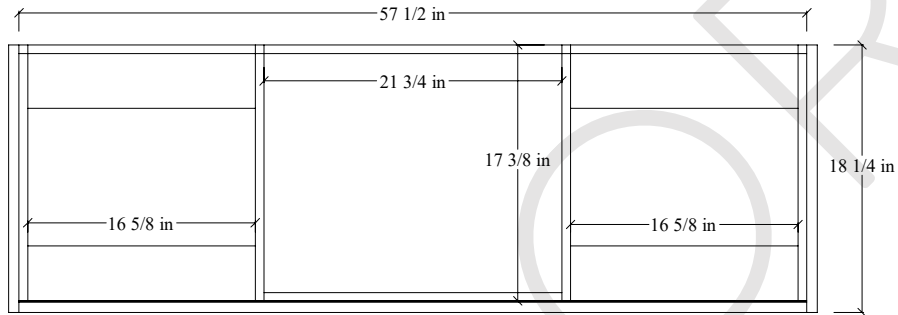

# 60S" Sidney SLIM Wall Mount Vanity

TOP VIEW

FRONT VIEW

Secure Support Strip to Stud →

Secure vanity to studs within 4" from side gables. →

INSIDE BACK VIEW

← Secure Support Strip to Stud