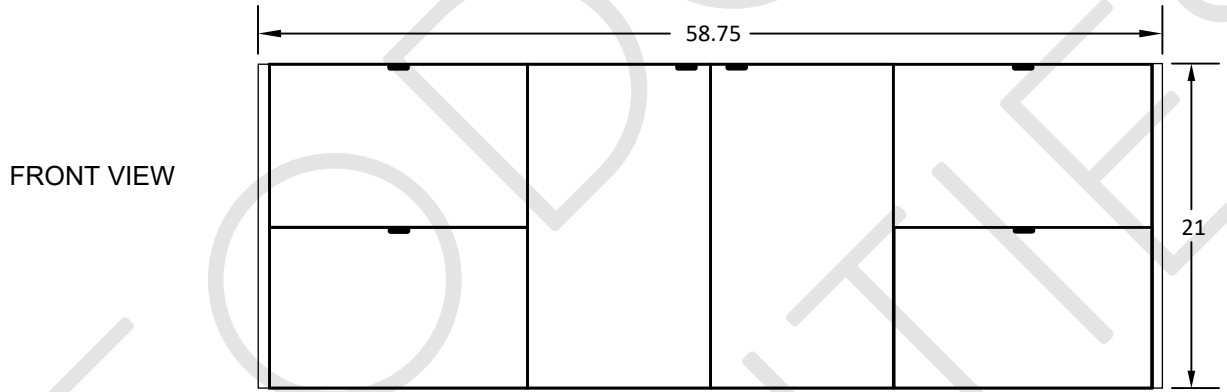

60" ASHBURY WALL MOUNTED VANITY SINGLE SINK

TEODOR VANITIES®

1-888-807-2323 | info@thevanitystore.com