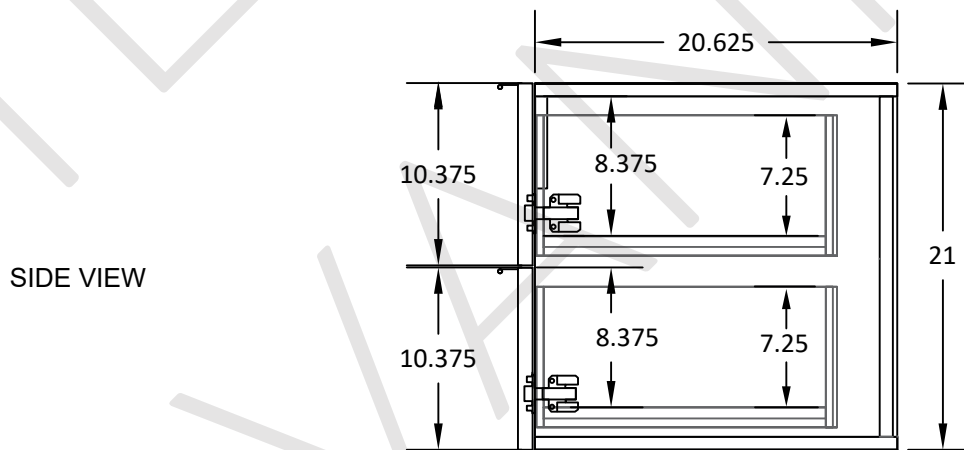

60" ASHBURY WALL MOUNTED VANITY SINGLE SINK

TEODOR VANITIES®

1-888-807-2323 | info@thevanitystore.com