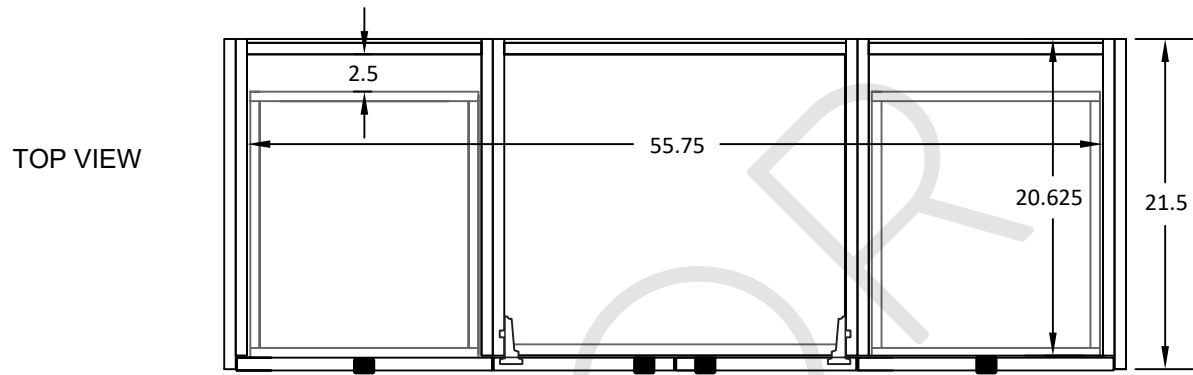

60" ASHBURY WALL MOUNTED VANITY SINGLE SINK

TEODOR VANITIES®

1-888-807-2323 | info@thevanitystore.com