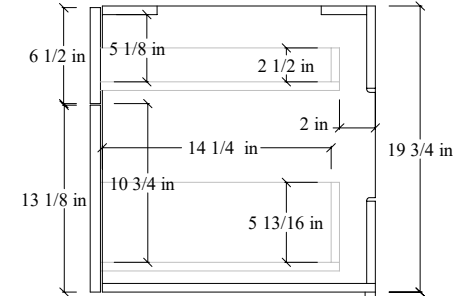

# 72D" Austin SLIM Wall Mount Vanity

TOP VIEW

FRONT VIEW

Support Strip Secured to studs →

Secure vanity to studs within 4" from side gables. →

INSIDE BACK VIEW

← Support Strip Secured to studs