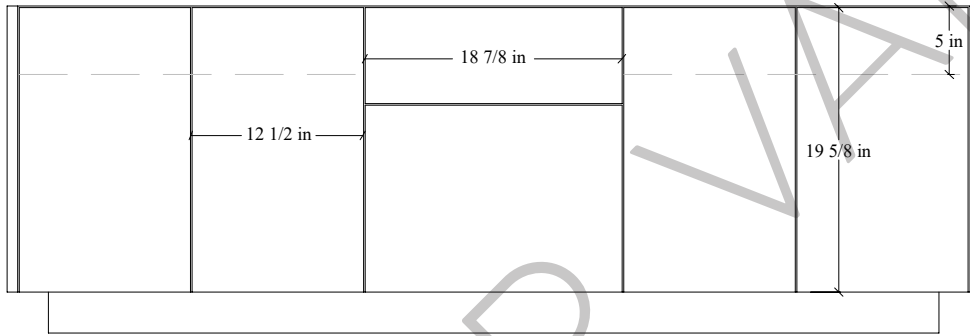

# 72D" Austin SLIM Wall Mount Vanity

TOP VIEW

FRONT VIEW

Support Strip Secured to studs →

Secure vanity to studs within 4" from side gables. →

INSIDE BACK VIEW

← Support Strip Secured to studs