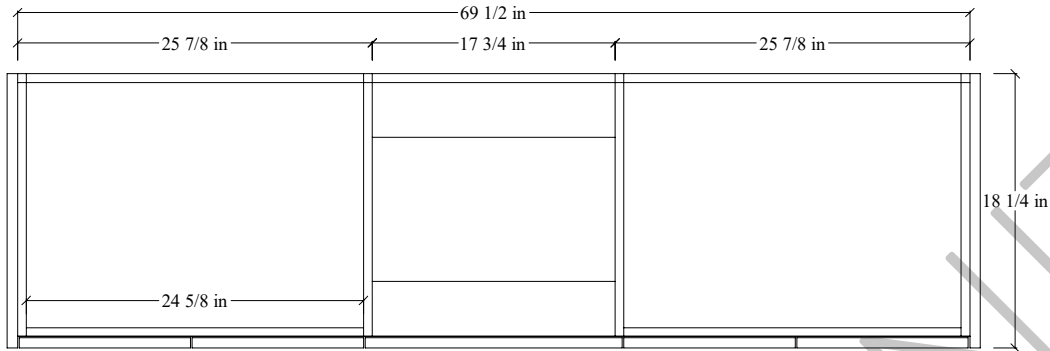

# 72D" Austin SLIM Wall Mount Vanity

TOP VIEW

FRONT VIEW

Support Strip Secured to studs →

Secure vanity to studs within 4" from side gables. →

INSIDE BACK VIEW

← Support Strip Secured to studs