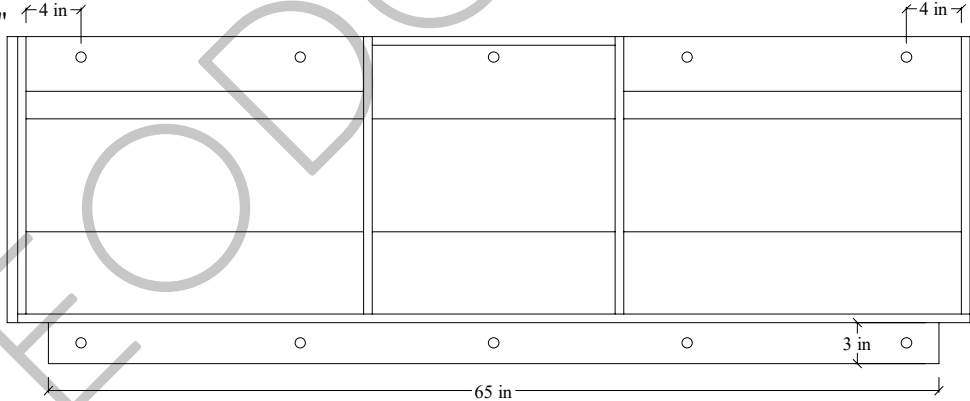

# 72D" Austin SLIM Wall Mount Vanity

TOP VIEW

FRONT VIEW

Support Strip Secured to studs →

Secure vanity to studs within 4" from side gables. →

INSIDE BACK VIEW

← Support Strip Secured to studs