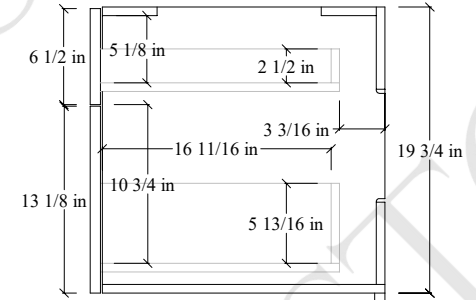

72D" Austin Wall Mount Vanity

TOP VIEW

FRONT VIEW

Support Strip Secured to studs →

Secure vanity to studs within 4" from side gables. →

INSIDE BACK VIEW

← Support Strip Secured to studs