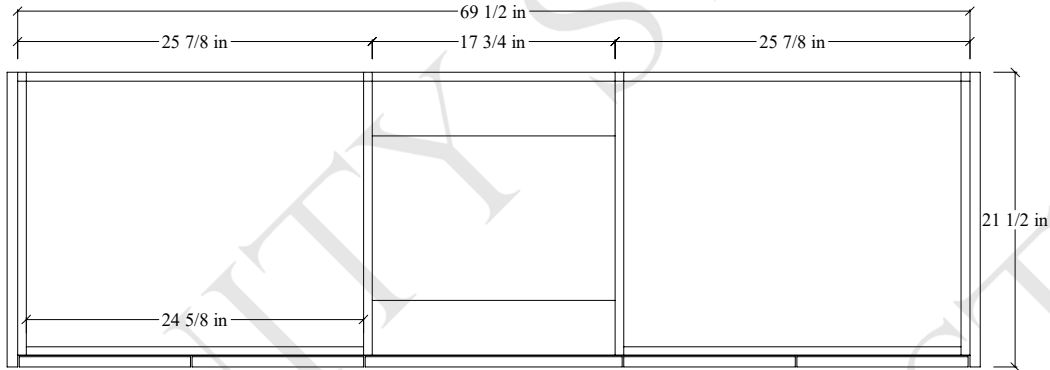

72D" Austin Wall Mount Vanity

TOP VIEW

FRONT VIEW

Support Strip Secured to studs →

Secure vanity to studs within 4" from side gables. →

INSIDE BACK VIEW

← Support Strip Secured to studs