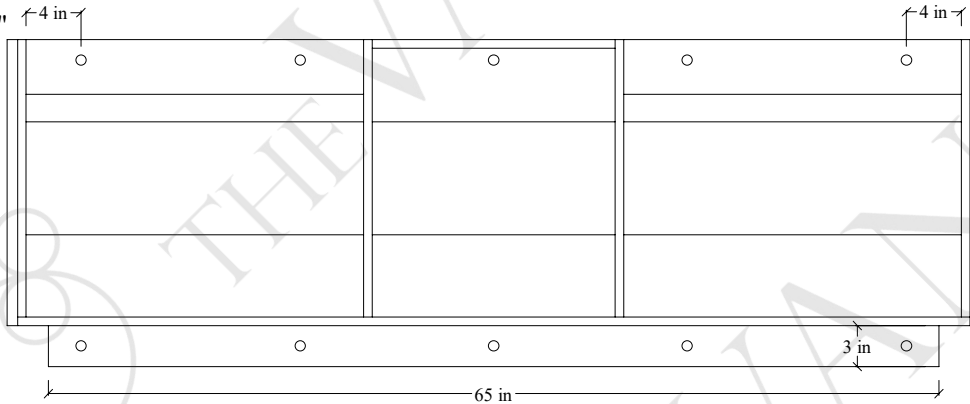

72D" Austin Wall Mount Vanity

TOP VIEW

FRONT VIEW

Support Strip Secured to studs →

Secure vanity to studs within 4" from side gables. →

INSIDE BACK VIEW

← Support Strip Secured to studs