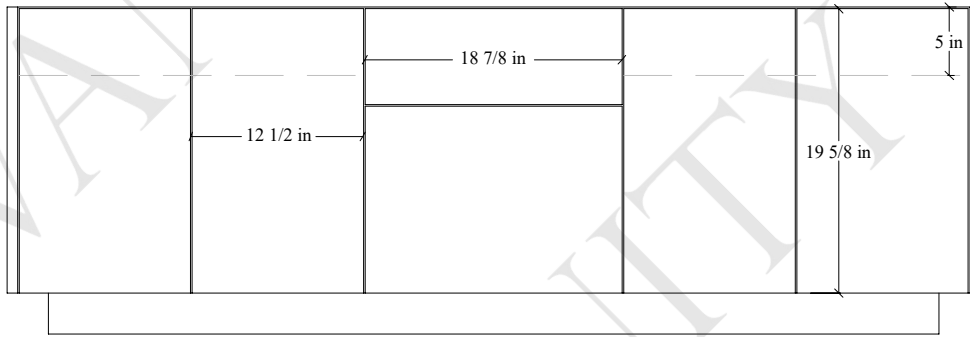

72D" Austin Wall Mount Vanity

TOP VIEW

FRONT VIEW

Support Strip Secured to studs →

Secure vanity to studs within 4" from side gables. →

INSIDE BACK VIEW

← Support Strip Secured to studs