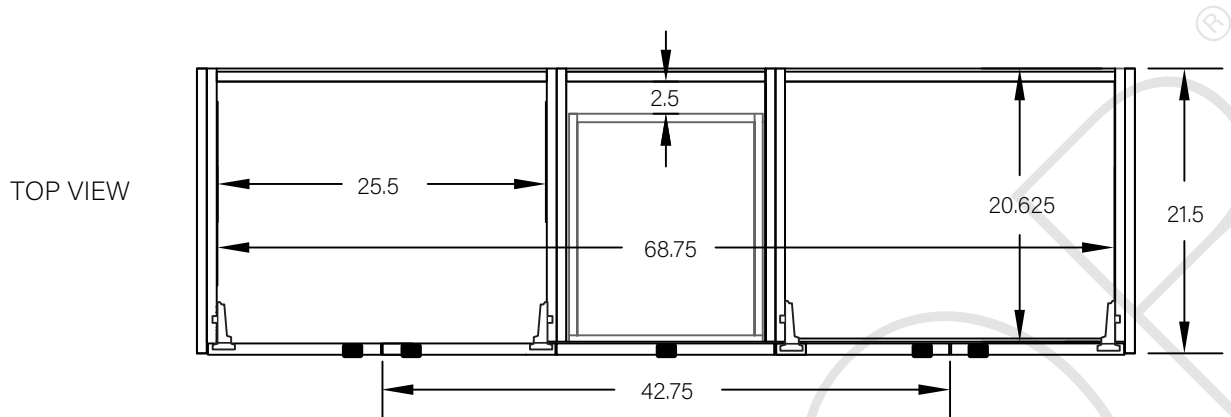

72" CAPE BRETON FREE STANDING VANITY DOUBLE SINK

TEODOR

1-888-807-2323 | info@teodorvanities.com

# 72" TOE KICK

-  Finish piece (1/4" thick)
-  Plywood base (3/4" thick)

TOP VIEW

FRONT VIEW

SIDE VIEW

Leg levelers add 1/4" - 7/8" to plywood base height