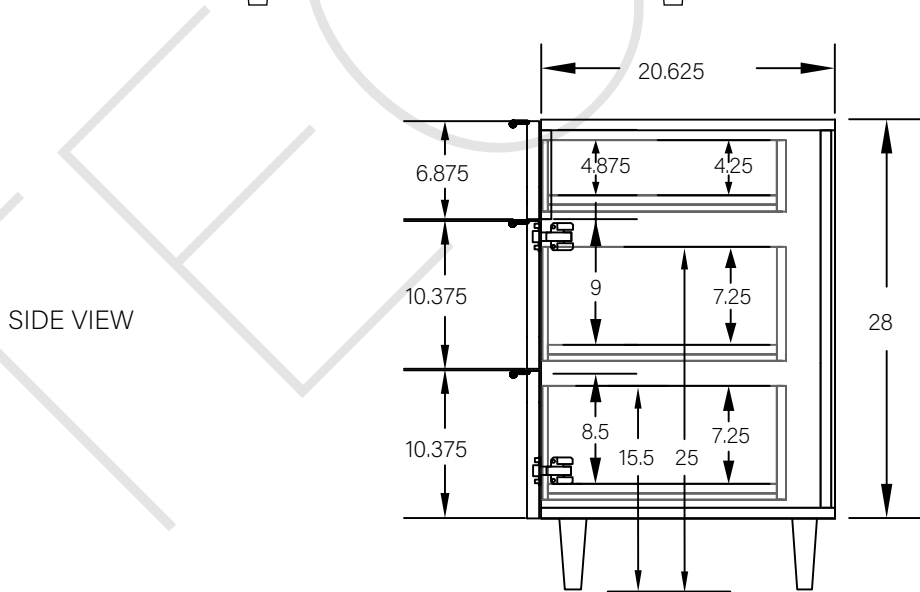

72" CAPE BRETON FREE STANDING VANITY DOUBLE SINK

TEODOR

1-888-807-2323 | info@teodorvanities.com

# 72" TOE KICK

-  Finish piece (1/4" thick)
-  Plywood base (3/4" thick)

TOP VIEW

FRONT VIEW

SIDE VIEW

Leg levelers add 1/4" - 7/8" to plywood base height