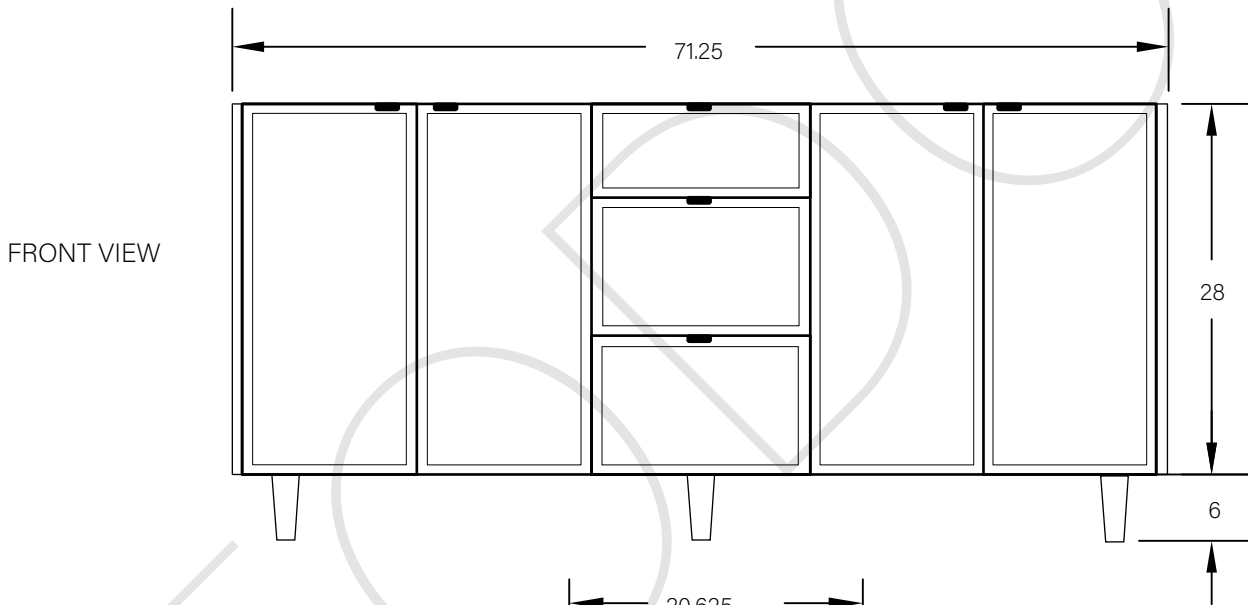

72" CAPE BRETON FREE STANDING VANITY DOUBLE SINK

TEODOR

1-888-807-2323 | info@teodorvanities.com

# 72" TOE KICK

-  Finish piece (1/4" thick)
-  Plywood base (3/4" thick)

TOP VIEW

FRONT VIEW

SIDE VIEW

Leg levelers add 1/4" - 7/8" to plywood base height