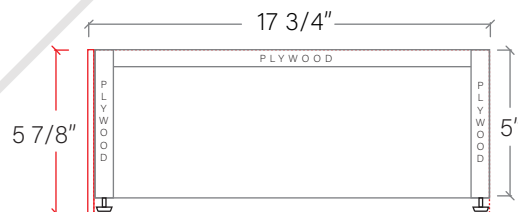

# 72" TOE KICK

-  Finish piece (1/4" thick)
-  Plywood base (3/4" thick)

TOP VIEW

FRONT VIEW

SIDE VIEW

Leg levelers add 1/4" - 7/8" to plywood base height