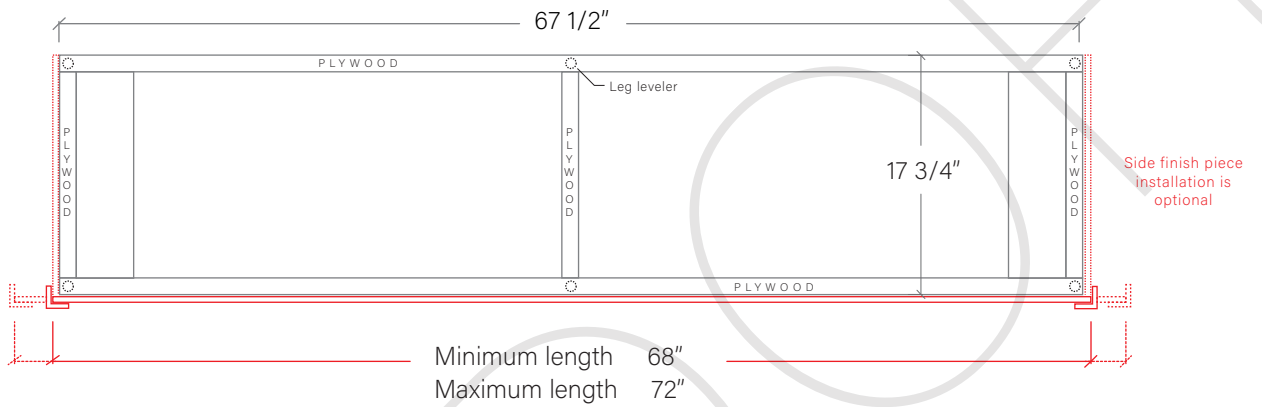

72" CAPE BRETON FREE STANDING VANITY DOUBLE SINK

TEODOR

1-888-807-2323 | info@teodorvanities.com

# 72" TOE KICK

-  Finish piece (1/4" thick)
-  Plywood base (3/4" thick)

TOP VIEW

FRONT VIEW

SIDE VIEW

Leg levelers add 1/4" - 7/8" to plywood base height