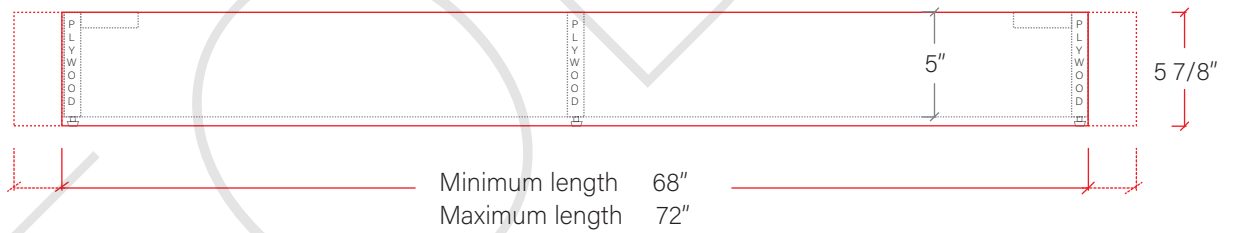

72" CAPE BRETON FREE STANDING VANITY DOUBLE SINK

TEODOR

1-888-807-2323 | info@teodorvanities.com

# 72" TOE KICK

-  Finish piece (1/4" thick)
-  Plywood base (3/4" thick)

TOP VIEW

FRONT VIEW

SIDE VIEW

Leg levelers add 1/4" - 7/8" to plywood base height