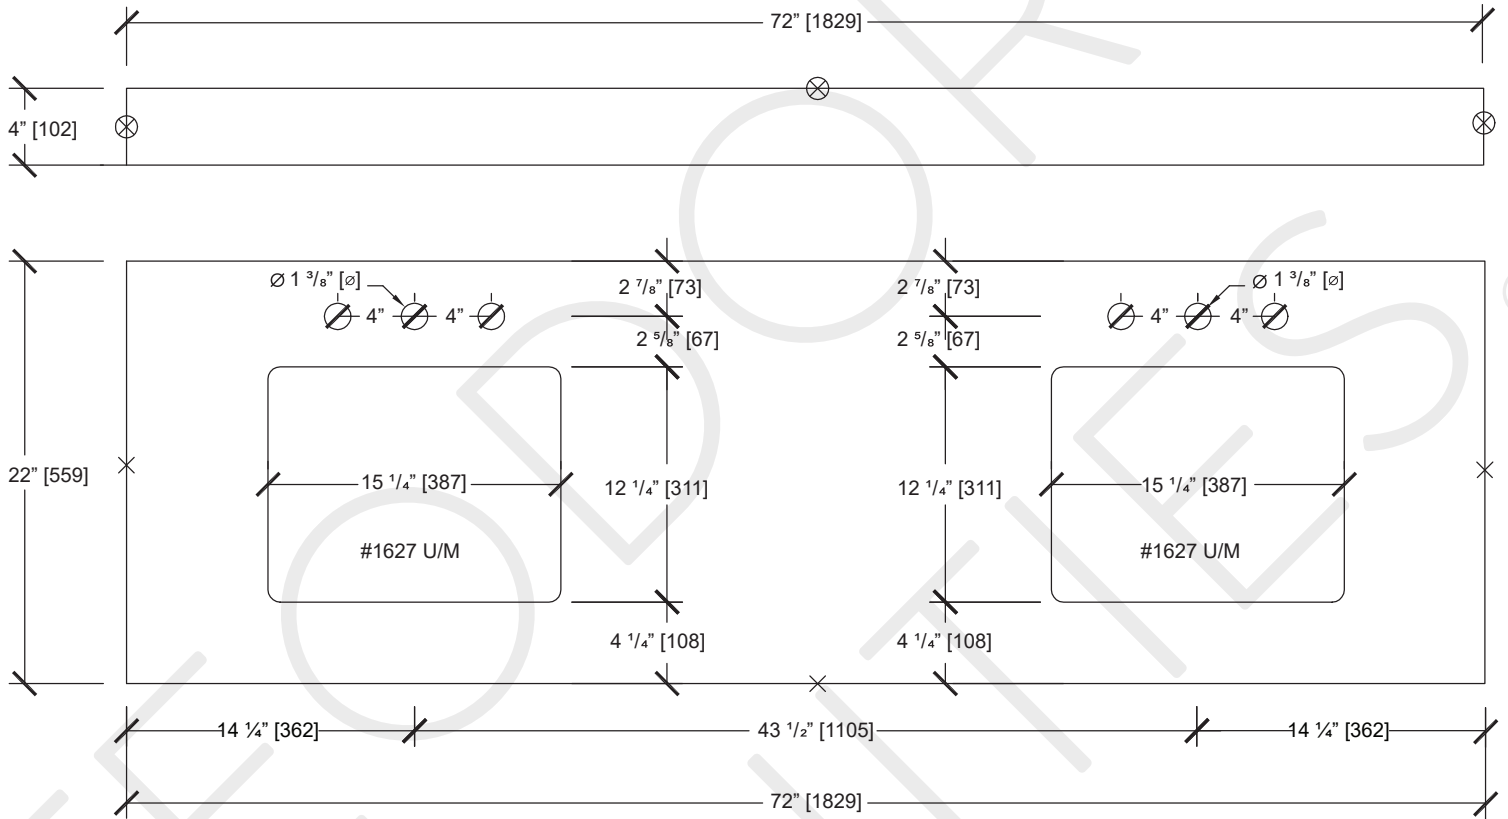

72" DOUBLE SINK QUARTZ COUNTERTOP SPECS

EDGE PROFILE: