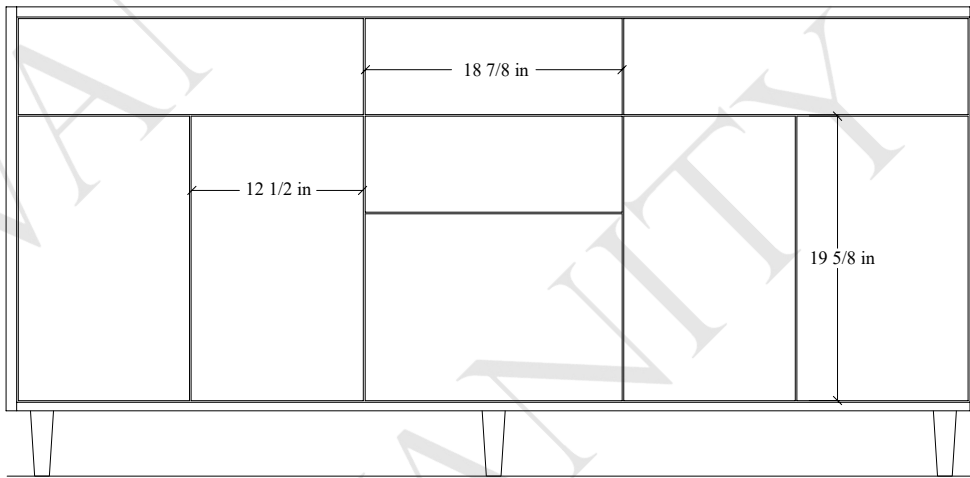

72D" Sidney Free Standing Vanity

TOP VIEW

FRONT VIEW

SIDE VIEW

Secure vanity to studs within 4" from side gables. →

INSIDE BACK VIEW