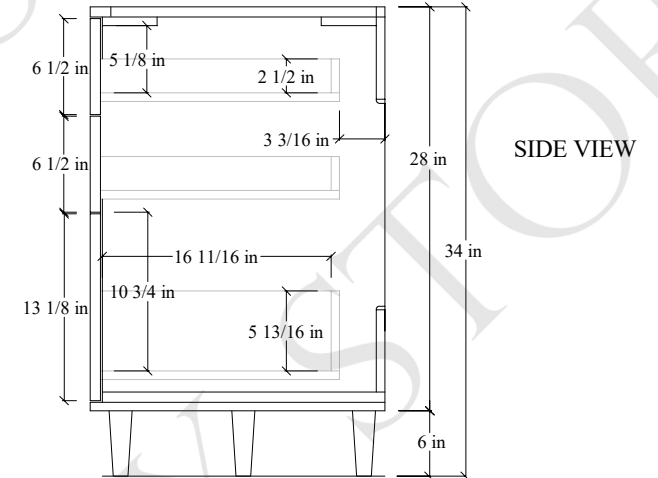

72D" Sidney Free Standing Vanity

TOP VIEW

FRONT VIEW

SIDE VIEW

Secure vanity to studs within 4" from side gables. →

INSIDE BACK VIEW