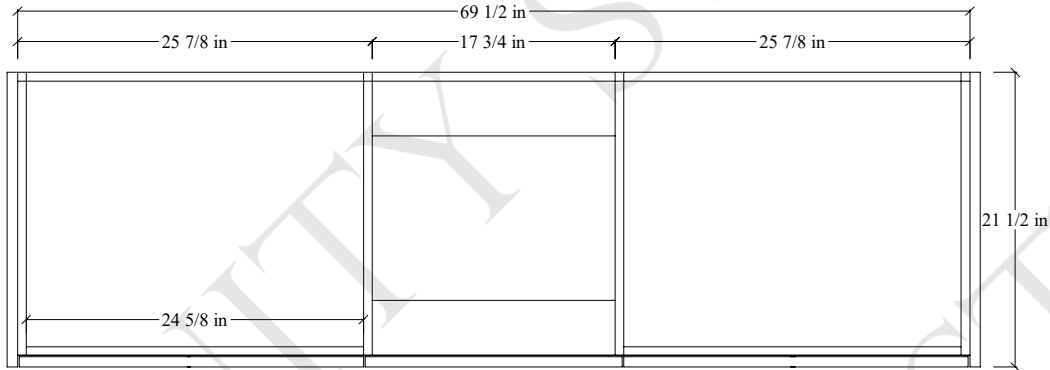

72D" Sidney Free Standing Vanity

TOP VIEW

FRONT VIEW

SIDE VIEW

Secure vanity to studs within 4" from side gables. →

INSIDE BACK VIEW