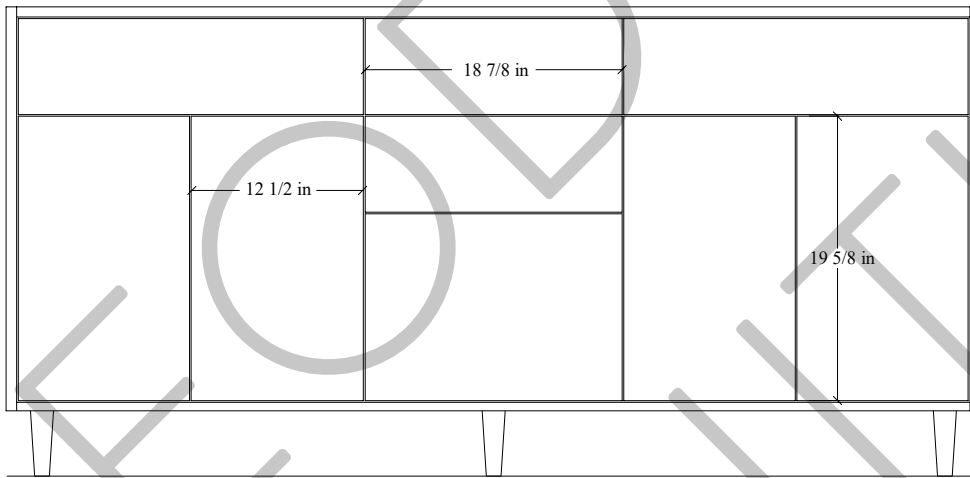

72D" Sidney SLIM Free Standing Vanity

TOP VIEW

FRONT VIEW

SIDE VIEW

Secure vanity to studs within 4" from side gables. →

INSIDE BACK VIEW