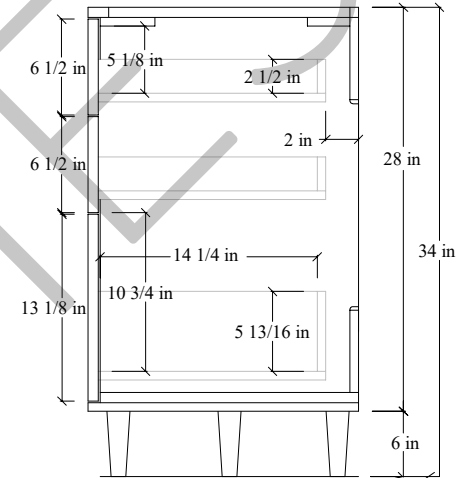

72D" Sidney SLIM Free Standing Vanity

TOP VIEW

FRONT VIEW

SIDE VIEW

Secure vanity to studs within 4" from side gables. →

INSIDE BACK VIEW