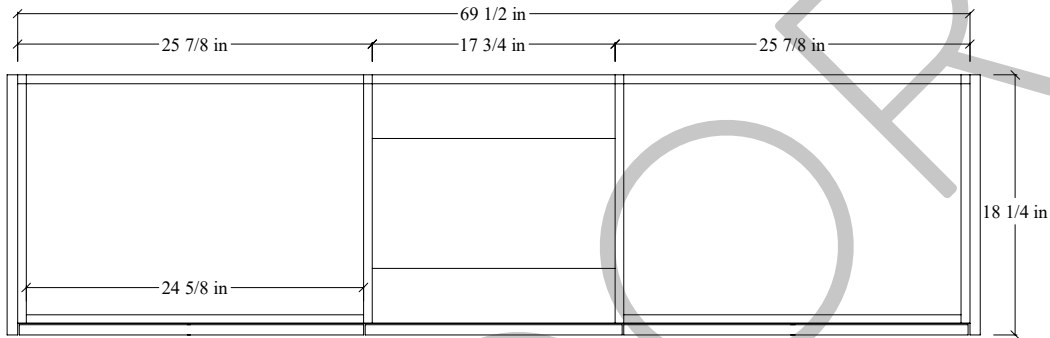

72D" Sidney SLIM Free Standing Vanity

TOP VIEW

FRONT VIEW

SIDE VIEW

Secure vanity to studs within 4" from side gables. →

INSIDE BACK VIEW