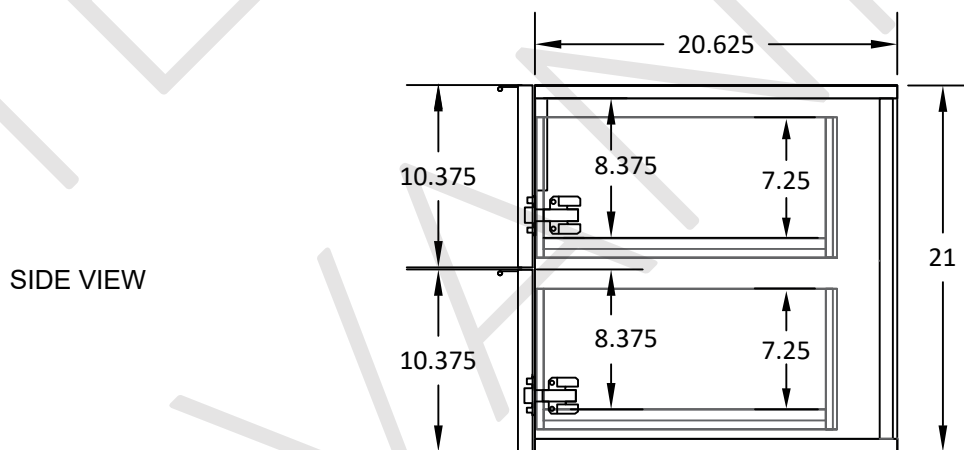

72" ASHBURY WALL MOUNTED VANITY SINGLE SINK

TEODOR VANITIES®

1-888-807-2323 | info@thevanitystore.com