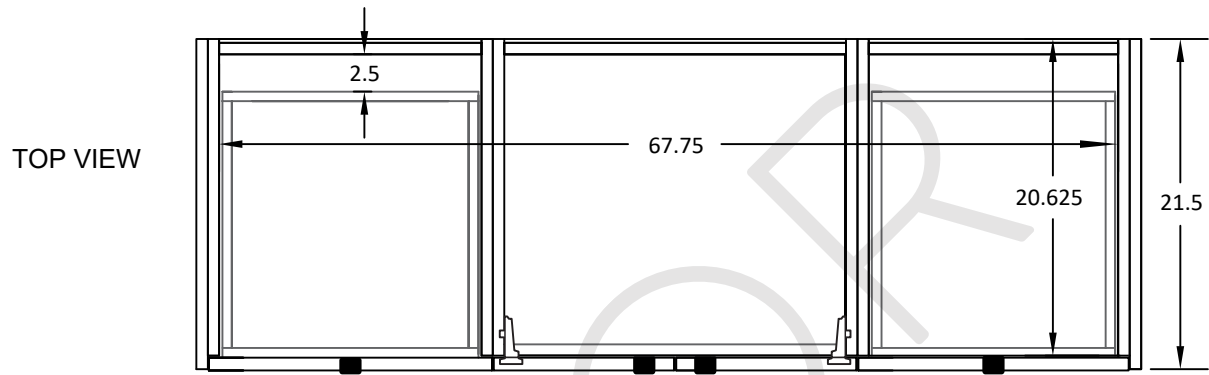

72" ASHBURY WALL MOUNTED VANITY SINGLE SINK

TEODOR VANITIES®

1-888-807-2323 | info@thevanitystore.com