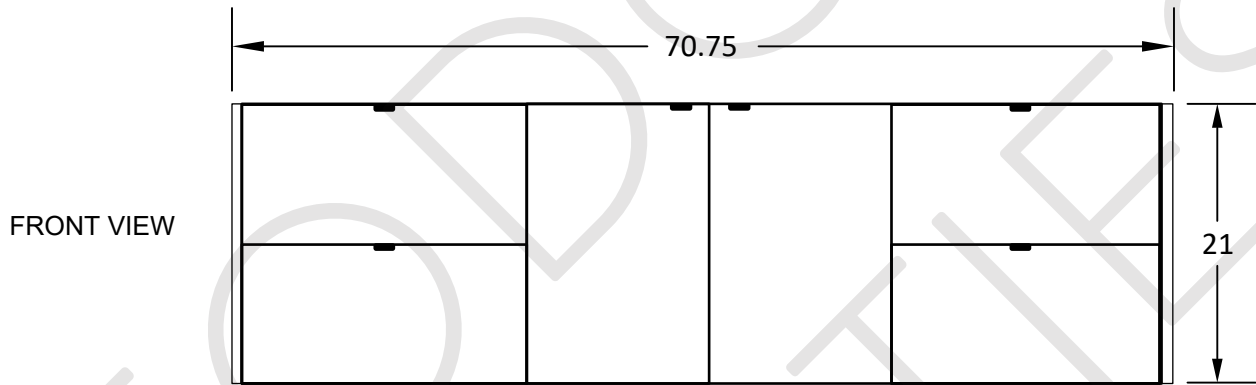

72" ASHBURY WALL MOUNTED VANITY SINGLE SINK

TEODOR VANITIES®

1-888-807-2323 | info@thevanitystore.com