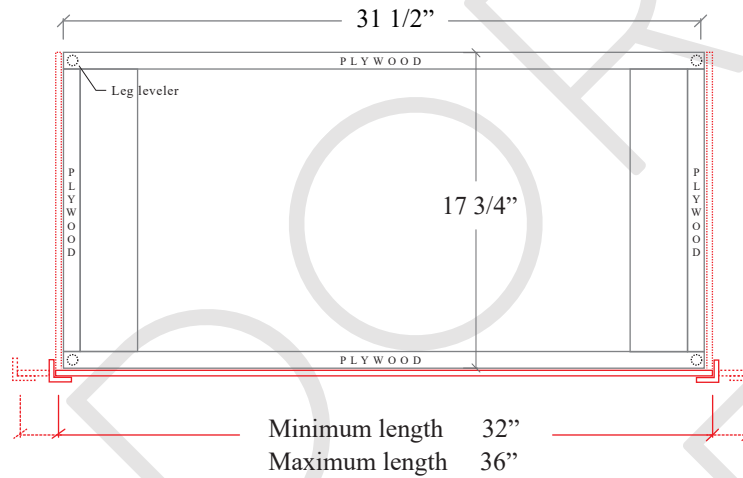

36" ASHBURY FREE STANDING VANITY RIGHT SINK

TOP VIEW

FRONT VIEW

SIDE VIEW

TEODOR VANITIES®

1-888-807-2323 | info@thevanitystore.com

36" TOE KICK

- Finish piece (1/4" thick)
- Plywood base (3/4" thick)

TOP VIEW

FRONT VIEW

SIDE VIEW

Leg levelers add 1/4" - 7/8" to plywood base height

TEODOR VANITIES®

1-888-807-2323 | info@thevanitystore.com