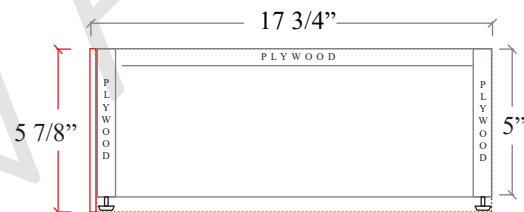

36" ASHBURY FREE STANDING VANITY RIGHT SINK

TOP VIEW

FRONT VIEW

SIDE VIEW

TEODOR VANITIES®

1-888-807-2323 | info@thevanitystore.com

36" TOE KICK

- Finish piece (1/4" thick)
- Plywood base (3/4" thick)

TOP VIEW

FRONT VIEW

SIDE VIEW

Leg levelers add 1/4" - 7/8" to plywood base height

TEODOR VANITIES®

1-888-807-2323 | info@thevanitystore.com