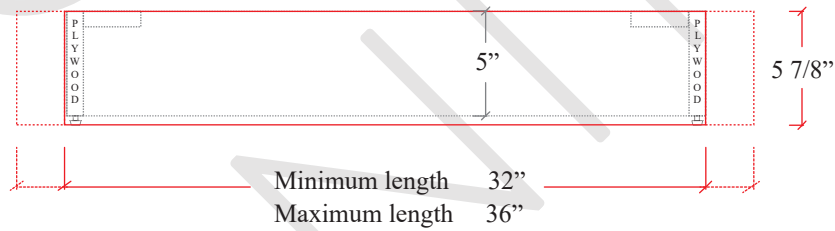

36" ASHBURY FREE STANDING VANITY RIGHT SINK

TOP VIEW

FRONT VIEW

SIDE VIEW

TEODOR VANITIES®

1-888-807-2323 | info@thevanitystore.com

36" TOE KICK

- Finish piece (1/4" thick)
- Plywood base (3/4" thick)

TOP VIEW

FRONT VIEW

SIDE VIEW

Leg levelers add 1/4" - 7/8" to plywood base height

TEODOR VANITIES®

1-888-807-2323 | info@thevanitystore.com