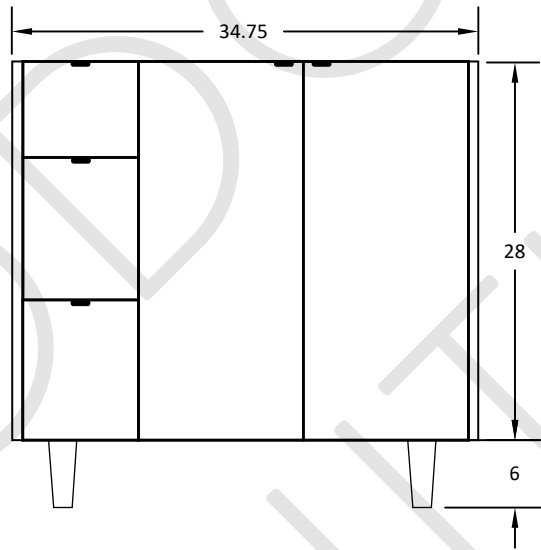

36" ASHBURY FREE STANDING VANITY RIGHT SINK

TOP VIEW

FRONT VIEW

SIDE VIEW

TEODOR VANITIES®

1-888-807-2323 | info@thevanitystore.com

36" TOE KICK

- Finish piece (1/4" thick)
- Plywood base (3/4" thick)

TOP VIEW

FRONT VIEW

SIDE VIEW

Leg levelers add 1/4" - 7/8" to plywood base height

TEODOR VANITIES®

1-888-807-2323 | info@thevanitystore.com