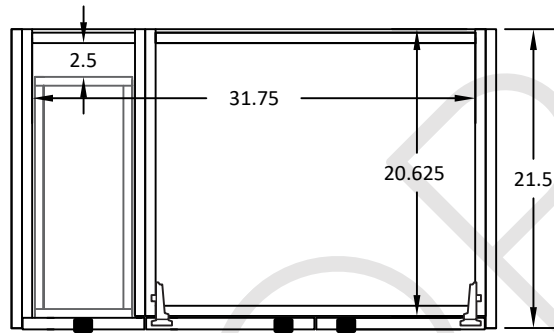

36" ASHBURY FREE STANDING VANITY RIGHT SINK

TOP VIEW

FRONT VIEW

SIDE VIEW

TEODOR VANITIES®

1-888-807-2323 | info@thevanitystore.com

36" TOE KICK

- Finish piece (1/4" thick)
- Plywood base (3/4" thick)

TOP VIEW

FRONT VIEW

SIDE VIEW

Leg levelers add 1/4" - 7/8" to plywood base height

TEODOR VANITIES®

1-888-807-2323 | info@thevanitystore.com