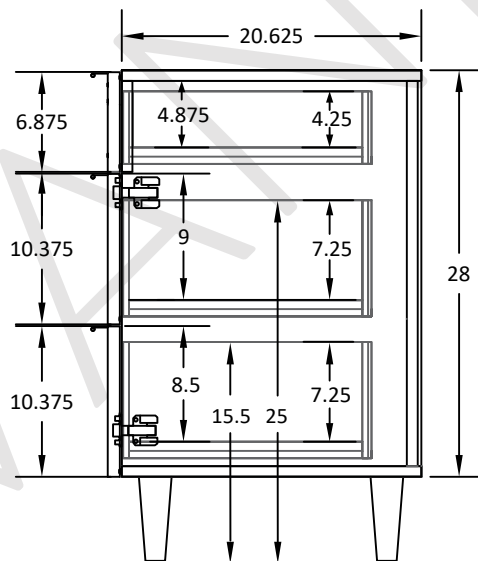

36" ASHBURY FREE STANDING VANITY RIGHT SINK

TOP VIEW

FRONT VIEW

SIDE VIEW

TEODOR VANITIES®

1-888-807-2323 | info@thevanitystore.com

36" TOE KICK

- Finish piece (1/4" thick)
- Plywood base (3/4" thick)

TOP VIEW

FRONT VIEW

SIDE VIEW

Leg levelers add 1/4" - 7/8" to plywood base height

TEODOR VANITIES®

1-888-807-2323 | info@thevanitystore.com