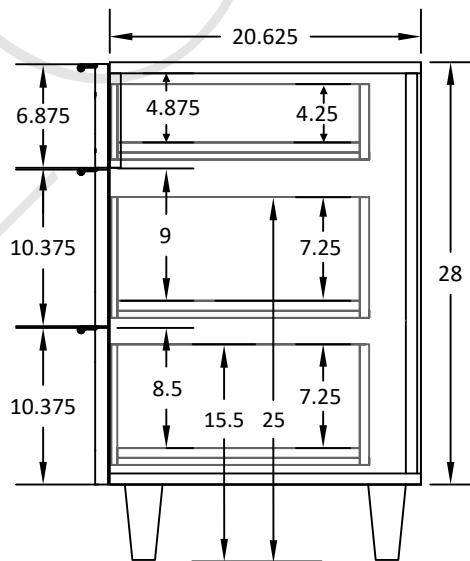

60" ASHBURY FREE STANDING VANITY DOUBLE SINK W/ DRAWERS

TOP VIEW

FRONT VIEW

SIDE VIEW

TEODOR VANITIES®

1-888-807-2323 | info@teodorvanities.com

60" TOE KICK

- Finish piece (1/4" thick)
- Plywood base (3/4" thick)

TOP VIEW

FRONT VIEW

SIDE VIEW

Leg levelers add 1/4" - 7/8" to plywood base height

TEODOR VANITIES®

1-888-807-2323 | info@teodorvanities.com