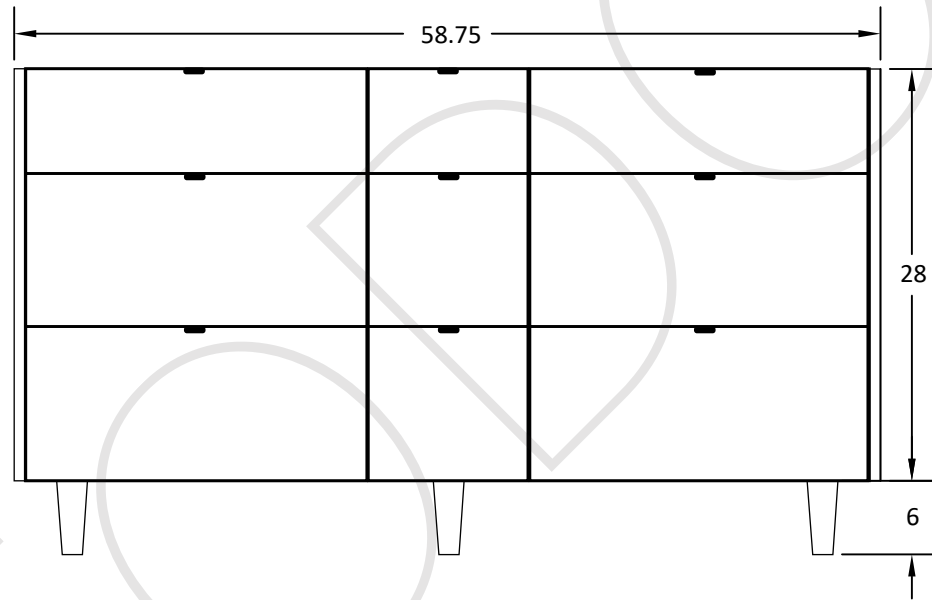

60" ASHBURY FREE STANDING VANITY DOUBLE SINK W/ DRAWERS

TOP VIEW

FRONT VIEW

SIDE VIEW

TEODOR VANITIES®

1-888-807-2323 | info@teodorvanities.com

60" TOE KICK

- Finish piece (1/4" thick)
- Plywood base (3/4" thick)

TOP VIEW

FRONT VIEW

SIDE VIEW

Leg levelers add 1/4" - 7/8" to plywood base height

TEODOR VANITIES®

1-888-807-2323 | info@teodorvanities.com