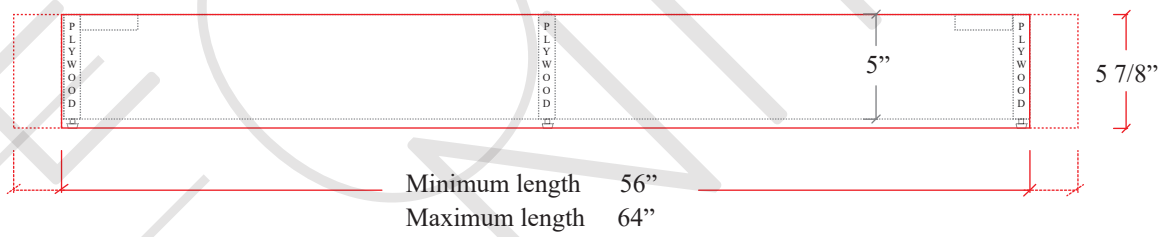

60" ASHBURY FREE STANDING VANITY DOUBLE SINK W/ DRAWERS

TOP VIEW

FRONT VIEW

SIDE VIEW

TEODOR VANITIES®

1-888-807-2323 | info@teodorvanities.com

60" TOE KICK

- Finish piece (1/4" thick)
- Plywood base (3/4" thick)

TOP VIEW

FRONT VIEW

SIDE VIEW

Leg levelers add 1/4" - 7/8" to plywood base height

TEODOR VANITIES®

1-888-807-2323 | info@teodorvanities.com