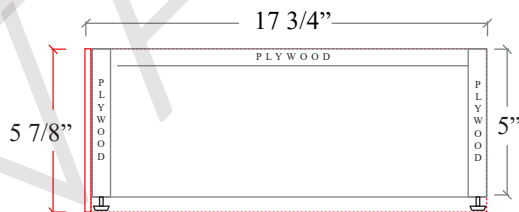

60" ASHBURY FREE STANDING VANITY DOUBLE SINK W/ DRAWERS

TOP VIEW

FRONT VIEW

SIDE VIEW

TEODOR VANITIES®

1-888-807-2323 | info@teodorvanities.com

60" TOE KICK

- Finish piece (1/4" thick)
- Plywood base (3/4" thick)

TOP VIEW

FRONT VIEW

SIDE VIEW

Leg levelers add 1/4" - 7/8" to plywood base height

TEODOR VANITIES®

1-888-807-2323 | info@teodorvanities.com