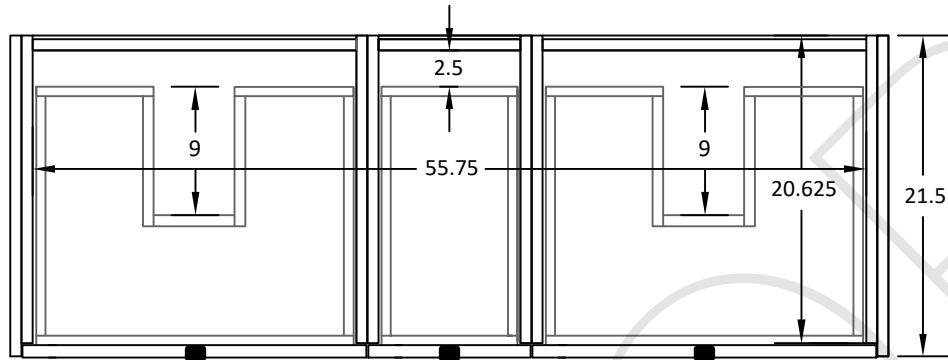

60" ASHBURY FREE STANDING VANITY DOUBLE SINK W/ DRAWERS

TOP VIEW

FRONT VIEW

SIDE VIEW

TEODOR VANITIES®

1-888-807-2323 | info@teodorvanities.com

60" TOE KICK

- Finish piece (1/4" thick)
- Plywood base (3/4" thick)

TOP VIEW

FRONT VIEW

SIDE VIEW

Leg levelers add 1/4" - 7/8" to plywood base height

TEODOR VANITIES®

1-888-807-2323 | info@teodorvanities.com