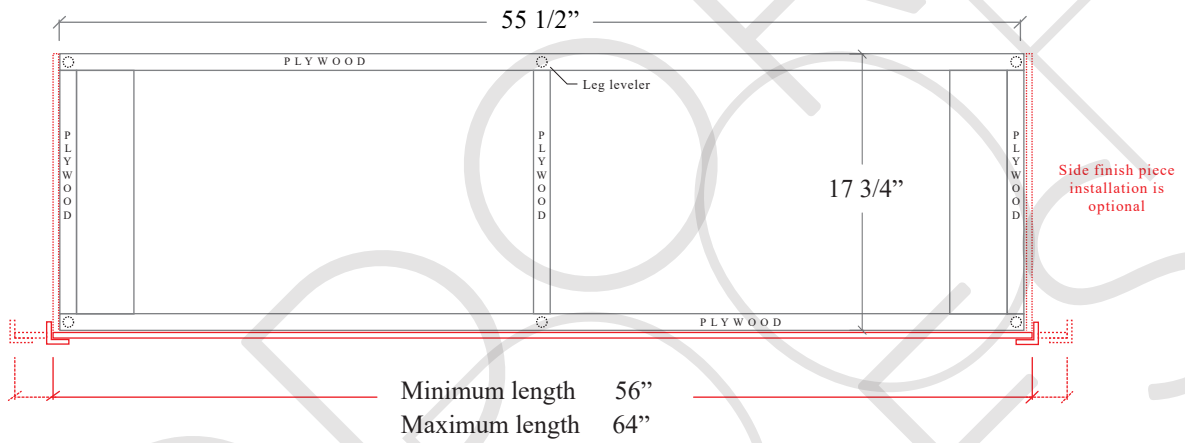

60" ASHBURY FREE STANDING VANITY DOUBLE SINK W/ DRAWERS

TOP VIEW

FRONT VIEW

SIDE VIEW

TEODOR VANITIES®

1-888-807-2323 | info@teodorvanities.com

60" TOE KICK

- Finish piece (1/4" thick)
- Plywood base (3/4" thick)

TOP VIEW

FRONT VIEW

SIDE VIEW

Leg levelers add 1/4" - 7/8" to plywood base height

TEODOR VANITIES®

1-888-807-2323 | info@teodorvanities.com