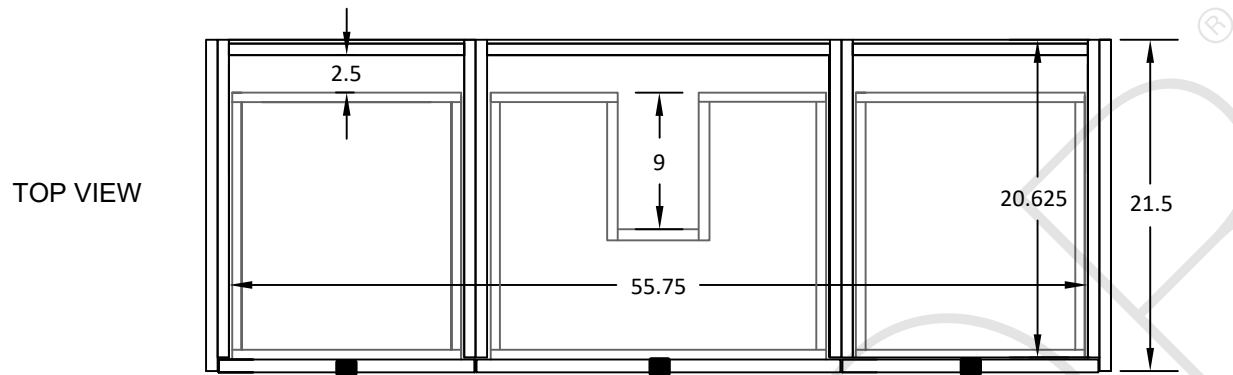

60" ASHBURY FREE STANDING VANITY SINGLE SINK W/ DRAWERS

TEODOR VANITIES®

1-888-807-2323 | info@teodorvanities.com

60" TOE KICK

-  Finish piece (1/4" thick)
-  Plywood base (3/4" thick)

TOP VIEW

FRONT VIEW

SIDE VIEW

Leg levelers add 1/4" - 7/8" to plywood base height

TEODOR VANITIES®

1-888-807-2323 | info@teodorvanities.com