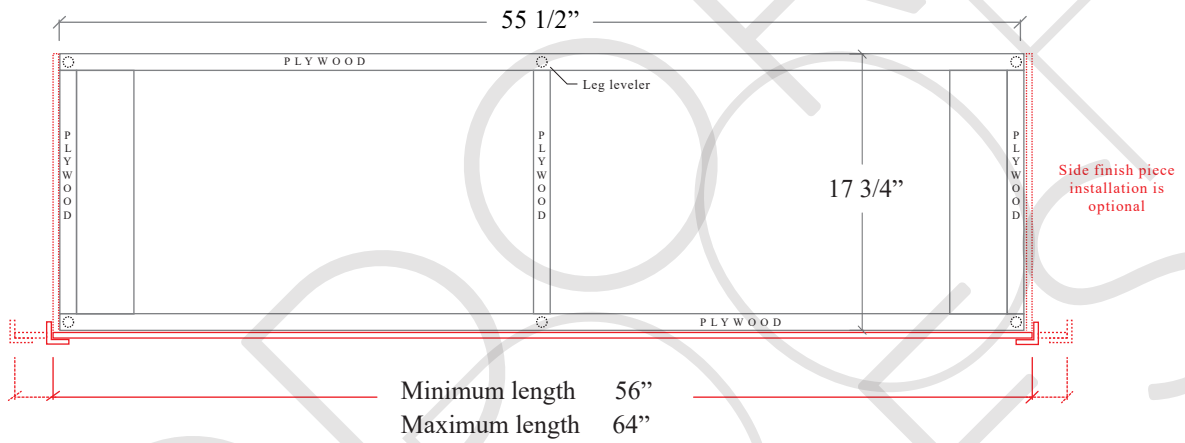

60" ASHBURY FREE STANDING VANITY SINGLE SINK W/ DRAWERS

TEODOR VANITIES®

1-888-807-2323 | info@teodorvanities.com

60" TOE KICK

-  Finish piece (1/4" thick)
-  Plywood base (3/4" thick)

TOP VIEW

FRONT VIEW

SIDE VIEW

Leg levelers add 1/4" - 7/8" to plywood base height

TEODOR VANITIES®

1-888-807-2323 | info@teodorvanities.com