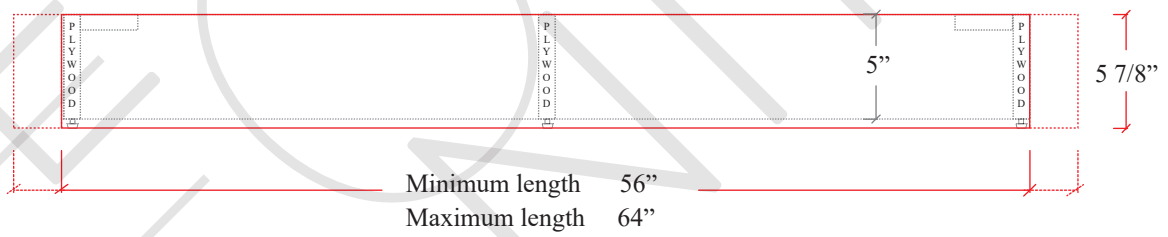

60" ASHBURY FREE STANDING VANITY SINGLE SINK W/ DRAWERS

TEODOR VANITIES®

1-888-807-2323 | info@teodorvanities.com

60" TOE KICK

-  Finish piece (1/4" thick)
-  Plywood base (3/4" thick)

TOP VIEW

FRONT VIEW

SIDE VIEW

Leg levelers add 1/4" - 7/8" to plywood base height

TEODOR VANITIES®

1-888-807-2323 | info@teodorvanities.com