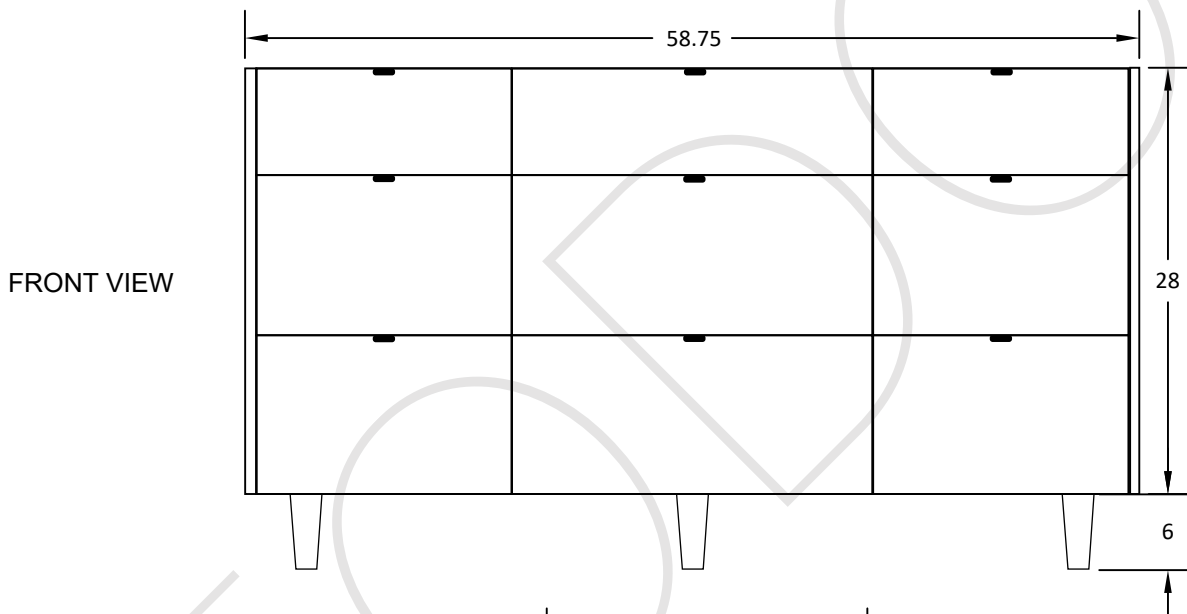

60" ASHBURY FREE STANDING VANITY SINGLE SINK W/ DRAWERS

TEODOR VANITIES®

1-888-807-2323 | info@teodorvanities.com

60" TOE KICK

-  Finish piece (1/4" thick)
-  Plywood base (3/4" thick)

TOP VIEW

FRONT VIEW

SIDE VIEW

Leg levelers add 1/4" - 7/8" to plywood base height

TEODOR VANITIES®

1-888-807-2323 | info@teodorvanities.com