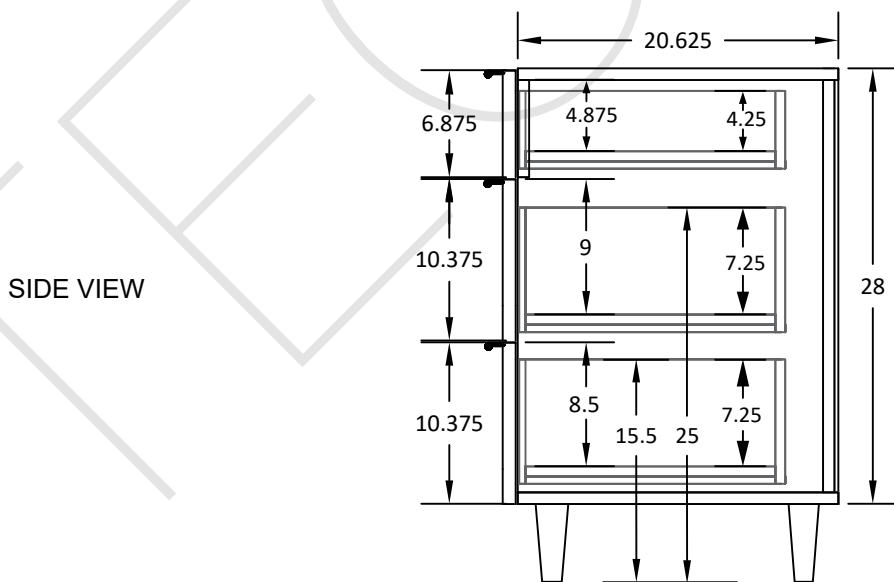

60" ASHBURY FREE STANDING VANITY SINGLE SINK W/ DRAWERS

TEODOR VANITIES®

1-888-807-2323 | info@teodorvanities.com

60" TOE KICK

-  Finish piece (1/4" thick)
-  Plywood base (3/4" thick)

TOP VIEW

FRONT VIEW

SIDE VIEW

Leg levelers add 1/4" - 7/8" to plywood base height

TEODOR VANITIES®

1-888-807-2323 | info@teodorvanities.com