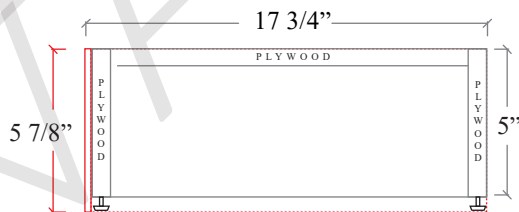

60" ASHBURY FREE STANDING VANITY SINGLE SINK W/ DRAWERS

TEODOR VANITIES®

1-888-807-2323 | info@teodorvanities.com

60" TOE KICK

-  Finish piece (1/4" thick)
-  Plywood base (3/4" thick)

TOP VIEW

FRONT VIEW

SIDE VIEW

Leg levelers add 1/4" - 7/8" to plywood base height

TEODOR VANITIES®

1-888-807-2323 | info@teodorvanities.com