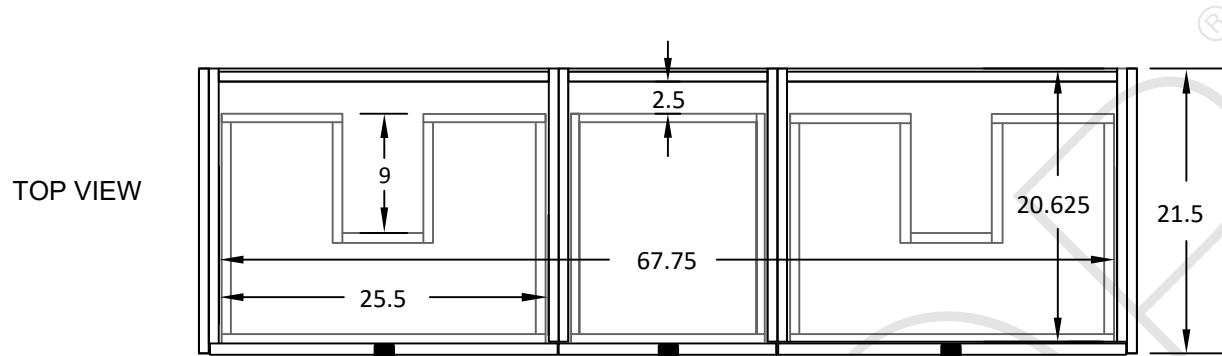

72" ASHBURY FREE STANDING VANITY DOUBLE SINK W/ DRAWERS

TEODOR VANITIES®

1-888-807-2323 | info@teodorvanities.com

72" TOE KICK

- Finish piece (1/4" thick)
- Plywood base (3/4" thick)

Leg levelers add 1/4" - 7/8" to plywood base height