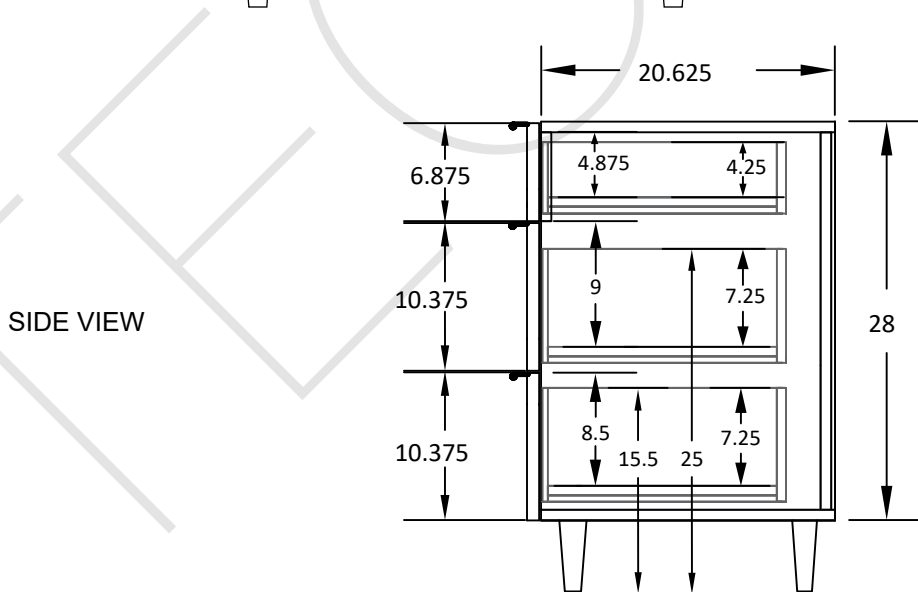

72" ASHBURY FREE STANDING VANITY DOUBLE SINK W/ DRAWERS

TEODOR VANITIES®

1-888-807-2323 | info@teodorvanities.com

72" TOE KICK

- Finish piece (1/4" thick)
- Plywood base (3/4" thick)

Leg levelers add 1/4" - 7/8" to plywood base height