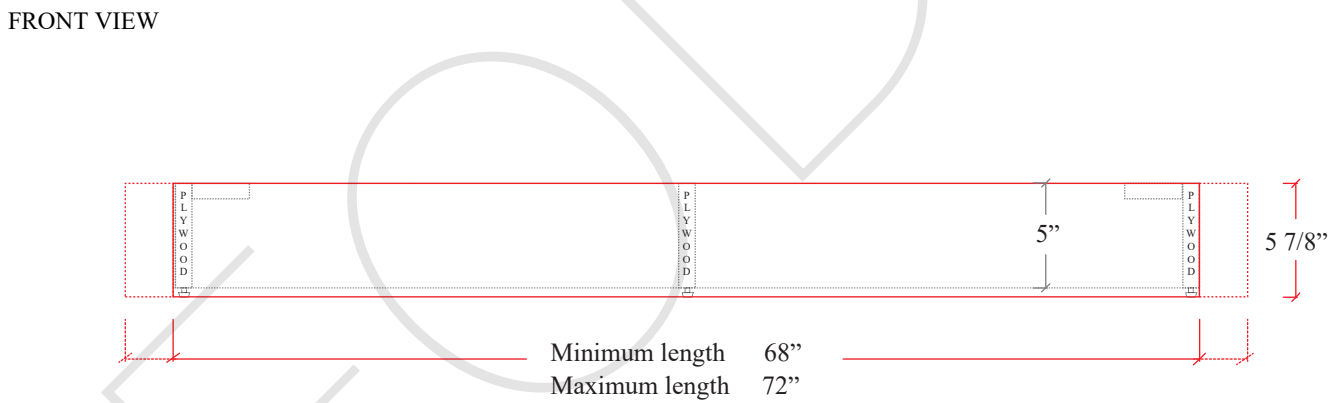

72" ASHBURY FREE STANDING VANITY DOUBLE SINK W/ DRAWERS

TEODOR VANITIES®

1-888-807-2323 | info@teodorvanities.com

72" TOE KICK

- Finish piece (1/4" thick)
- Plywood base (3/4" thick)

Leg levelers add 1/4" - 7/8" to plywood base height