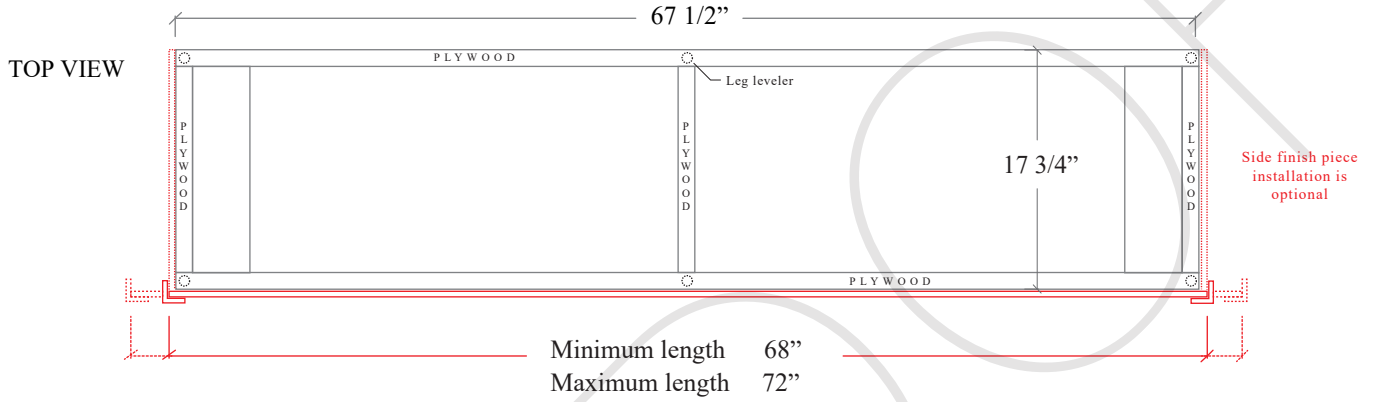

72" ASHBURY FREE STANDING VANITY DOUBLE SINK W/ DRAWERS

TEODOR VANITIES®

1-888-807-2323 | info@teodorvanities.com

72" TOE KICK

- Finish piece (1/4" thick)
- Plywood base (3/4" thick)

Leg levelers add 1/4" - 7/8" to plywood base height