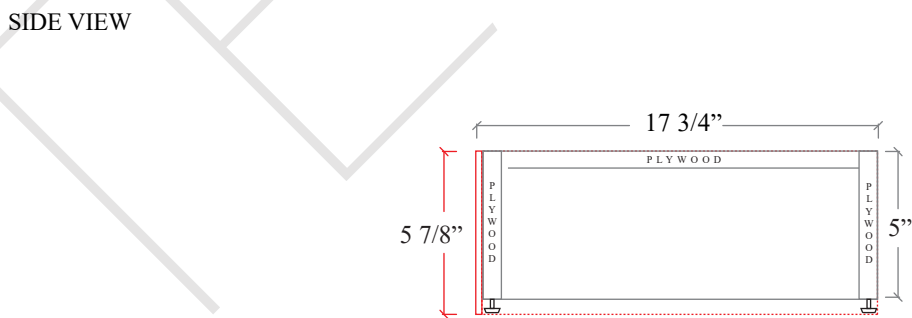

72" ASHBURY FREE STANDING VANITY DOUBLE SINK W/ DRAWERS

TEODOR VANITIES®

1-888-807-2323 | info@teodorvanities.com

72" TOE KICK

- Finish piece (1/4" thick)
- Plywood base (3/4" thick)

Leg levelers add 1/4" - 7/8" to plywood base height