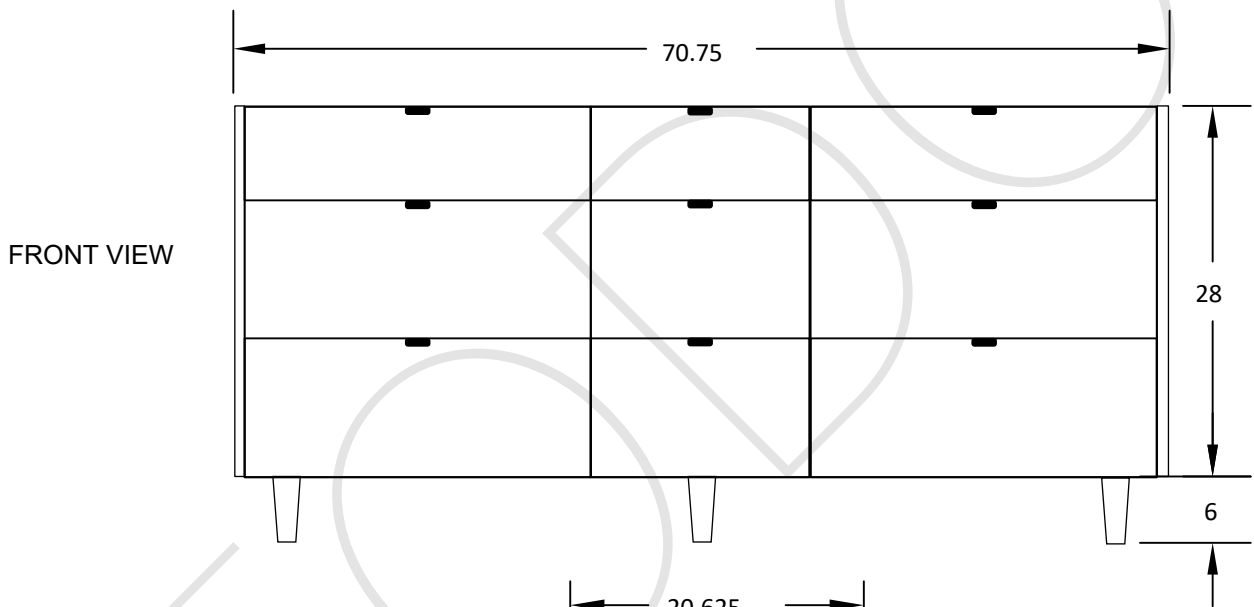

72" ASHBURY FREE STANDING VANITY DOUBLE SINK W/ DRAWERS

TEODOR VANITIES®

1-888-807-2323 | info@teodorvanities.com

72" TOE KICK

- Finish piece (1/4" thick)
- Plywood base (3/4" thick)

Leg levelers add 1/4" - 7/8" to plywood base height